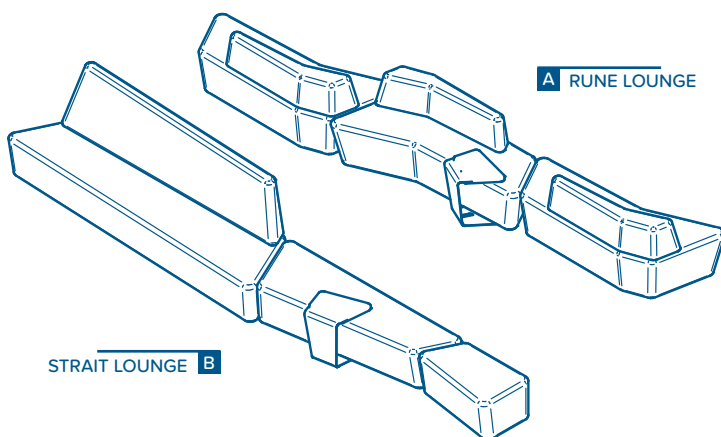

SLIDER TABLE

HOW TO SPECIFY
LX-SLT

Unit Type

SLT = Slider Table 520H

SLT720 = Slider Table 720H

The Slider is a decorative yet functional add-on to Luxxbox's classic lounges. Taking its design cues from Luxxbox's popular Brainwash range, the Slider slips under the edge of the lounge to offer a stable working platform. Made from durable 6mm aluminium, the table is customisable with different powder-coat finishes to either compliment or contrast with the lounge upholstery. A steadfast companion to the many different Rune and Strait tessellations and configurations, the Slider transforms from collaborative seating into a proficient and productive short-term working space.

KEY FEATURES

- _ Suits the Rune & Strait lounges
- _ Versatile & flexible
- _ Solid timber top

Configuration Example

Luxxbox reserves the right to change the specification, material and colours at any time without notice. Standard warranty terms and conditions apply. Luxxbox Pty Ltd ACN 123 193 788. All rights reserved. © Apr 2017. Ver 1.0.