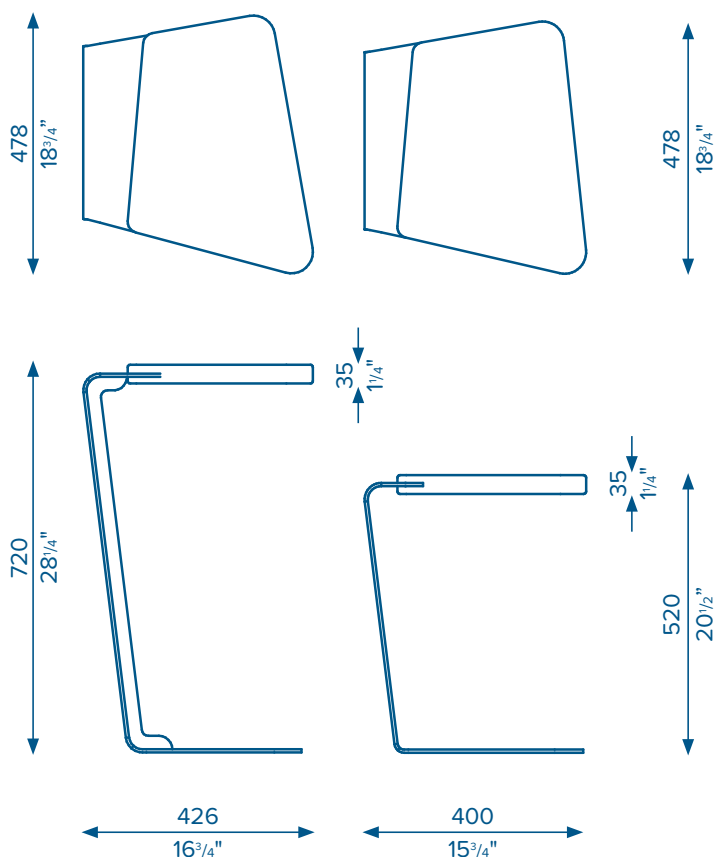

SLIDER TABLE

HOW TO SPECIFY
LX-SLT

Unit Type

SLT = Slider Table 520H

SLT720 = Slider Table 720H

The Slider is a decorative yet functional add-on to Luxxbox's classic lounges. Taking its design cues from Luxxbox's popular Brainwash range, the Slider slips under the edge of the lounge to offer a stable working platform. Made from durable 6mm aluminium, the table is customisable with different powder-coat finishes to either compliment or contrast with the lounge upholstery. A steadfast companion to the many different Rune and Strait tessellations and configurations, the Slider transforms from collaborative seating into a proficient and productive short-term working space.