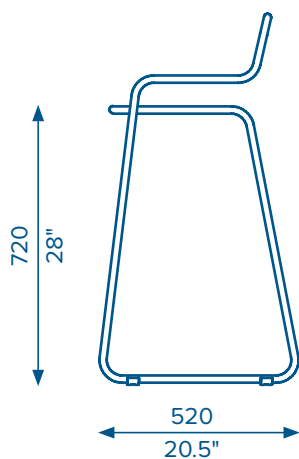

South SL Chair

Chair

Counter Stool

Bar Stool

Taking the the infinite loop form of the South Chair to a new level, the South SL collection is the new slatted range from Luxxbox. The South SL collection features 2 stool sizes and an armchair that are available in a unique range of matt powder coat colours. The lightweight aluminium construction makes them perfect for outdoor use.

HOW TO SPECIFY

LX-SL-Seat Height-Frame Colour

Seat Height	Frame Colour	
C = Chair	A = Aniseed Black	L = Latte
CS = Counter Stool	S = Snow White	B = Berry
BS = Bar Stool	W = Watermelon	CC = Custom Colour

Example: LX-SL-BS-B = Luxxbox South SL, Bar Stool in Berry