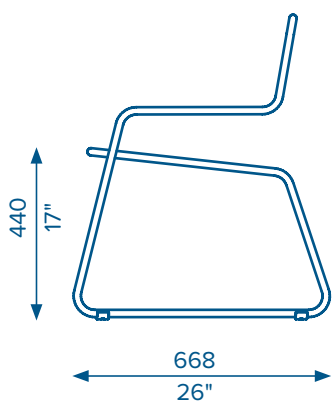

South SL Chair

Chair

Counter Stool

Bar Stool

Taking the the infinite loop form of the South Chair to a new level, the South SL collection is the new slatted range from Luxxbox. The South SL collection features 2 stool sizes and an armchair that are available in a unique range of matt powder coat colours. The lightweight aluminium construction makes them perfect for outdoor use.

HOW TO SPECIFY

LX-SL-Seat Height-Frame Colour

Seat Height	Frame Colour	
C = Chair	A = Aniseed Black	L = Latte
CS = Counter Stool	S = Snow White	B = Berry
BS = Bar Stool	W = Watermelon	CC = Custom Colour