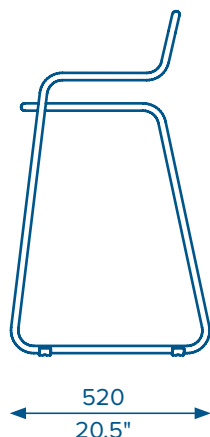

South SL Chair

Chair

Counter Stool

Bar Stool

Taking the the infinite loop form of the South Chair to a new level, the South SL collection is the new slatted range from Luxxbox. The South SL collection features 2 stool sizes and an armchair that are available in a unique range of matt powder coat colours. The lightweight aluminium construction makes them perfect for outdoor use.

HOW TO SPECIFY

LX-SL-Seat Height-Frame Colour

Seat Height	Frame Colour	
C = Chair	A = Aniseed Black	L = Latte
CS = Counter Stool	S = Snow White	B = Berry
BS = Bar Stool	W = Watermelon	CC = Custom Colour

Example: LX-SL-BS-B = Luxxbox South SL, Bar Stool in Berry