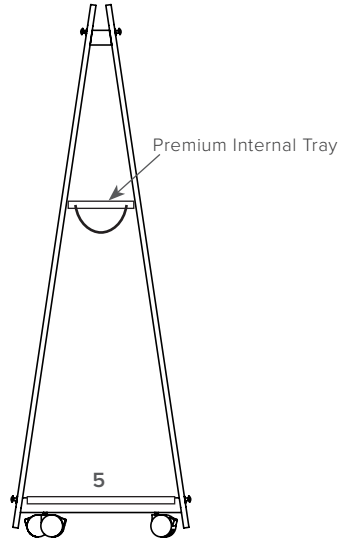

WEDGE THOUGHTBOARD (LX-WTB)

ACCESSORIES