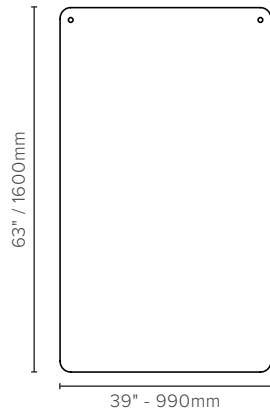

Charcoal (C)

Black (B)

Luxxbox reserves the right to change the specification, material and colors at any time without notice. Standard warranty terms and conditions apply. All rights reserved © All dimensions and values on specification sheet are nominal. All dimensions and values on specification sheet are nominal. Thoughtboard's panels may change shape slightly over time, it is a natural movement due to changing temperature and humidity conditions. It will in no way affect performance or function. June 2021. LX-Wedge-Thoughtboard-Spec-Sheet-v5.1

WEDGE THOUGHTBOARD (LX-WTB)

ACCESSORIES

(1) SMALL ACOUSTIC BOARD

(2) LARGE ACOUSTIC BOARD

(3) FLIP CHART BRACKET

Standard color: White

(4) PEN HOLDER

Standard color: White
(only available for the magnetic option)

INTERNAL TRAY

Standard (S)
(included by default)

Standard color: White

Premium (PT, PB)

(5) BASE TRAY

Standard color: Black

(6) EXTERNAL SHELF

23" - 580mm

Standard color: White

(only available for the magnetic option)

3.5" / 88mm

Luxxbox reserves the right to change the specification, material and colors at any time without notice. Standard warranty terms and conditions apply. All rights reserved © All dimensions and values on specification sheet are nominal. All dimensions and values on specification sheet are nominal. Thoughtboard's panels may change shape slightly over time, it is a natural movement due to changing temperature and humidity conditions. It will in no way affect performance or function. June 2021. LX-Wedge-Thoughtboard-Spec-Sheet-v5.1