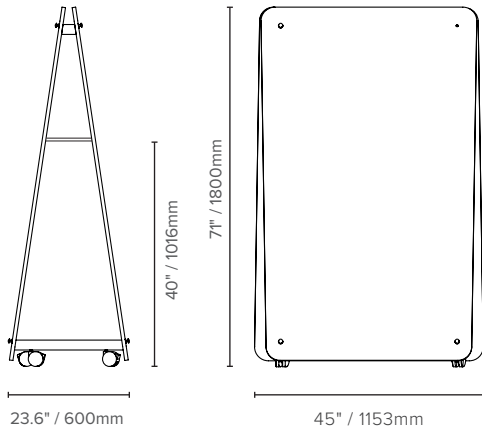

SIZE

ORDER CODE

EXAMPLE: LX - WTB - Y - W - B - S - 1LG - 4

(Luxxbox Wedge ThoughtBoard, Magnetic, White, Black Edges, Standard internal shelf, Small Pin Board in Light Grey, Pen Holder)

LX - WTB	MAGNETIC		INTERIOR COLOR			EDGE COLOR		INTERNAL SHELF		OPTIONAL ACCESSORIES		
PRODUCT CODE	Y	No***	O	Oak Veneer	B	Black	S	Standard	1	Small Acoustic Board*	5	Base Tray
WTB	N		B	Black Veneer	W	White	PT	Premium Timber	2	Large Acoustic Board*	6	External Shelf**
			W	White			PB	Premium Black	3	Flip Chart Bracket		
									4	Pen Holder**		