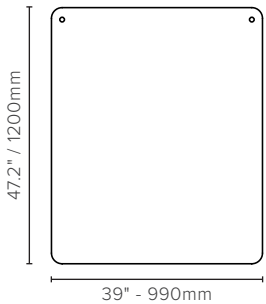

(1) SMALL ACOUSTIC BOARD