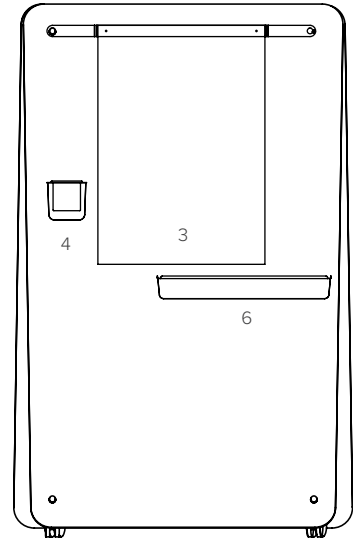

WEDGE THOUGHTBOARD (LX-WTB)

ACCESSORIES