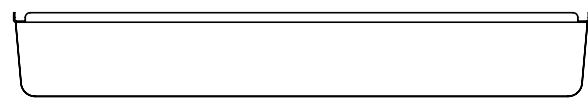

WEDGE THOUGHTBOARD (LX-WTB)

ACCESSORIES

(1) SMALL ACOUSTIC BOARD

(2) LARGE ACOUSTIC BOARD

(3) FLIP CHART BRACKET

Standard color: White

(4) PEN HOLDER

Standard color: White
(only available for the magnetic option)

INTERNAL TRAY

Standard (S)
(included by default)

Standard color: White

Premium (PT, PB)

(5) BASE TRAY

Standard color: Black

(6) EXTERNAL SHELF

23" - 580mm

Standard color: White

(only available for the magnetic option)

3.5" / 88mm

Luxxbox reserves the right to change the specification, material and colors at any time without notice. Standard warranty terms and conditions apply. All rights reserved © All dimensions and values on specification sheet are nominal. All dimensions and values on specification sheet are nominal. Thoughtboard's panels may change shape slightly over time, it is a natural movement due to changing temperature and humidity conditions. It will in no way affect performance or function. June 2021. LX-Wedge-Thoughtboard-Spec-Sheet-v5.1