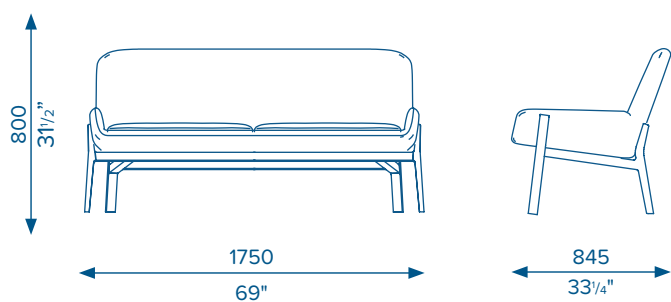

FOR LOUNGER

From Luxxbox's range of premium upholstered furniture, the For Lounger is designed *For Us*. The soft curves of the low-set two-seater offer a striking modern profile, perfect for receptions, lobbies and meeting rooms. Customise with your choice of fabric for a unique take on classic, timeless design.

Powdercoat steel frame

Wood frame

KEY FEATURES

- Classic design lines
- Short lead times, quick delivery
- Customisable upholstery
- Option of solid wood or sturdy steel frame

FRAME OPTIONS

- Powdercoat steel frame (Black or White)
- Wood frame (Standard or Black Stained American Oak)

HOW TO SPECIFY

LX-FOR-(Unit)-(Frame)-(Cushion)

Unit Type	Frame	Seat	Cushion
LR = Lounger	BL = Black WH = White	Specify colour when order is placed	
	WN = Wood (Natural) WB = Wood (Black)		

Example: LX-FOR-LR-BL = Luxxbox For Collection Lounger with Black frame.

Material required: 77m (8 1/2yd)
Patterned fabric will require additional metreage and may incur an additional fee. Due to the nature of the product, Luxxbox only uses Instyle Feel, Camira Blazer and Kvadrat Divina. Other fabrics specified by clients may incur a prototyping fee. Please contact Luxxbox for further information.