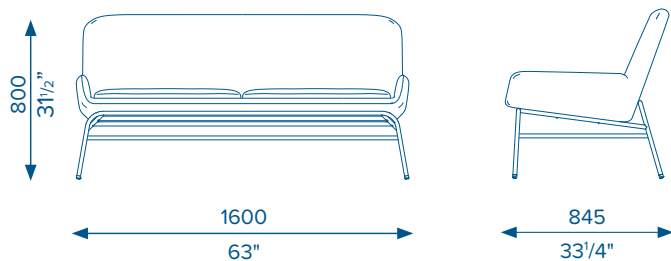

FOR LOUNGER

From Luxxbox's range of premium upholstered furniture, the For Lounger is designed *For Us*. The soft curves of the low-set two-seater offer a striking modern profile, perfect for receptions, lobbies and meeting rooms. Customise with your choice of fabric for a unique take on classic, timeless design.

Powdercoat steel frame

KEY FEATURES

- Classic design lines
- Short lead times, quick delivery
- Customisable upholstery
- Option of solid wood or sturdy steel frame

FRAME OPTIONS

- Powdercoat steel frame (Black or White)
- Wood frame (Standard or Black Stained American Oak)

HOW TO SPECIFY

LX-FOR-(Unit)-(Frame)-(Cushion)

Unit Type	Frame	Seat	Cushion
LR = Lounger	BL = Black WH = White	Specify colour when order is placed	
	WN = Wood (Natural) WB = Wood (Black)		

Example: LX-FOR-LR-BL = Luxxbox For Collection Lounger with Black frame.

Material required: 77m (8 1/2yd)
Patterned fabric will require additional metreage and may incur an additional fee. Due to the nature of the product, Luxxbox only uses Instyle Feel, Camira Blazer and Kvadrat Divina. Other fabrics specified by clients may incur a prototyping fee. Please contact Luxxbox for further information.