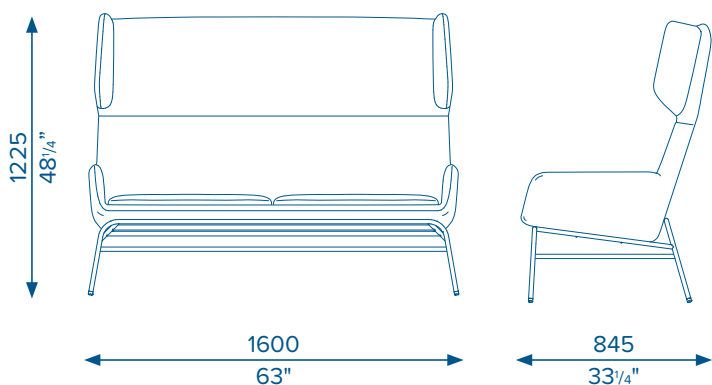

FOR WINGBACK LOUNGER

Powdercoat steel frame

Wood frame

From Luxxbox's range of premium upholstered furniture, the For Wingback Lounger is designed *For Calm*. Take a moment out on the For Wingback Lounger, or find the perfect spot to collaborate within its sumptuous curves. The sturdy base and wraparound sides of the For Wingback Lounger offer privacy and sound reduction, perfect for study nooks, libraries and communal meeting areas. A unique take on classic, timeless design.

KEY FEATURES

- Classic design lines
- Short lead times, quick delivery
- Customisable upholstery
- Option of solid wood or sturdy steel frame

FRAME OPTIONS

- Powdercoat steel frame (Black or White)
- Wood frame (Standard or Black Stained American Oak)

HOW TO SPECIFY

LX-FOR-(Unit)-(Frame)-(Seat)-(Cushion)

Unit Type	Frame	Seat	Cushion
WBL = Wingback Lounger	BL = Black WH = White	Specify colour when order is placed	
	WN = Wood (Natural) WB = Wood (Black)		

Example: LX-FOR-WBL-WH = Luxxbox For Collection Wingback Lounger with White frame.

Material required: 77m (81/2yd)
Patterned fabric will require additional metreage and may incur an additional fee. Due to the nature of the product, Luxxbox only uses Instyle Feel, Camira Blazer and Kvadrat Divina. Other fabrics specified by clients may incur a prototyping fee. Please contact Luxxbox for further information.