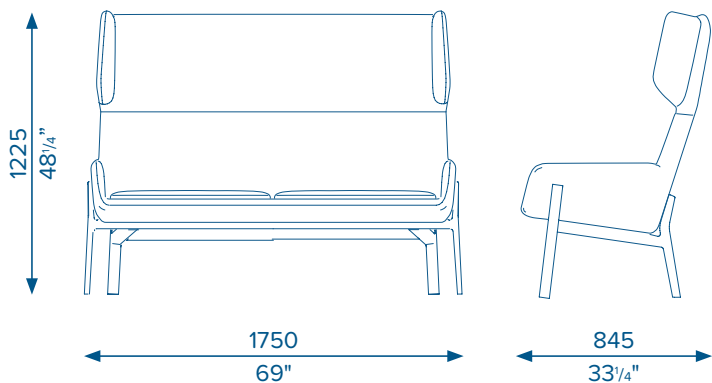

From Luxxbox's range of premium upholstered furniture, the For Wingback Lounger is designed *For Calm*. Take a moment out on the For Wingback Lounger, or find the perfect spot to collaborate within its sumptuous curves. The sturdy base and wraparound sides of the For Wingback Lounger offer privacy and sound reduction, perfect for study nooks, libraries and communal meeting areas. A unique take on classic, timeless design.

KEY FEATURES

- Classic design lines
- Short lead times, quick delivery
- Customisable upholstery
- Option of solid wood or sturdy steel frame

FRAME OPTIONS

- Powdercoat steel frame (Black or White)
- Wood frame (Standard or Black Stained American Oak)

HOW TO SPECIFY

LX-FOR-(Unit)-(Frame)-(Seat)-(Cushion)

Unit Type	Frame	Seat	Cushion
WBL = Wingback Lounger	BL = Black WH = White	Specify colour when order is placed	
	WN = Wood (Natural) WB = Wood (Black)		

Example: LX-FOR-WBL-WH = Luxxbox For Collection Wingback Lounger with White frame.

Material required: 77m (81/2yd)
Patterned fabric will require additional metreage and may incur an additional fee. Due to the nature of the product, Luxxbox only uses Instyle Feel, Camira Blazer and Kvadrat Divina. Other fabrics specified by clients may incur a prototyping fee. Please contact Luxxbox for further information.