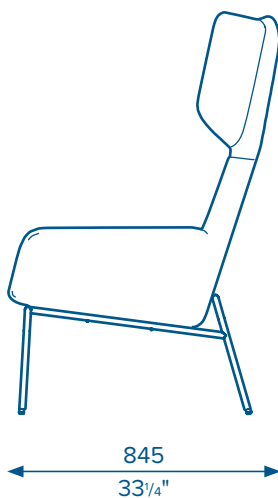

FOR WINGBACK

From Luxxbox's range of premium upholstered furniture, the For Wingback is designed *For Quiet*. Recline in the For Wingback when a moment of quiet contemplation is required. The sturdy base and wraparound sides of the For Wingback offer privacy and sound reduction, perfect for study nooks, libraries and communal meeting areas. A unique take on classic, timeless design.

HOW TO SPECIFY

LX-FOR-(Unit)-(Frame)-(Feet)-(Seat)-(Cushion)

Unit Type	Frame	Feet	Seat	Cushion
WB = Wingback	BL = Black WH = White	BR = Brass AL = Aluminium	Specify colour when order is placed	

Example: LX-FOR-WB-BL-AL = Luxxbox For Collection Wingback with Black frame and Aluminium feet.