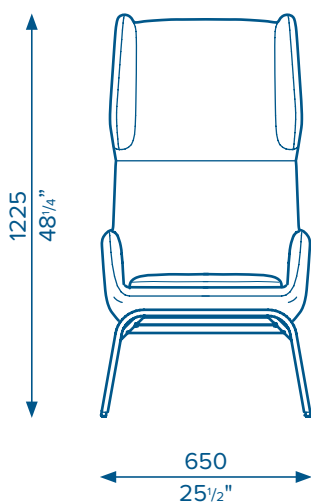

From Luxxbox's range of premium upholstered furniture, the For Wingback is designed *For Quiet*. Recline in the For Wingback when a moment of quiet contemplation is required. The sturdy base and wraparound sides of the For Wingback offer privacy and sound reduction, perfect for study nooks, libraries and communal meeting areas. A unique take on classic, timeless design.

KEY FEATURES

- Classic design lines
- Australian designed and made
- Short lead times, quick delivery
- Customisable upholstery
- Sturdy stainless steel frame

OPTIONAL

Choose from

- Brass or aluminium feet
- Black or white powdercoat frame

HOW TO SPECIFY

LX-FOR-(Unit)-(Frame)-(Feet)-(Seat)-(Cushion)

Unit Type	Frame	Feet	Seat	Cushion
WB = Wingback	BL = Black WH = White	BR = Brass AL = Aluminium	Specify colour when order is placed	

Example: LX-FOR-WB-BL-AL = Luxxbox For Collection Wingback with Black frame and Aluminium feet.

Material required: 4.2m (4 1/2 yd)

Patterned fabric will require additional metreage and may incur an additional fee. Due to the nature of the product, Luxxbox only uses Instyle Feel and Kvadrat Divina. Other fabrics specified by clients may incur a prototyping fee. Please contact Luxxbox for further information.

Luxxbox reserves the right to change the specification, material and colours at any time without notice. Standard warranty terms and conditions apply. Luxxbox Pty Ltd ACN 123 193 788. All rights reserved. © Sep 2017. Ver 1.1.

LUXXBOX PTY LTD × ACN 123 193 788 × 43 KENYON ST EAGLE FARM QLD 4009 AUSTRALIA
P +61 7 3257 2822 × F +61 7 3257 2844 × INFO@LUXXBOX.COM × LUXXBOX.COM