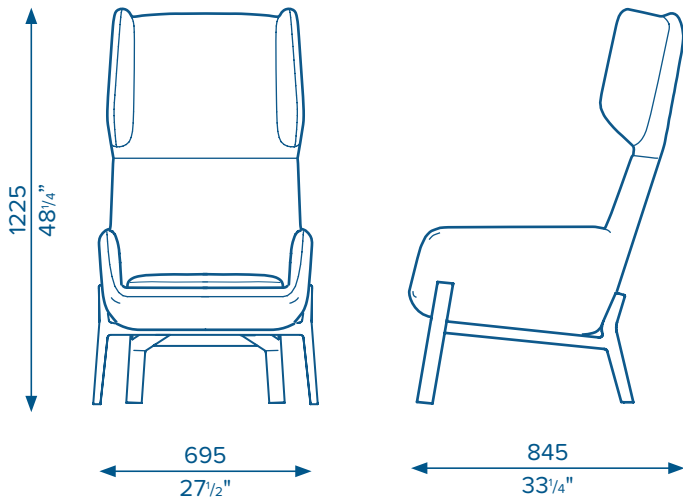

Wood frame

From Luxxbox's range of premium upholstered furniture, the For Lounger is designed *For Quiet*. Recline in the For Wingback when a moment of quiet contemplation is required. The sturdy base and wraparound sides of the For Wingback offer privacy and sound reduction, perfect for study nooks, libraries and communal meeting areas. A unique take on classic, timeless design.

KEY FEATURES

- Classic design lines
- Short lead times, quick delivery
- Customisable upholstery
- Option of solid wood or sturdy steel frame

FRAME OPTIONS

- Powdercoat steel frame (Black or White)
- Wood frame (Standard or Black Stained American Oak)

HOW TO SPECIFY

LX-FOR-(Unit)-(Frame)-(Cushion)

Unit Type	Frame	Seat	Cushion
WB = Wingback	BL = Black WH = White	Specify colour when order is placed	
	WN = Wood (Natural) WB = Wood (Black)		

Example: LX-FOR-WB-BL = Luxxbox For Collection Wingback with Black frame.

Material required: 7.7m (8 1/2yd)

Patterned fabric will require additional metreage and may incur an additional fee. Due to the nature of the product, Luxxbox only uses Instyle Feel, Camira Blazer and Kvadrat Divina. Other fabrics specified by clients may incur a prototyping fee. Please contact Luxxbox for further information.

Luxxbox reserves the right to change the specification, material and colours at any time without notice. Standard warranty terms and conditions apply. Luxxbox Pty Ltd ACN 123 193 788. All rights reserved. © Nov 2018. Ver 1.3.

LUXXBOX PTY LTD × ACN 123 193 788 × 43 KENYON ST EAGLE FARM QLD 4009 AUSTRALIA
P +61 7 3257 2822 × F +61 7 3257 2844 × INFO@LUXXBOX.COM × LUXXBOX.COM