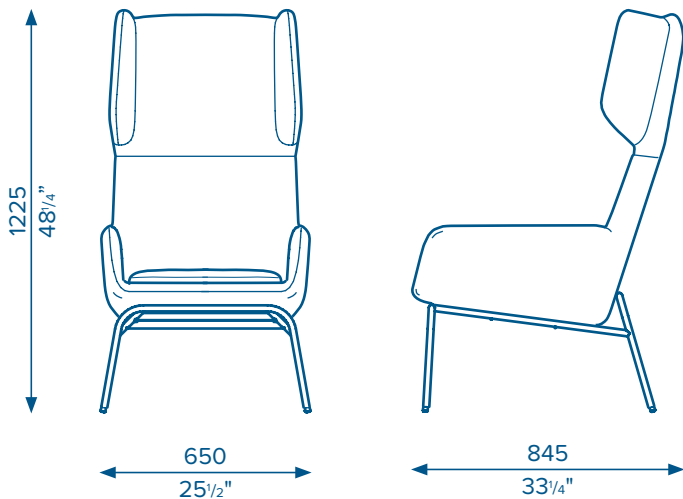

FOR WINGBACK

Powdercoat steel frame

Wood frame

From Luxxbox's range of premium upholstered furniture, the For Lounger is designed *For Quiet*. Recline in the For Wingback when a moment of quiet contemplation is required. The sturdy base and wraparound sides of the For Wingback offer privacy and sound reduction, perfect for study nooks, libraries and communal meeting areas. A unique take on classic, timeless design.

HOW TO SPECIFY

LX-FOR-(Unit)-(Frame)-(Cushion)

Unit Type	Frame	Seat	Cushion
WB = Wingback	BL = Black WH = White	Specify colour when order is placed	
	WN = Wood (Natural) WB = Wood (Black)		

Example: LX-FOR-WB-BL = Luxxbox For Collection Wingback with Black frame.