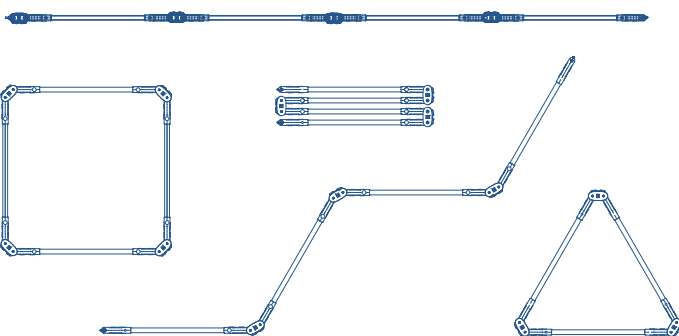

POSSIBLE CONFIGURATIONS (PLAN VIEW)

Luxxbox reserves the right to change the specification, material and colours at any time without notice. Standard warranty terms and conditions apply. Luxxbox Pty Ltd ACN 123 193 788. All rights reserved. © September 2017. Ver 1.4.

LUXXBOX PTY LTD × ACN 123 193 788 × 43 KENYON ST EAGLE FARM QLD 4009 AUSTRALIA
P +61 7 3257 2822 × F +61 7 3257 2844 × INFO@LUXXBOX.COM × LUXXBOX.COM

**LUXX
BOX**