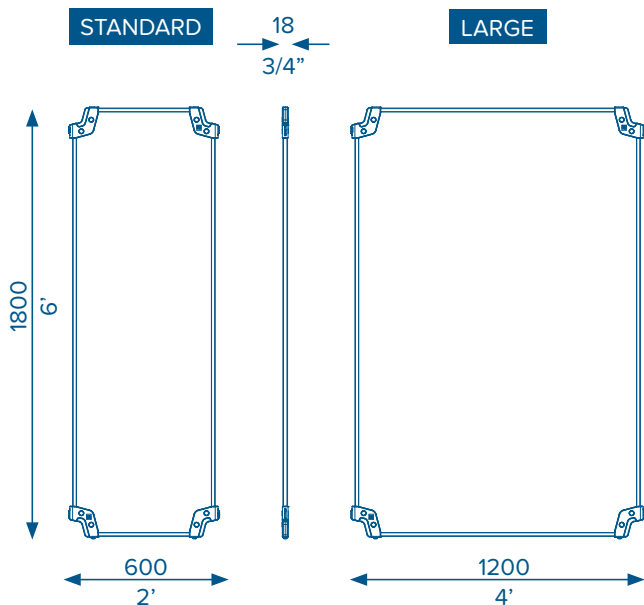

THOUGHTWALLS

THOUGHTWALLS

If only walls could think? Allowing you to create more freely and flexibly. ThoughtWalls are made for those impromptu light bulb moments. Their agility makes them more than capable of creating work hives as inspiration strikes. Or add acoustic rated panels to address privacy and noise. ThoughtWalls give you the freedom to create your ultimate thought space.

KEY FEATURES

- Available in three different finishes: 1. Whiteboard both faces, 2: Acoustic panel both faces, 3: Whiteboard one face, Acoustic panel one face
- Simple to use, interchangeable parts create a multitude of assembly options
- High quality lockable corner inserts available
- Ships / folds flat for storage
- Panels available in two standard sizes: 600x18x1800mm (2'x3/4"x6') or 1200x18x1800mm (4'x3/4"x6') L W H

HOW TO SPECIFY LX-TW-P-(WIDTH)-(MATERIAL)-(COLOUR)

Panel Code	Width	Material	Colour (Acoustic Panels)
LX-TW-P (Panel)	S (Standard)	WB (White Board)	R (Red)
	W (Wide)	AP (Acoustic Panel)	O (Orange)
		WB/AP (White Board/ Acoustic Panel Combination)	BY (Bright Yellow)
			GR (Green)
			BB (Bright Blue)
			G (Light Grey)
			C (Charcoal)

Example: LX-TW-P-S-WB= Luxxbox ThoughtWall Panel, Standard, White Board

There is no guarantee that Luxxbox Whiteboards can always be cleaned so that they are completely free of residue or markings, because the use and quality of markers is beyond our control. Please check the recommendations by the manufacturers of the markers before use.

POSSIBLE CONFIGURATIONS (PLAN VIEW)

Luxxbox reserves the right to change the specification, material and colours at any time without notice. Standard warranty terms and conditions apply. Luxxbox Pty Ltd ACN 123 193 788. All rights reserved. © September 2017. Ver 1.4.