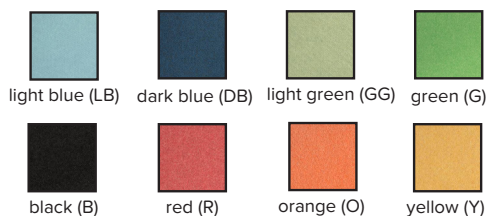

DASCH

Standard Range

Premium Range

End Cap Finish

Short in stature, but not in style, Luxxbox's pendant light Dasch combines a sleek curve and subtle diffusion of light to create a striking luminaire. Available in four standard lengths, Dasch is a perfect fit for corridors and hallways. Or make full use of the void between desk and ceiling pane with lights that act as a means of sound management.

HOW TO SPECIFY

LX-DA = (Size) - (Colour) - (Finish)

Size	Shade Colour	End Cap Finish
S = 450 Long		
M = 750 Long	Specify colour as per samples	Specify colour as per samples
L = 1300 Long		
XL = 1750 Long		

Example: **LX-DA-S-LG-BL** = Luxxbox Dasch, small, light grey, black end caps

LIGHT SOURCE SPECIFICATIONS

S – 1100 lumen, 240VAC, CRI 80, 7.2W
 M – 2200 lumen, 240VAC, CRI 80, 14.4W
 L – 4400 lumen, 240VAC, CRI 80, 28.8W
 XL – 6600 lumen, 240VAC, CRI 80, 43.2W