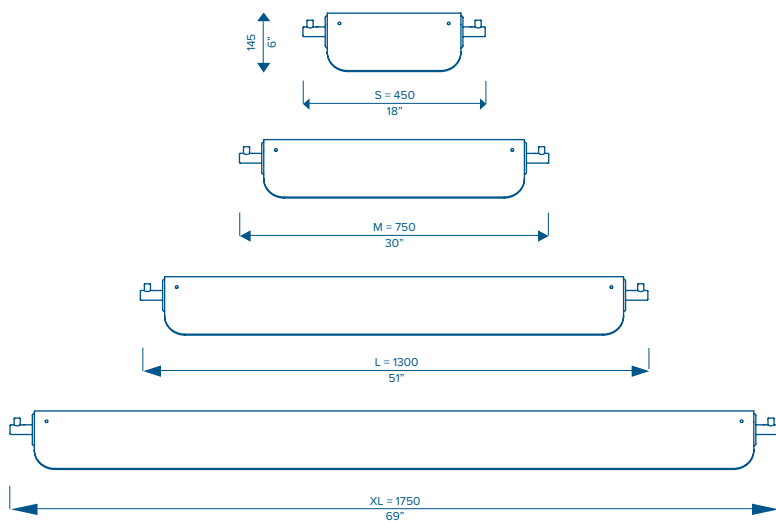

DASCH

Standard Range

Premium Range

End Cap Finish

Short in stature, but not in style, Luxxbox's pendant light Dasch combines a sleek curve and subtle diffusion of light to create a striking luminaire. Available in four standard lengths, Dasch is a perfect fit for corridors and hallways. Or make full use of the void between desk and ceiling pane with lights that act as a means of sound management.

KEY FEATURES

- Available in a number of lengths
- Highly effective sound absorption
- Light source LED
- 2 Suspension cables, height adjustable
- Comes with 3 Meters of power cable
- Suitable for indoor environments
- Minimum 65% recycled material

HOW TO SPECIFY

LX-DA = (Size) - (Colour) - (Finish)

Size	Shade Colour	End Cap Finish
S = 450 Long		
M = 750 Long	Specify colour as per samples	Specify colour as per samples
L = 1300 Long		
XL = 1750 Long		

Example: **LX-DA-S-LG-BL** = Luxxbox Dasch, small, light grey, black end caps

LIGHT SOURCE SPECIFICATIONS

S – 1100 lumen, 240VAC, CRI 80, 7.2W
 M – 2200 lumen, 240VAC, CRI 80, 14.4W
 L – 4400 lumen, 240VAC, CRI 80, 28.8W
 XL – 6600 lumen, 240VAC, CRI 80, 43.2W