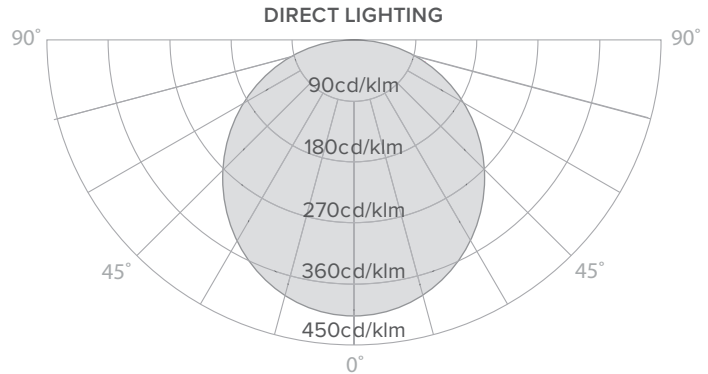

## PHOTOMETRICS

SMALL (18.5" / 470mm)	
Delivered Lumen Output	209lm
Wattage	14W
Efficacy	19 lumens per watt
CRI	90
CCT	3000, 3500, 4000 K

MEDIUM (29.5" / 750mm)	
Delivered Lumen Output	469lm
Wattage	22W
Efficacy	19 lumens per watt
CRI	90
CCT	3000, 3500, 4000 K

LARGE (52" / 1310mm)	
Delivered Lumen Output	964lm
Wattage	44W
Efficacy	19 lumens per watt
CRI	90
CCT	3000, 3500, 4000 K

EXTRA LARGE (74" / 1870mm)	
Delivered Lumen Output	1540lm
Wattage	65W
Efficacy	19 lumens per watt
CRI	90
CCT	3000, 3500, 4000 K

## LUMINOUS INTENSITY DISTRIBUTION