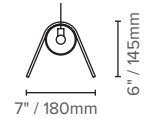

PRODUCT DIMENSIONS

SIDE VIEWS

END VIEW

SMALL