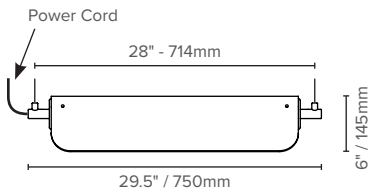

DASCH (LX-DA)

TYPE:

PRODUCT DIMENSIONS

SIDE VIEWS

END VIEW

SMALL

MEDIUM

LARGE

EXTRA-LARGE

Luxxbox reserves the right to change the specification, material and colors at any time without notice. Standard warranty terms and conditions apply. All rights reserved. © August 2019 Ver 2.8
All dimensions and values on specification sheet are nominal.

LUXXBOX USA INC × (P)+1 (415) 871 0448 × USA@LUXXBOX.COM
LUXXBOX PTY LTD × (P)+61 7 3257 2822 × INFO@LUXXBOX.COM
WWW.LUXXBOX.COM