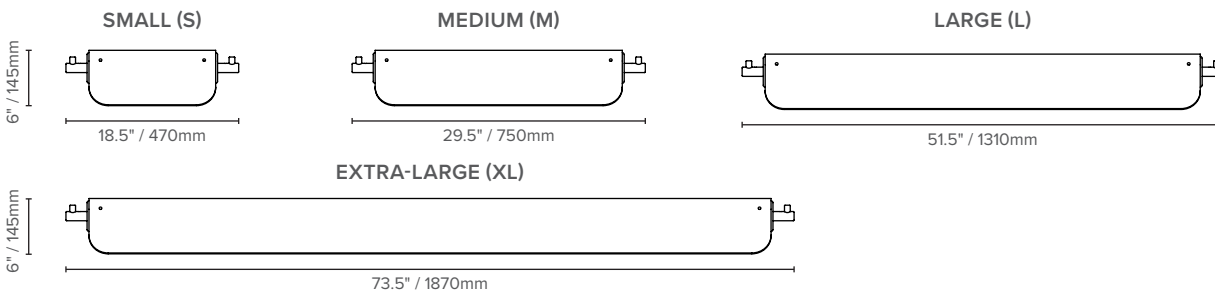

## SIZE AND WEIGHT

	SMALL			MEDIUM			LARGE			EXTRA LARGE		
Output	Delivered Lumens	Wattage	Efficacy lm/W	Delivered Lumens	Wattage	Efficacy lm/W	Delivered Lumens	Wattage	Efficacy lm/W	Delivered Lumens	Wattage	Efficacy lm/W
Direct	209	14	19	469	22	19	964	44	19	1540	65	19
Weight	13.2 lbs / 6 Kg			17.6 lbs / 8 Kg			22 lbs / 10 Kg			30.9 lbs / 14 Kg		

## PHOTOMETRICS

SMALL (18.5" / 470mm)	
Delivered Lumen Output	209lm
Wattage	14W
Efficacy	19 lumens per watt
CRI	90
CCT	3000, 3500, 4000 K

MEDIUM (29.5" / 750mm)	
Delivered Lumen Output	469lm
Wattage	22W
Efficacy	19 lumens per watt
CRI	90
CCT	3000, 3500, 4000 K

(S) 18.5" / 470MM	(M) 29.5" / 750mm	(L) 52" / 1310mm	(XL) 74" / 1870mm
1.7 Sabins (imperial) 0.07 Sabins (metric)	2.8 Sabins (imperial) 0.12 Sabins (metric)	4.9 Sabins (imperial) 0.2 Sabins (metric)	7 Sabins (imperial) 0.29 Sabins (metric)

## PRODUCT DIMENSIONS