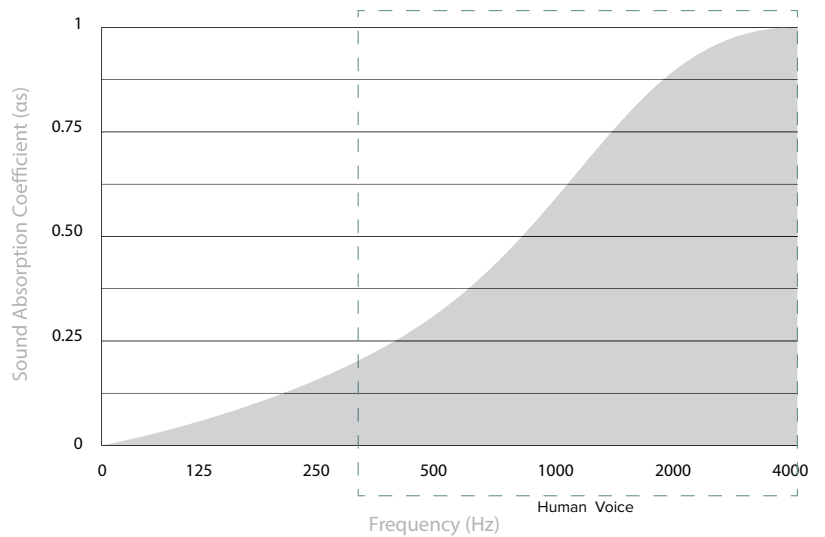

PET ACOUSTIC PROPERTIES

Products are given a Noise Reduction Coefficient (NRC) from 0 to 1 based on their ability to absorb sound, where 1.0 equals 100% sound absorption. The NRC is used to calculate Sabin value of any surface material. The Sabin value equals the NRC multiplied by the total surface area in squared feet or squared metres.

(S) 18.5" / 470MM	(M) 29.5" / 750mm	(L) 52" / 1310mm	(XL) 74" / 1870mm
1.7 Sabins (imperial) 0.07 Sabins (metric)	2.8 Sabins (imperial) 0.12 Sabins (metric)	4.9 Sabins (imperial) 0.2 Sabins (metric)	7 Sabins (imperial) 0.29 Sabins (metric)

ACOUSTIC PROPERTIES

Visualization of decibel decay across the Vapor Echo range. Effects of a 0.45 NRC across a range of frequencies.

Luxxbox reserves the right to change the specification, material and colors at any time without notice. Standard warranty terms and conditions apply. All rights reserved. © August 2019 Ver 2.8
All dimensions and values on specification sheet are nominal.

LUXXBOX USA INC × (P)+1 (415) 871 0448 × USA@LUXXBOX.COM
LUXXBOX PTY LTD × (P)+61 7 3257 2822 × INFO@LUXXBOX.COM
WWW.LUXXBOX.COM