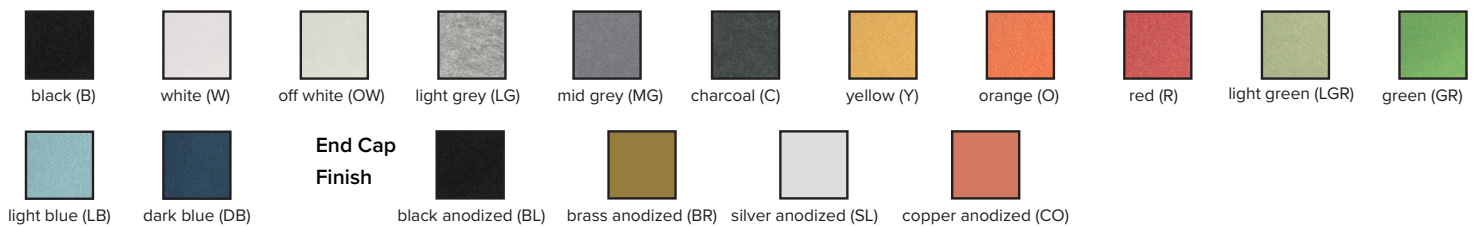

AVAILABLE COLORS

Colors are subject to lead times and variations across batches

Luxxbox reserves the right to change the specification, material and colors at any time without notice. Standard warranty terms and conditions apply. All rights reserved. © August 2019 Ver 2.8
All dimensions and values on specification sheet are nominal.