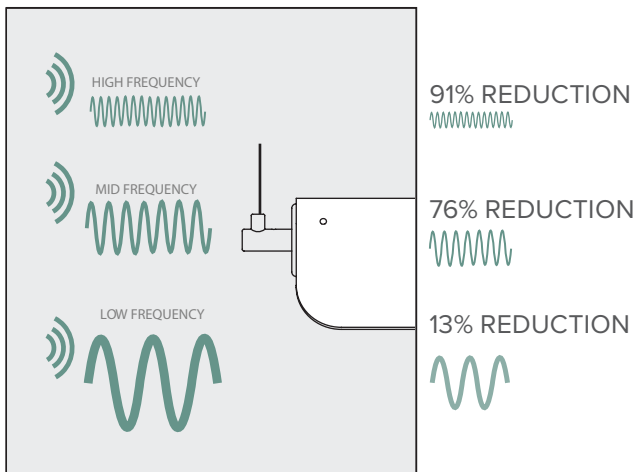

PET ACOUSTIC PROPERTIES

Products are given a Noise Reduction Coefficient (NRC) from 0 to 1 based on their ability to absorb sound, where 1.0 equals 100% sound absorption. The NRC is used to calculate Sabin value of any surface material. The Sabin value equals the NRC multiplied by the total surface area in squared feet or squared metres.

(S) 18.5" / 470MM	(M) 29.5" / 750mm	(L) 52" / 1310mm	(XL) 74" / 1870mm
1.7 Sabins (imperial) 0.07 Sabins (metric)	2.8 Sabins (imperial) 0.12 Sabins (metric)	4.9 Sabins (imperial) 0.2 Sabins (metric)	7 Sabins (imperial) 0.29 Sabins (metric)

ACOUSTIC PROPERTIES

Visualization of decibel decay across the Vapor Echo range. Effects of a 0.45 NRC across a range of frequencies.

Luxxbox reserves the right to change the specification, material and colors at any time without notice. Standard warranty terms and conditions apply. All rights reserved. © August 2019 Ver 2.8
All dimensions and values on specification sheet are nominal.

LUXXBOX USA INC × (P)+1 (415) 871 0448 × USA@LUXXBOX.COM
LUXXBOX PTY LTD × (P)+61 7 3257 2822 × INFO@LUXXBOX.COM
WWW.LUXXBOX.COM