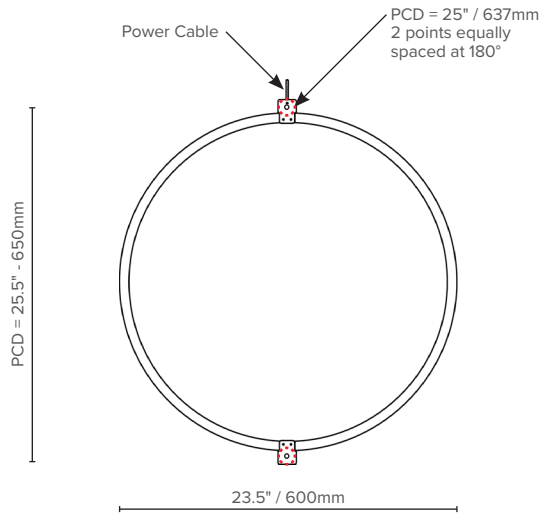

## PRODUCT DIMENSIONS

TOP VIEW

SIDE VIEW

Luxxbox reserves the right to change the specification, material and colors at any time without notice. Standard warranty terms and conditions apply. All rights reserved. © June 2019 Ver 2.3  
All dimensions and values on specification sheet are nominal.