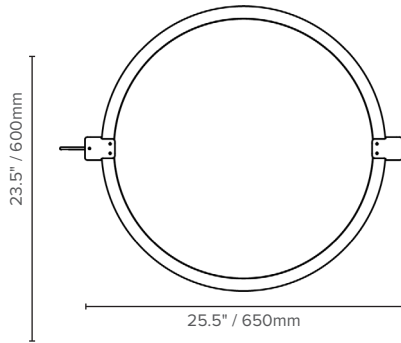

## SIZE AND WEIGHT

Output	Delivered Lumens	Wattage	Efficacy lm/W
Direct	3720	60	62
Weight	12.4lbs / 7Kg		