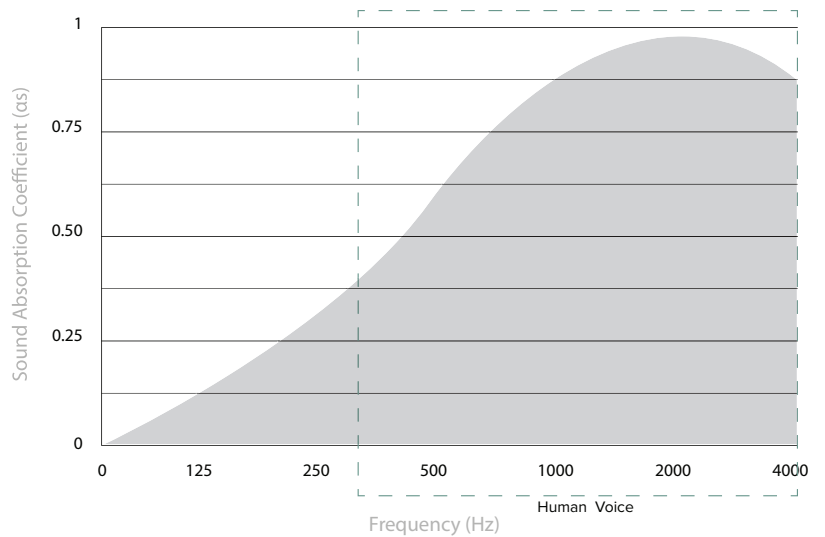

ACOUSTIC PROPERTIES

Visualization of decibel decay across the Vapor Echo range. Effects of a 0.7 NRC across a range of frequencies.

Luxbox reserves the right to change the specification, material and colors at any time without notice. Standard warranty terms and conditions apply. All rights reserved. © June 2019 Ver 2.3
All dimensions and values on specification sheet are nominal.

LUXBOX USA INC × (P)+1 (415) 871 0448 × USA@LUXBOX.COM
LUXBOX PTY LTD × (P)+61 7 3257 2822 × INFO@LUXBOX.COM
WWW.LUXBOX.COM