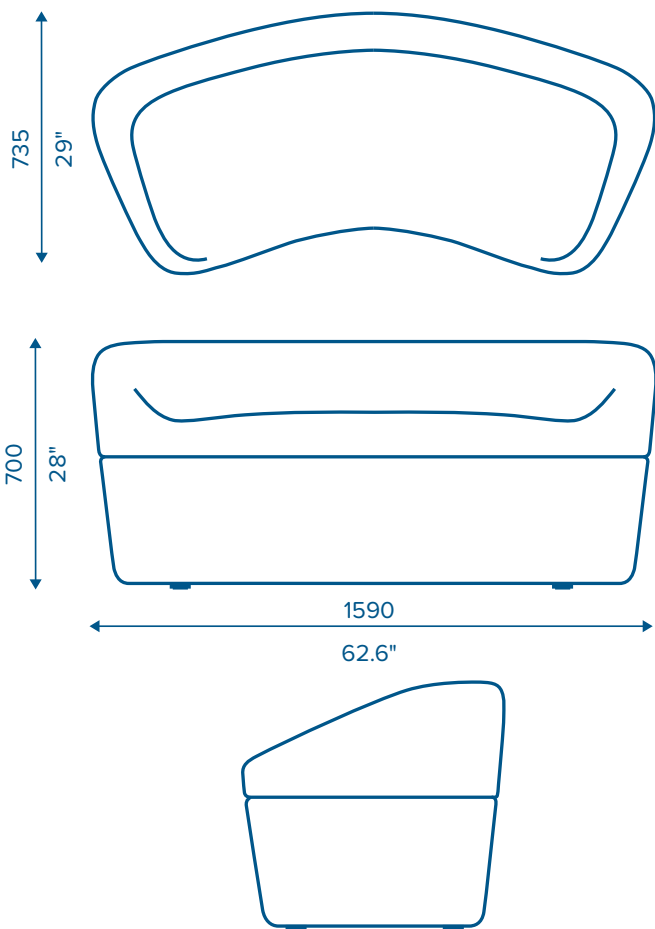

### HOW TO SPECIFY

LX-BB-(Unit)-(Seat)-(Base)

Unit	Seat fabric	Base fabric
CLNG = Curved Lounger	Specify when order is placed	Specify when order is placed

Example: LX-BB-CLNG

Patterned fabric will require additional metreage and may incur an additional fee. Non-stretch fabrics may require a zip and may incur an additional fee.