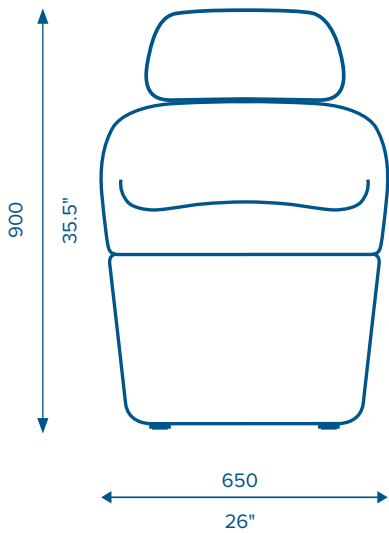

From Luxxbox's range of premium furniture comes BamBam. The collection, which includes an ottoman, loungers and a high-back chair, features smooth, boulder-inspired curves and customisable upholstery. Have fun with mix-and-match fabrics or contrast stitching. Designed, manufactured and upholstered in-house to meet short lead times.

KEY FEATURES

- Custom fabric selection
- Custom sizes available upon request
- Designed and made in Australia
- Manufactured and upholstered in-house to meet short lead times

HOW TO SPECIFY

LX-BB-(Unit)-(Seat)-(Base)

Unit	Seat fabric	Base fabric
HCH = Highback Chair	Specify when order is placed	Specify when order is placed

Example: LX-BB-HCH

Patterned fabric will require additional metreage and may incur an additional fee. Non-stretch fabrics may require a zip and may incur an additional fee.

Luxxbox reserves the right to change the specification, material and colors at any time without notice. Standard warranty terms and conditions apply. All rights reserved. © Aug 2018 Ver 1.4

LUXXBOX PTY LTD × ACN 123 193 788 × 43 KENYON ST EAGLE FARM QLD 4009 AUSTRALIA

P +61 7 3257 2822 × INFO@LUXXBOX.COM × LUXXBOX.COM

P +1 (415) 871 0448 × USA@LUXXBOX.COM