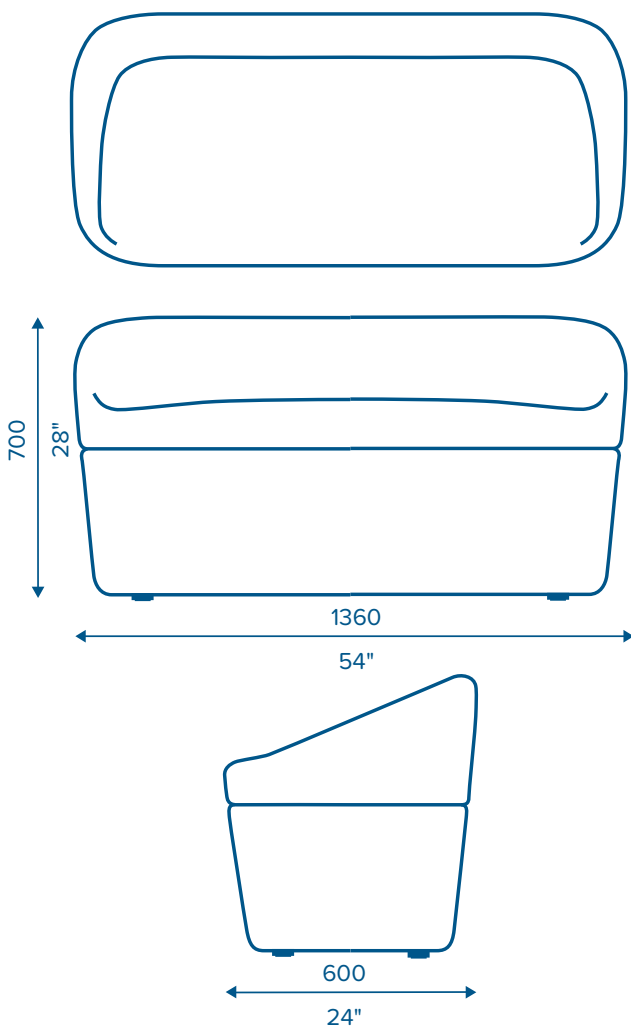

From Luxxbox's range of premium furniture comes BamBam. The collection, which includes an ottoman, loungers and a high-back chair, features smooth, boulder-inspired curves and customisable upholstery. Have fun with mix-and-match fabrics or contrast stitching. Designed, manufactured and upholstered in-house to meet short lead times.

KEY FEATURES

- Custom fabric selection
- Custom sizes available upon request
- Designed and made in Australia
- Manufactured and upholstered in-house to meet short lead times

HOW TO SPECIFY

LX-BB-(Unit)-(Seat)-(Base)

Unit	Seat fabric	Base fabric
LNG = Lounger	Specify when order is placed	Specify when order is placed

Example: LX-BB-LNG

Patterned fabric will require additional metreage and may incur an additional fee. Non-stretch fabrics may require a zip and may incur an additional fee.

Luxxbox reserves the right to change the specification, material and colors at any time without notice. Standard warranty terms and conditions apply. All rights reserved. © Aug 2018 Ver 1.4

LUXXBOX PTY LTD × ACN 123 193 788 × 43 KENYON ST EAGLE FARM QLD 4009 AUSTRALIA

P +61 7 3257 2822 × INFO@LUXXBOX.COM × LUXXBOX.COM

P +1 (415) 871 0448 × USA@LUXXBOX.COM