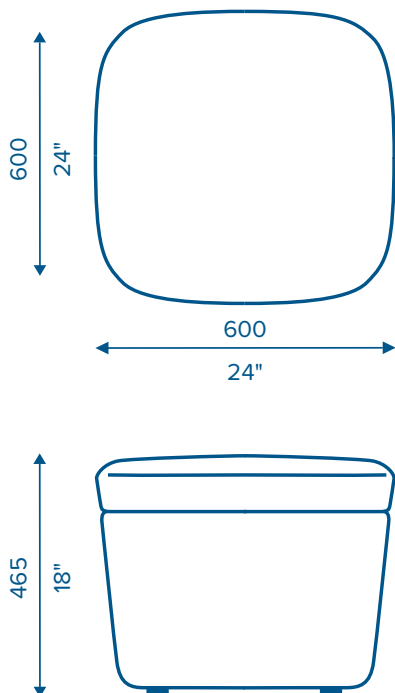

From Luxxbox's range of premium furniture comes BamBam. The collection, which includes an ottoman, loungers and a high-back chair, features smooth, boulder-inspired curves and customisable upholstery. Have fun with mix-and-match fabrics or contrast stitching. Designed, manufactured and upholstered in-house to meet short lead times.

KEY FEATURES

- Custom fabric selection
- Custom sizes available upon request
- Designed and made in Australia
- Manufactured and upholstered in-house to meet short lead times

HOW TO SPECIFY

LX-BB-(Unit)-(Seat)-(Base)

Unit	Seat fabric	Base fabric
OT = Ottoman	Specify when order is placed	Specify when order is placed

Example: LX-BB-OT

Patterned fabric will require additional metreage and may incur an additional fee. Non-stretch fabrics may require a zip and may incur an additional fee.

Luxxbox reserves the right to change the specification, material and colors at any time without notice. Standard warranty terms and conditions apply. All rights reserved. © Aug 2018 Ver 1.4

LUXXBOX PTY LTD × ACN 123 193 788 × 43 KENYON ST EAGLE FARM QLD 4009 AUSTRALIA

P +61 7 3257 2822 × INFO@LUXXBOX.COM × LUXXBOX.COM

P +1 (415) 871 0448 × USA@LUXXBOX.COM

LUXX
BOX