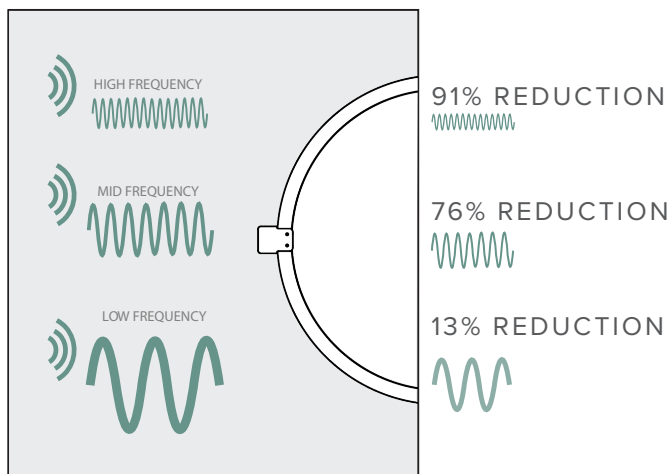

ACOUSTIC PROPERTIES

Visualization of decibel decay across the Vapor Echo range. Effects of a 0.75 NRC across a range of frequencies.