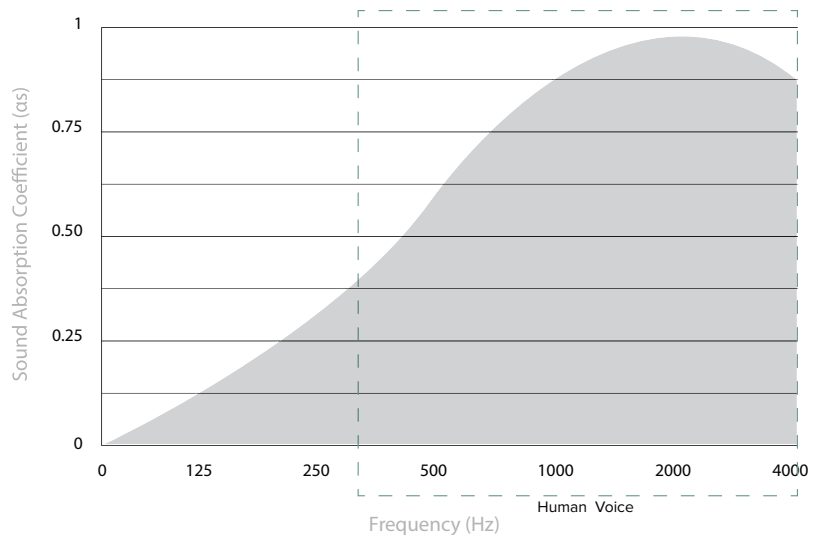

ACOUSTIC PROPERTIES

Visualization of decibel decay across the Vapor Echo range. Effects of a 0.75 NRC across a range of frequencies.