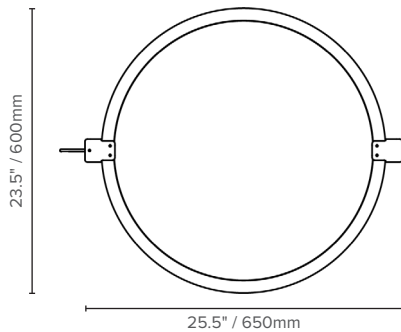

## SIZE, OUTPUT AND WEIGHT

	Delivered Lumens	Wattage	Efficacy lm/W
Direct Output	4500	57	79
Weight	12.4lbs / 7Kg		

## PRODUCT DIMENSIONS

TOP VIEW

SIDE VIEW