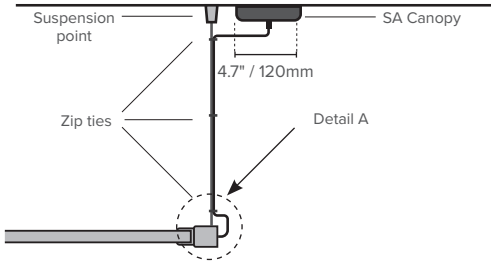

EXAMPLE: SUSPENSION - POWER

On the 'Detail A' diagram you can see the power cord will always exit the pendant through a hole located 20mm away from the suspension cable.

At the moment we don't supply canopies with suspension points, so our recommended method of installation is shown on the diagram on the right.

You will find more detailed information about the canopy on page 3 of this document or on the Installation Instructions document on our website.

Recommended Installation