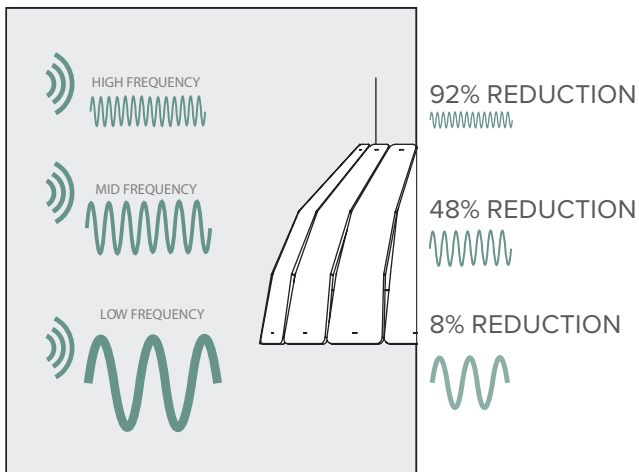

ACOUSTIC PROPERTIES

Visualization of decibel decay across the Vapor Echo range. Effects of a 0.45 NRC across a range of frequencies.

Luxxbox reserves the right to change the specification, material and colours at any time without notice. Standard warranty terms and conditions apply. All rights reserved. © Aug 2020 Ver 3.8
All dimensions and values on specification sheet are nominal.

LUXX BOX
LUXXBOX USA INC × (P)+1 (415) 871 0448 × USA@LUXXBOX.COM
LUXXBOX PTY LTD × (P)+61 7 3257 2822 × INFO@LUXXBOX.COM
WWW.LUXXBOX.COM