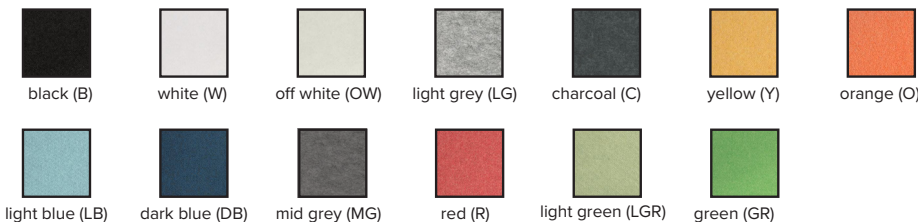

AVAILABLE COLORS

Colors are subject to lead times and variations across batches

Luxxbox reserves the right to change the specification, material and colours at any time without notice. Standard warranty terms and conditions apply. All rights reserved. © Aug 2020 Ver 3.8
All dimensions and values on specification sheet are nominal.

LUXXBOX USA INC × (P)+1 (415) 871 0448 × USA@LUXXBOX.COM
LUXXBOX PTY LTD × (P)+61 7 3257 2822 × INFO@LUXXBOX.COM
WWW.LUXXBOX.COM