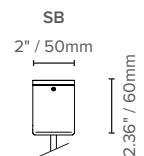

	SMALL (19" / 475mm)
Delivered Lumen Output	1680lm
Wattage	19W
Efficacy	88 lumens per watt
CRI	90
CCT	3000, 3500, 4000 K

	MEDIUM (25" / 635mm)
Delivered Lumen Output	1680lm
Wattage	19W
Efficacy	88 lumens per watt
CRI	90
CCT	3000, 3500, 4000 K

	LARGE (33" / 835mm)
Delivered Lumen Output	4500lm
Wattage	57W
Efficacy	79 lumens per watt
CRI	90
CCT	3000, 3500, 4000 K

LUMINOUS INTENSITY DISTRIBUTION

CANOPY INFORMATION

Please note power cord and canopy will always be supplied in black unless specified otherwise.

SIZE	NORTH AMERICA			GLOBAL		
	DRIVER OPTION		OB	DRIVER OPTION		OB
BC-S	SA	CD11	SA	SB	CD11	SB
BC-M	SA	CD11	SA	SB	CD11	SB
BC-L	SA	CD11	SA	SB	CD11	SB

Luxbox reserves the right to change the specification, material and colours at any time without notice. Standard warranty terms and conditions apply. All rights reserved. © Aug 2020 Ver 3.8
All dimensions and values on specification sheet are nominal.

(S) dia 19" / 475mm x 11" / 270mm H	(M) dia 25" / 635mm x 13" / 335mm H	(L) dia 33" / 835mm / 16" / 415mm H
6 Sabins (imperial) 0.26 Sabins (metric)	10.6 Sabins (imperial) 0.44 Sabins (metric)	19.2 Sabins (imperial) 0.82 Sabins (metric)