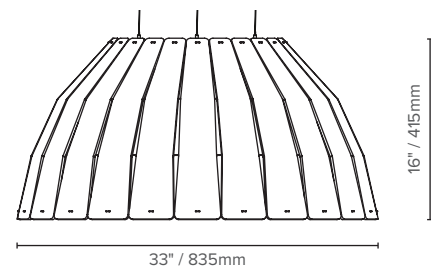

(S) dia 19" / 475mm x 11" / 270mm H	(M) dia 25" / 635mm x 13" / 335mm H	(L) dia 33" / 835mm / 16" / 415mm H
6 Sabins (imperial) 0.26 Sabins (metric)	10.6 Sabins (imperial) 0.44 Sabins (metric)	19.2 Sabins (imperial) 0.82 Sabins (metric)

LUXX BOX
 LUXXBOX USA INC × (P)+1 (415) 871 0448 × USA@LUXXBOX.COM
 LUXXBOX PTY LTD × (P)+61 7 3257 2822 × INFO@LUXXBOX.COM
 WWW.LUXXBOX.COM

TYPE:

PRODUCT DIMENSIONS

TOP VIEWS

SIDE VIEWS

SMALL

MEDIUM

LARGE