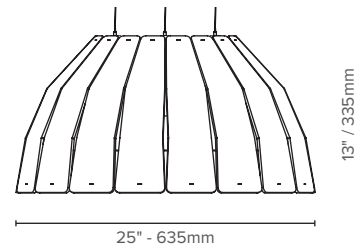

(S) dia 19" / 475mm x 11" / 270mm H	(M) dia 25" / 635mm x 13" / 335mm H	(L) dia 33" / 835mm / 16" / 415mm H
6 Sabins (imperial) 0.26 Sabins (metric)	10.6 Sabins (imperial) 0.44 Sabins (metric)	19.2 Sabins (imperial) 0.82 Sabins (metric)

LUXX BOX
 LUXXBOX USA INC × (P)+1 (415) 871 0448 × USA@LUXXBOX.COM
 LUXXBOX PTY LTD × (P)+61 7 3257 2822 × INFO@LUXXBOX.COM
 WWW.LUXXBOX.COM

TYPE:

PRODUCT DIMENSIONS

TOP VIEWS

SIDE VIEWS

SMALL

MEDIUM

LARGE