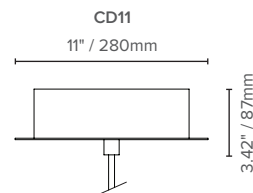

	SMALL (19" / 475mm)
Delivered Lumen Output	1680lm
Wattage	19W
Efficacy	88 lumens per watt
CRI	90
CCT	3000, 3500, 4000 K

	MEDIUM (25" / 635mm)
Delivered Lumen Output	1680lm
Wattage	19W
Efficacy	88 lumens per watt
CRI	90
CCT	3000, 3500, 4000 K

	LARGE (33" / 835mm)
Delivered Lumen Output	4500lm
Wattage	57W
Efficacy	79 lumens per watt
CRI	90
CCT	3000, 3500, 4000 K

LUMINOUS INTENSITY DISTRIBUTION

CANOPY INFORMATION

Please note power cord and canopy will always be supplied in black unless specified otherwise.

SIZE	NORTH AMERICA			GLOBAL		
	DRIVER OPTION		OB	DRIVER OPTION		OB
BC-S	SA	CD11	SA	SB	CD11	SB
BC-M	SA	CD11	SA	SB	CD11	SB
BC-L	SA	CD11	SA	SB	CD11	SB

Luxbox reserves the right to change the specification, material and colours at any time without notice. Standard warranty terms and conditions apply. All rights reserved. © Aug 2020 Ver 3.8
All dimensions and values on specification sheet are nominal.

(S) dia 19" / 475mm x 11" / 270mm H	(M) dia 25" / 635mm x 13" / 335mm H	(L) dia 33" / 835mm / 16" / 415mm H
6 Sabins (imperial) 0.26 Sabins (metric)	10.6 Sabins (imperial) 0.44 Sabins (metric)	19.2 Sabins (imperial) 0.82 Sabins (metric)