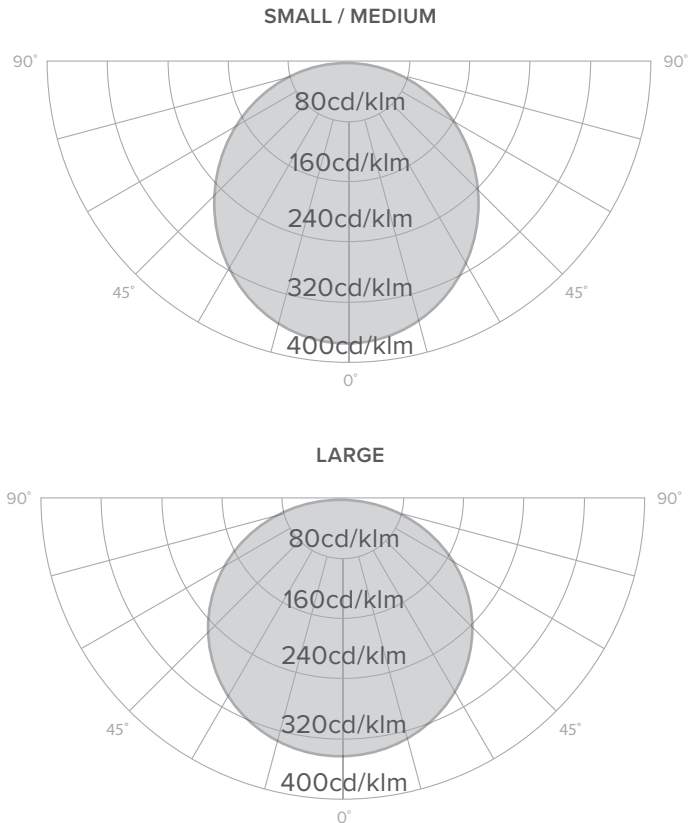

MOTIF

SIZE AND WEIGHT

	SMALL			MEDIUM			LARGE		
Output	Delivered Lumens	Wattage	Efficacy lm/W	Delivered Lumens	Wattage	Efficacy lm/W	Delivered Lumens	Wattage	Efficacy lm/W
Direct	1680	19	88	1680	19	88	4500	57	79
Weight	17.6 lbs / 8 Kg			22 lbs / 10 Kg			26.5 lbs / 12 Kg		

	SMALL (19" / 475mm)
Delivered Lumen Output	1680lm
Wattage	19W
Efficacy	88 lumens per watt
CRI	90
CCT	3000, 3500, 4000 K

	MEDIUM (25" / 635mm)
Delivered Lumen Output	1680lm
Wattage	19W
Efficacy	88 lumens per watt
CRI	90
CCT	3000, 3500, 4000 K

	LARGE (33" / 835mm)
Delivered Lumen Output	4500lm
Wattage	57W
Efficacy	79 lumens per watt
CRI	90
CCT	3000, 3500, 4000 K

LUMINOUS INTENSITY DISTRIBUTION

CANOPY INFORMATION

Please note power cord and canopy will always be supplied in black unless specified otherwise.

(S) dia 19" / 475mm x 11" / 270mm H	(M) dia 25" / 635mm x 13" / 335mm H	(L) dia 33" / 835mm / 16" / 415mm H
6 Sabins (imperial) 0.26 Sabins (metric)	10.6 Sabins (imperial) 0.44 Sabins (metric)	19.2 Sabins (imperial) 0.82 Sabins (metric)