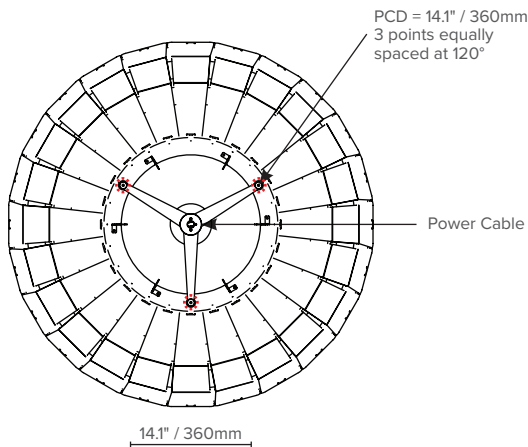

(S) dia 19" / 475mm x 11" / 270mm H	(M) dia 25" / 635mm x 13" / 335mm H	(L) dia 33" / 835mm / 16" / 415mm H
6 Sabins (imperial) 0.26 Sabins (metric)	10.6 Sabins (imperial) 0.44 Sabins (metric)	19.2 Sabins (imperial) 0.82 Sabins (metric)

LUXX BOX
 LUXXBOX USA INC × (P)+1 (415) 871 0448 × USA@LUXXBOX.COM
 LUXXBOX PTY LTD × (P)+61 7 3257 2822 × INFO@LUXXBOX.COM
 WWW.LUXXBOX.COM

TYPE:

PRODUCT DIMENSIONS

TOP VIEWS

SIDE VIEWS

SMALL

MEDIUM

LARGE