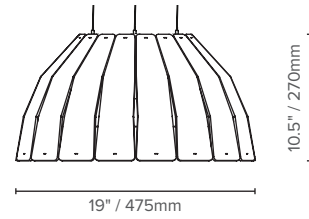

(S) dia 19" / 475mm x 11" / 270mm H	(M) dia 25" / 635mm x 13" / 335mm H	(L) dia 33" / 835mm / 16" / 415mm H
6 Sabins (imperial) 0.26 Sabins (metric)	10.6 Sabins (imperial) 0.44 Sabins (metric)	19.2 Sabins (imperial) 0.82 Sabins (metric)

LUXX BOX
 LUXXBOX USA INC × (P)+1 (415) 871 0448 × USA@LUXXBOX.COM
 LUXXBOX PTY LTD × (P)+61 7 3257 2822 × INFO@LUXXBOX.COM
 WWW.LUXXBOX.COM

TYPE:

PRODUCT DIMENSIONS

TOP VIEWS

SIDE VIEWS

SMALL

MEDIUM

LARGE