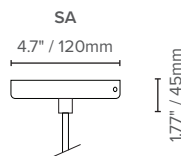

	LARGE (33" / 835mm)
Delivered Lumen Output	4500lm
Wattage	57W
Efficacy	79 lumens per watt
CRI	90
CCT	3000, 3500, 4000 K

LUMINOUS INTENSITY DISTRIBUTION

CANOPY INFORMATION

Please note power cord and canopy will always be supplied in black unless specified otherwise.

SIZE	NORTH AMERICA			GLOBAL		
	DRIVER OPTION		OB	DRIVER OPTION		OB
BC-S	SA	CD11	SA	SB	CD11	SB
BC-M	SA	CD11	SA	SB	CD11	SB
BC-L	SA	CD11	SA	SB	CD11	SB

Luxbox reserves the right to change the specification, material and colours at any time without notice. Standard warranty terms and conditions apply. All rights reserved. © Aug 2020 Ver 3.8
All dimensions and values on specification sheet are nominal.

(S) dia 19" / 475mm x 11" / 270mm H	(M) dia 25" / 635mm x 13" / 335mm H	(L) dia 33" / 835mm / 16" / 415mm H
6 Sabins (imperial) 0.26 Sabins (metric)	10.6 Sabins (imperial) 0.44 Sabins (metric)	19.2 Sabins (imperial) 0.82 Sabins (metric)