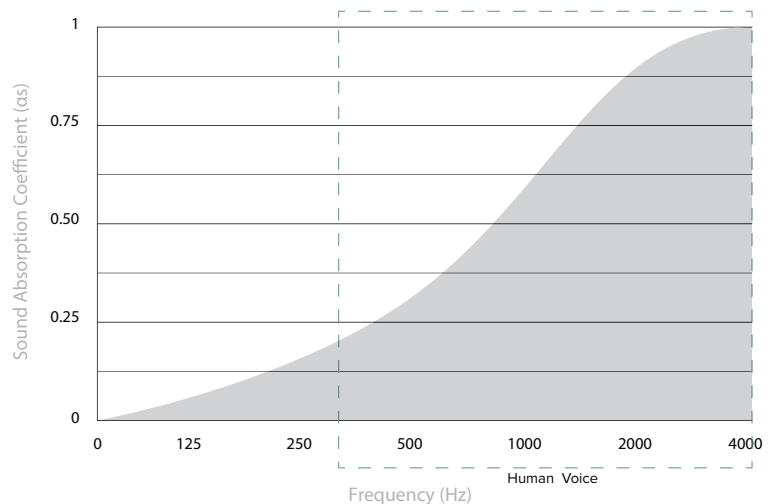

ACOUSTIC PROPERTIES

Visualization of decibel decay across the Vapor Echo range. Effects of a 0.45 NRC across a range of frequencies.

Luxxbox reserves the right to change the specification, material and colours at any time without notice. Standard warranty terms and conditions apply. All rights reserved. © Aug 2020 Ver 3.8
All dimensions and values on specification sheet are nominal.

LUXX BOX
LUXXBOX USA INC × (P)+1 (415) 871 0448 × USA@LUXXBOX.COM
LUXXBOX PTY LTD × (P)+61 7 3257 2822 × INFO@LUXXBOX.COM
WWW.LUXXBOX.COM