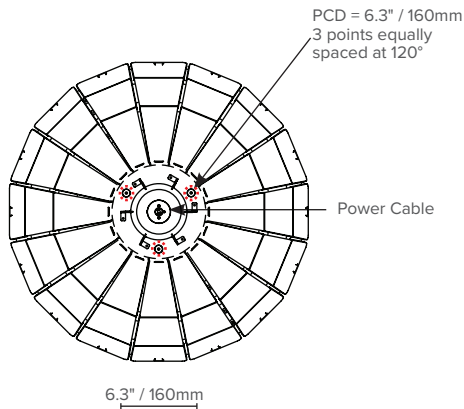

(S) dia 19" / 475mm x 11" / 270mm H	(M) dia 25" / 635mm x 13" / 335mm H	(L) dia 33" / 835mm / 16" / 415mm H
6 Sabins (imperial) 0.26 Sabins (metric)	10.6 Sabins (imperial) 0.44 Sabins (metric)	19.2 Sabins (imperial) 0.82 Sabins (metric)

LUXX BOX
 LUXXBOX USA INC × (P)+1 (415) 871 0448 × USA@LUXXBOX.COM
 LUXXBOX PTY LTD × (P)+61 7 3257 2822 × INFO@LUXXBOX.COM
 WWW.LUXXBOX.COM

TYPE:

PRODUCT DIMENSIONS

TOP VIEWS

SIDE VIEWS

SMALL

MEDIUM

LARGE