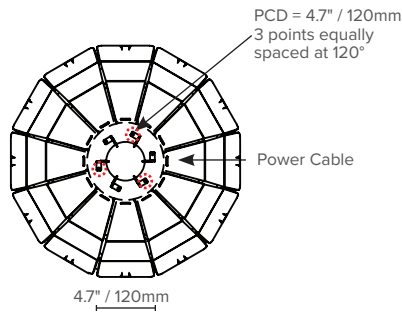

(S) dia 19" / 475mm x 11" / 270mm H	(M) dia 25" / 635mm x 13" / 335mm H	(L) dia 33" / 835mm / 16" / 415mm H
6 Sabins (imperial) 0.26 Sabins (metric)	10.6 Sabins (imperial) 0.44 Sabins (metric)	19.2 Sabins (imperial) 0.82 Sabins (metric)

LUXX BOX
 LUXXBOX USA INC × (P)+1 (415) 871 0448 × USA@LUXXBOX.COM
 LUXXBOX PTY LTD × (P)+61 7 3257 2822 × INFO@LUXXBOX.COM
 WWW.LUXXBOX.COM

TYPE:

PRODUCT DIMENSIONS

TOP VIEWS

SIDE VIEWS

SMALL

MEDIUM

LARGE