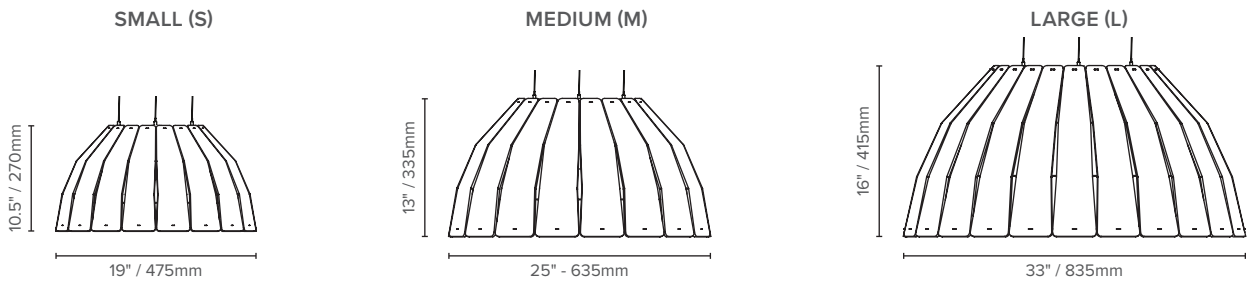

BIRDCAGE (LX-BC)

TYPE:

The elegant Birdcage pendant is part of Luxxbox's decorative pendant series made from acoustically rated panels. Adding a decorative touch to open plan collaborative spaces, the Birdcage is constructed from 0.3" / 6mm acoustic panels for highly effective sound management.

KEY BENEFITS

- Highly effective noise absorption
- Available in 3 sizes and a wide range of colors
- High performance dimmable LED light source (Direct)
- Optional E26 lamp holder
- Height adjustable 9' / 3m suspension cables per fixture
- 9' / 3m length of black woven power cable per fixture
- Acoustic panels are 100% recyclable and manufactured from 65% recycled material
- POE available on request
- IES photometric files available
- Bluetooth controller available upon request
- L70 lifetime rating of 50,000 hours
- Available in the Motif Collection

MOTIF

SIZE AND WEIGHT

	SMALL			MEDIUM			LARGE		
Output	Delivered Lumens	Wattage	Efficacy lm/W	Delivered Lumens	Wattage	Efficacy lm/W	Delivered Lumens	Wattage	Efficacy lm/W
Direct	1680	19	88	1680	19	88	4500	57	79
Weight	17.6 lbs / 8 Kg			22 lbs / 10 Kg			26.5 lbs / 12 Kg		

ORDER CODE

EXAMPLE: LX - BC - L - R - 40 - UNV - RD

(Luxxbox Birdcage, Large - dia 33" / 835mm, Red, 4000K, Universal 120-277V / 0-10V dimming, Remote driver)

LX - BC	SIZE	SHADE COLOR	COLOR TEMP	DRIVER / DIMMING	DRIVER TYPE						
BC	S	dia 19" / 475mm x 11" / 270mm H	Use color codes as shown	UNV	Remote driver						
	M	dia 25" / 635mm x 13" / 335mm H				30	3000K	Global 220 - 240V	CD	Canopy concealed driver	
	L	dia 33" / 835mm x 16" / 415mm H				35	3500K		1% dimming DSI / DALI	OB	On-board driver
		40	4000K								
			*E26								
			*E27								

(*E26/E27 options refer to the lampholder. The light bulb and the driver won't be supplied for these options.)