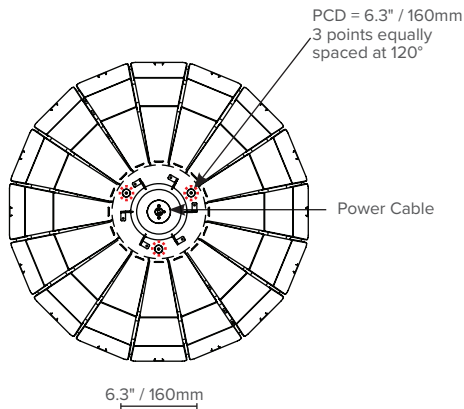

BIRDCAGE (LX-BC)

TYPE:

PRODUCT DIMENSIONS

TOP VIEWS

SIDE VIEWS

SMALL

MEDIUM

LARGE

Luxxbox reserves the right to change the specification, material and colors at any time without notice. Standard warranty terms and conditions apply. All rights reserved © All dimensions and values on specification sheet are nominal. December 2020. LX-Birdcage-Spec Sheet -2020 v3.9

LUXXBOX USA INC × (P)+1 (415) 871 0448 × USA@LUXXBOX.COM
LUXXBOX PTY LTD × (P)+61 7 3257 2822 × INFO@LUXXBOX.COM
WWW.LUXXBOX.COM