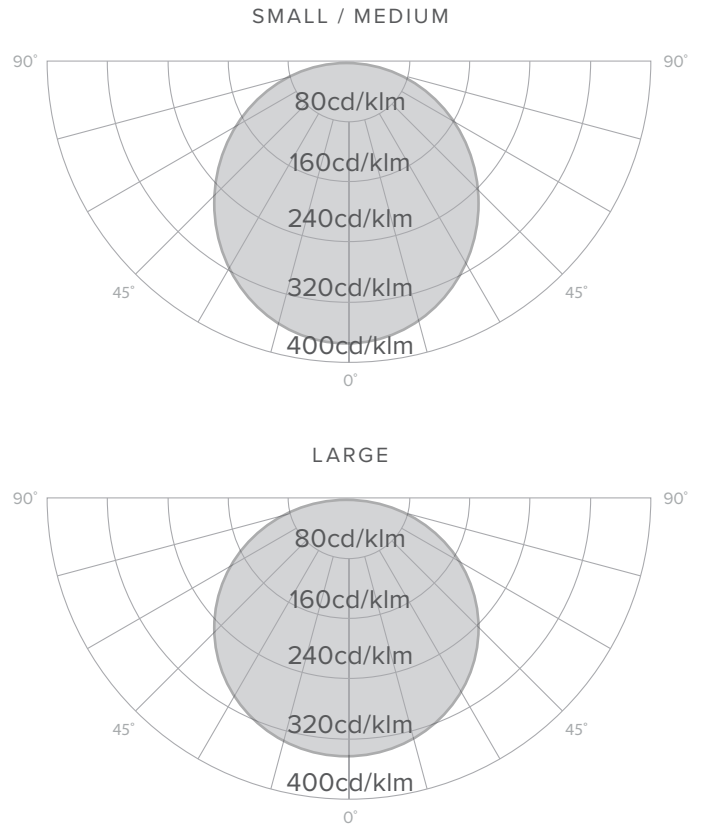

LUMINOUS INTENSITY DISTRIBUTION

CANOPY INFORMATION

Please note power cord and canopy will always be supplied in black unless specified otherwise.

SIZE	NORTH AMERICA			GLOBAL		
	DRIVER OPTION		OB	DRIVER OPTION		OB
BC-S	SA	CD11	SA	SB	CD11	SB
BC-M	SA	CD11	SA	SB	CD11	SB
BC-L	SA	CD11	SA	SB	CD11	SB

Luxbox reserves the right to change the specification, material and colors at any time without notice. Standard warranty terms and conditions apply. All rights reserved © All dimensions and values on specification sheet are nominal. December 2020. LX-Birdcage-Spec Sheet -2020 v3.9

LUXBOX USA INC × (P)+1 (415) 871 0448 × USA@LUXBOX.COM
LUXBOX PTY LTD × (P)+61 7 3257 2822 × INFO@LUXBOX.COM
WWW.LUXBOX.COM