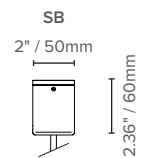

CANOPY INFORMATION

Please note power cord and canopy will always be supplied in black unless specified otherwise.

SIZE	NORTH AMERICA			GLOBAL		
	DRIVER OPTION		OB	DRIVER OPTION		OB
BC-S	SA	CD11	SA	SB	CD11	SB
BC-M	SA	CD11	SA	SB	CD11	SB
BC-L	SA	CD11	SA	SB	CD11	SB