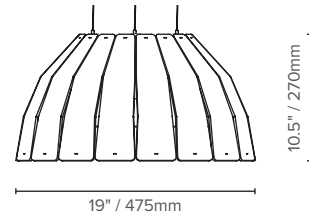

BIRDCAGE (LX-BC)

TYPE:

PRODUCT DIMENSIONS

TOP VIEWS

SIDE VIEWS

SMALL

MEDIUM

LARGE

Luxxbox reserves the right to change the specification, material and colors at any time without notice. Standard warranty terms and conditions apply. All rights reserved © All dimensions and values on specification sheet are nominal. December 2020. LX-Birdcage-Spec Sheet -2020 v3.9

LUXXBOX USA INC × (P)+1 (415) 871 0448 × USA@LUXXBOX.COM
LUXXBOX PTY LTD × (P)+61 7 3257 2822 × INFO@LUXXBOX.COM
WWW.LUXXBOX.COM