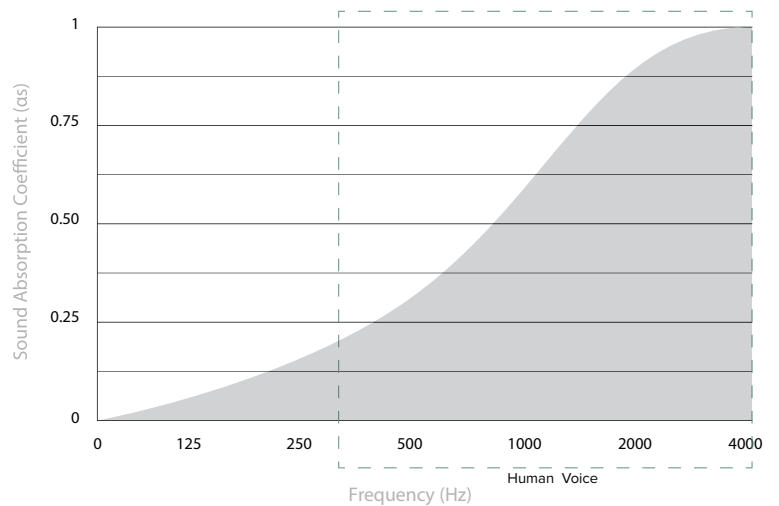

ACOUSTIC PROPERTIES

Visualization of decibel decay across the Vapor Echo range. Effects of a 0.45 NRC across a range of frequencies.