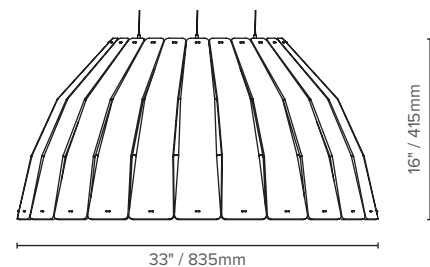

(S) dia 19" / 475mm x 11" / 270mm H	(M) dia 25" / 635mm x 13" / 335mm H	(L) dia 33" / 835mm / 16" / 415mm H
6 Sabins (imperial) 0.26 Sabins (metric)	10.6 Sabins (imperial) 0.44 Sabins (metric)	19.2 Sabins (imperial) 0.82 Sabins (metric)

## PRODUCT DIMENSIONS

### SIDE VIEWS

SMALL

MEDIUM

LARGE

Luxxbox reserves the right to change the specification, material and colors at any time without notice. Standard warranty terms and conditions apply. All rights reserved © All dimensions and values on specification sheet are nominal. December 2020. LX-Birdcage-Spec Sheet -2020 v3.9