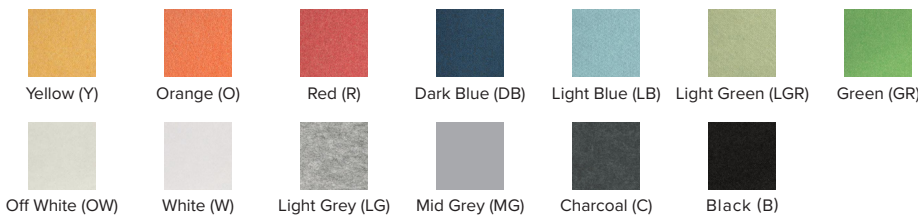

AVAILABLE COLORS

Colors are subject to lead times and variations across batches

Luxxbox reserves the right to change the specification, material and colors at any time without notice. Standard warranty terms and conditions apply. All rights reserved © All dimensions and values on specification sheet are nominal. December 2020. LX-Birdcage-Spec Sheet -2020 v3.9

LUXXBOX USA INC × (P)+1 (415) 871 0448 × USA@LUXXBOX.COM
LUXXBOX PTY LTD × (P)+61 7 3257 2822 × INFO@LUXXBOX.COM
WWW.LUXXBOX.COM