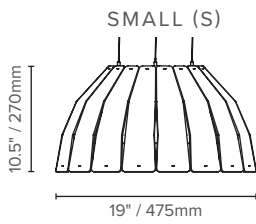

## SIZE, OUTPUT AND WEIGHT

Output	SMALL			MEDIUM			LARGE		
	Delivered Lumens	Wattage	Efficacy lm/W	Delivered Lumens	Wattage	Efficacy lm/W	Delivered Lumens	Wattage	Efficacy lm/W
Direct	1680	19	88	1680	19	88	4500	57	79
Weight	17.6 lbs / 8 Kg			22 lbs / 10 Kg			26.5 lbs / 12 Kg		

## PRODUCT DIMENSIONS