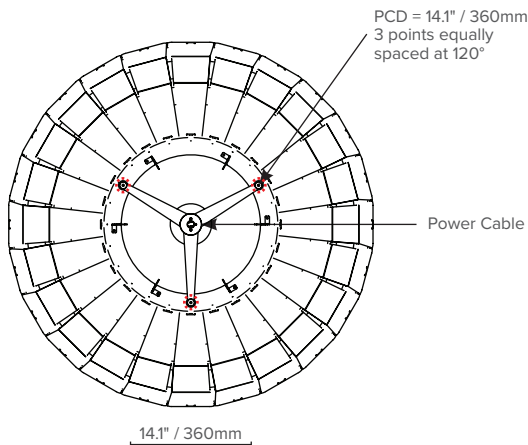

(S) dia 19" / 475mm x 11" / 270mm H	(M) dia 25" / 635mm x 13" / 335mm H	(L) dia 33" / 835mm / 16" / 415mm H
6 Sabins (imperial) 0.26 Sabins (metric)	10.6 Sabins (imperial) 0.44 Sabins (metric)	19.2 Sabins (imperial) 0.82 Sabins (metric)

## PRODUCT DIMENSIONS

### SIDE VIEWS

SMALL

MEDIUM

LARGE

Luxxbox reserves the right to change the specification, material and colors at any time without notice. Standard warranty terms and conditions apply. All rights reserved © All dimensions and values on specification sheet are nominal. December 2020. LX-Birdcage-Spec Sheet -2020 v3.9