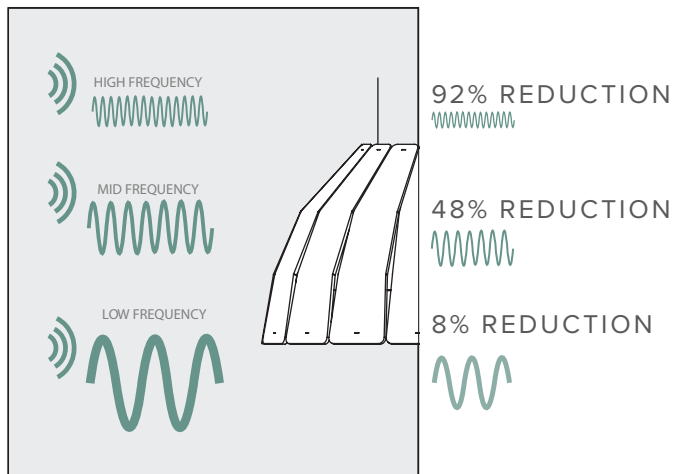

ACOUSTIC PROPERTIES

Visualization of decibel decay across the Vapor Echo range. Effects of a 0.45 NRC across a range of frequencies.