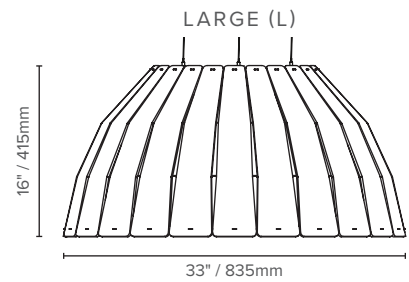

## SIZE, OUTPUT AND WEIGHT

Output	SMALL			MEDIUM			LARGE		
	Delivered Lumens	Wattage	Efficacy lm/W	Delivered Lumens	Wattage	Efficacy lm/W	Delivered Lumens	Wattage	Efficacy lm/W
Direct	1680	19	88	1680	19	88	4500	57	79
Weight	17.6 lbs / 8 Kg			22 lbs / 10 Kg			26.5 lbs / 12 Kg		

## PRODUCT DIMENSIONS