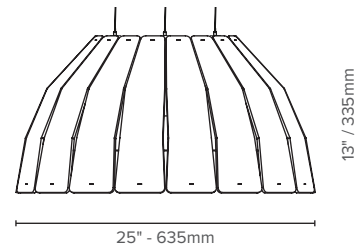

BIRDCAGE (LX-BC)

TYPE:

PRODUCT DIMENSIONS

TOP VIEWS

SIDE VIEWS

SMALL

MEDIUM

LARGE

Luxxbox reserves the right to change the specification, material and colors at any time without notice. Standard warranty terms and conditions apply. All rights reserved © All dimensions and values on specification sheet are nominal. December 2020. LX-Birdcage-Spec Sheet -2020 v3.9

LUXXBOX USA INC × (P)+1 (415) 871 0448 × USA@LUXXBOX.COM
LUXXBOX PTY LTD × (P)+61 7 3257 2822 × INFO@LUXXBOX.COM
WWW.LUXXBOX.COM