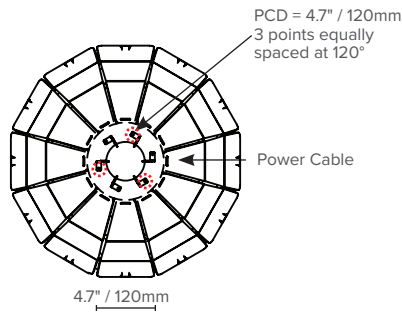

BIRDCAGE (LX-BC)

TYPE:

PRODUCT DIMENSIONS

TOP VIEWS

SIDE VIEWS

SMALL

MEDIUM

LARGE

Luxxbox reserves the right to change the specification, material and colors at any time without notice. Standard warranty terms and conditions apply. All rights reserved © All dimensions and values on specification sheet are nominal. December 2020. LX-Birdcage-Spec Sheet -2020 v3.9

LUXXBOX USA INC × (P)+1 (415) 871 0448 × USA@LUXXBOX.COM
LUXXBOX PTY LTD × (P)+61 7 3257 2822 × INFO@LUXXBOX.COM
WWW.LUXXBOX.COM