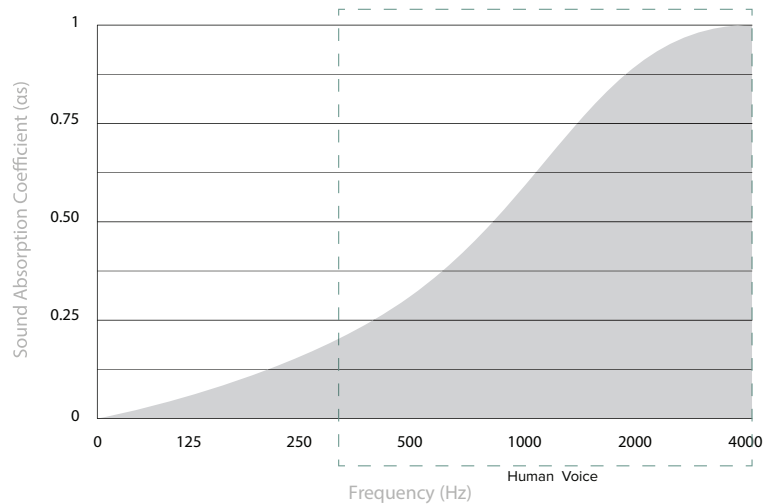

ACOUSTIC PROPERTIES

Visualization of decibel decay across the Vapor Echo range. Effects of a 0.45 NRC across a range of frequencies.