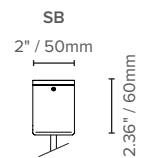

CANOPY INFORMATION

Please note power cord and canopy will always be supplied in black unless specified otherwise.

SIZE	NORTH AMERICA			GLOBAL		
	DRIVER OPTION		OB	DRIVER OPTION		OB
	RD	CD		RD	CD	
BC-S	SA	CD11	SA	SB	CD11	SB
BC-M	SA	CD11	SA	SB	CD11	SB
BC-L	SA	CD11	SA	SB	CD11	SB