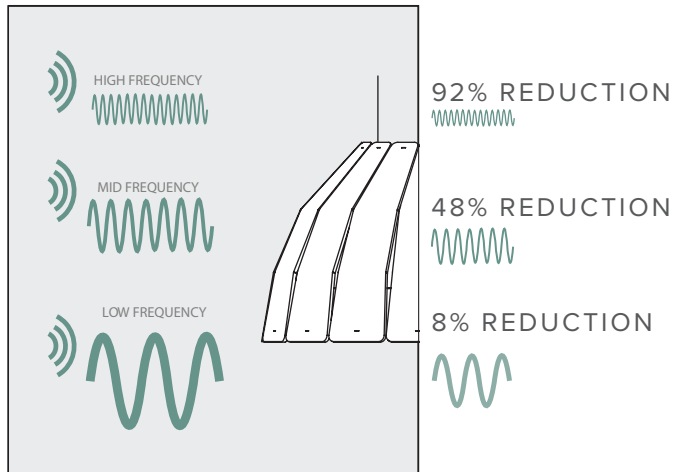

ACOUSTIC PROPERTIES

Visualization of decibel decay across the Vapor Echo range. Effects of a 0.45 NRC across a range of frequencies.