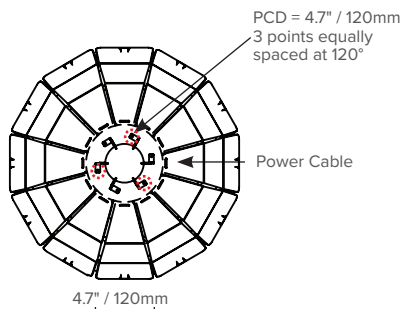

BIRDCAGE (LX-BC)

TYPE:

PRODUCT DIMENSIONS

TOP VIEWS

SIDE VIEWS

SMALL

MEDIUM

LARGE

Luxxbox reserves the right to change the specification, material and colors at any time without notice. Standard warranty terms and conditions apply. All rights reserved © All dimensions and values on specification sheet are nominal. February 2021. LX-Birdcage-Spec Sheet -v4.0

LUXXBOX USA INC × (P)+1 (415) 871 0448 × USA@LUXXBOX.COM
LUXXBOX PTY LTD × (P)+61 7 3257 2822 × INFO@LUXXBOX.COM
WWW.LUXXBOX.COM