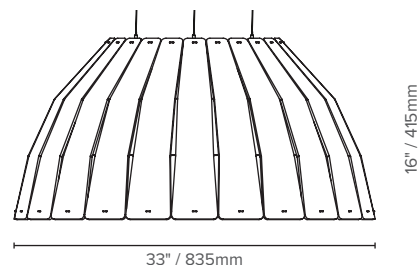

## PRODUCT DIMENSIONS

### SIDE VIEWS

SMALL

MEDIUM

LARGE

Luxxbox reserves the right to change the specification, material and colors at any time without notice. Standard warranty terms and conditions apply. All rights reserved © All dimensions and values on specification sheet are nominal. February 2021. LX-Birdcage-Spec Sheet -v4.0