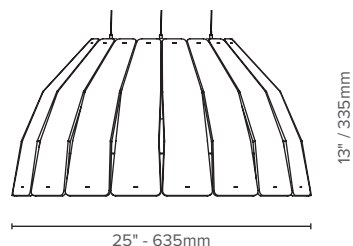

BIRDCAGE (LX-BC)

TYPE:

PRODUCT DIMENSIONS

TOP VIEWS

SIDE VIEWS

SMALL

MEDIUM

LARGE

Luxxbox reserves the right to change the specification, material and colors at any time without notice. Standard warranty terms and conditions apply. All rights reserved © All dimensions and values on specification sheet are nominal. February 2021. LX-Birdcage-Spec Sheet -v4.0

LUXXBOX USA INC × (P)+1 (415) 871 0448 × USA@LUXXBOX.COM
LUXXBOX PTY LTD × (P)+61 7 3257 2822 × INFO@LUXXBOX.COM
WWW.LUXXBOX.COM