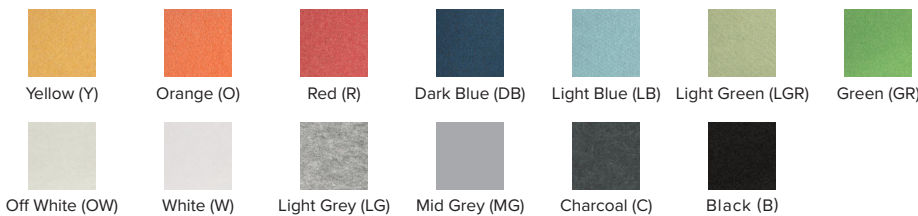

AVAILABLE COLORS

Colors are subject to lead times and variations across batches

Luxxbox reserves the right to change the specification, material and colors at any time without notice. Standard warranty terms and conditions apply. All rights reserved © All dimensions and values on specification sheet are nominal. February 2021. LX-Birdcage-Spec Sheet -v4.0

**luxx
box** LUXXBOX USA INC × (P)+1 (415) 871 0448 × USA@LUXXBOX.COM
LUXXBOX PTY LTD × (P)+61 7 3257 2822 × INFO@LUXXBOX.COM
WWW.LUXXBOX.COM