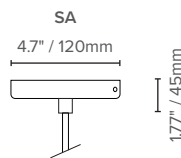

CANOPY INFORMATION

Please note power cord and canopy will always be supplied in black unless specified otherwise.

SIZE	NORTH AMERICA			GLOBAL		
	DRIVER OPTION		OB	DRIVER OPTION		OB
	RD	CD		RD	CD	
BC-S	SA	CD11	SA	SB	CD11	SB
BC-M	SA	CD11	SA	SB	CD11	SB
BC-L	SA	CD11	SA	SB	CD11	SB