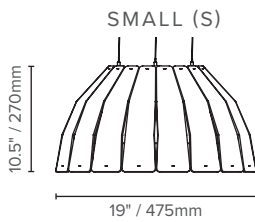

## SIZE, OUTPUT AND WEIGHT

	SMALL			MEDIUM			LARGE		
<b>Output</b>	Delivered Lumens	Wattage	Efficacy lm/W	Delivered Lumens	Wattage	Efficacy lm/W	Delivered Lumens	Wattage	Efficacy lm/W
<b>Direct</b>	1680	19	88	1680	19	88	4500	57	79
<b>Weight</b>	17.6 lbs / 8 Kg			22 lbs / 10 Kg			26.5 lbs / 12 Kg		

## PRODUCT DIMENSIONS