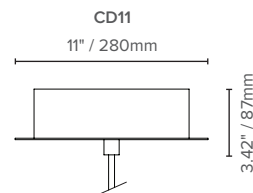

CANOPY INFORMATION

Please note power cord and canopy will always be supplied in black unless specified otherwise.

SIZE	NORTH AMERICA			GLOBAL		
	DRIVER OPTION		OB	DRIVER OPTION		OB
	RD	CD		RD	CD	
BC-S	SA	CD11	SA	SB	CD11	SB
BC-M	SA	CD11	SA	SB	CD11	SB
BC-L	SA	CD11	SA	SB	CD11	SB