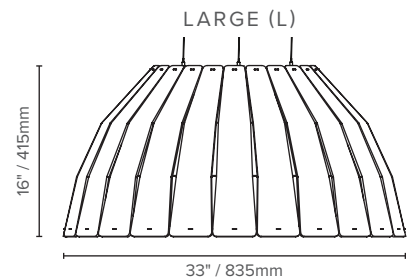

## SIZE, OUTPUT AND WEIGHT

	SMALL			MEDIUM			LARGE		
<b>Output</b>	Delivered Lumens	Wattage	Efficacy lm/W	Delivered Lumens	Wattage	Efficacy lm/W	Delivered Lumens	Wattage	Efficacy lm/W
<b>Direct</b>	1680	19	88	1680	19	88	4500	57	79
<b>Weight</b>	17.6 lbs / 8 Kg			22 lbs / 10 Kg			26.5 lbs / 12 Kg		

## PRODUCT DIMENSIONS