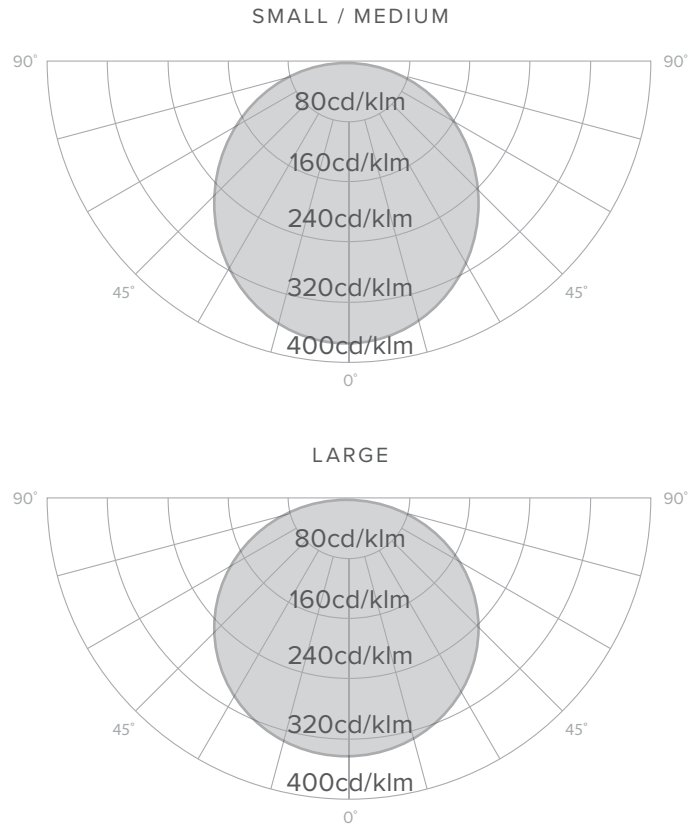

LUMINOUS INTENSITY DISTRIBUTION

CANOPY INFORMATION

Please note power cord and canopy will always be supplied in black unless specified otherwise.

SIZE	NORTH AMERICA			GLOBAL		
	DRIVER OPTION		OB	DRIVER OPTION		OB
	RD	CD		RD	CD	
BC-S	SA	CD11	SA	SB	CD11	SB
BC-M	SA	CD11	SA	SB	CD11	SB
BC-L	SA	CD11	SA	SB	CD11	SB

Luxbox reserves the right to change the specification, material and colors at any time without notice. Standard warranty terms and conditions apply. All rights reserved © All dimensions and values on specification sheet are nominal. February 2021. LX-Birdcage-Spec Sheet -v4.0

LUXBOX USA INC × (P)+1 (415) 871 0448 × USA@LUXBOX.COM
LUXBOX PTY LTD × (P)+61 7 3257 2822 × INFO@LUXBOX.COM
WWW.LUXBOX.COM