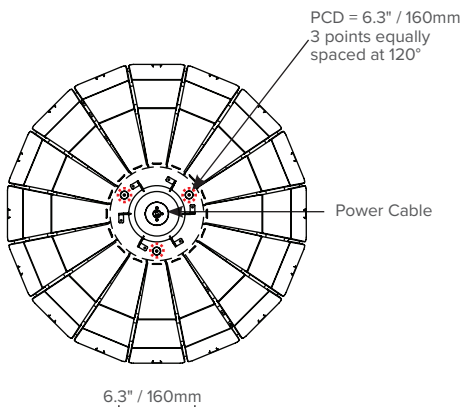

BIRDCAGE (LX-BC)

TYPE:

PRODUCT DIMENSIONS

TOP VIEWS

SIDE VIEWS

SMALL

MEDIUM

LARGE

Luxxbox reserves the right to change the specification, material and colors at any time without notice. Standard warranty terms and conditions apply. All rights reserved © All dimensions and values on specification sheet are nominal. February 2021. LX-Birdcage-Spec Sheet -v4.0

LUXXBOX USA INC × (P)+1 (415) 871 0448 × USA@LUXXBOX.COM
LUXXBOX PTY LTD × (P)+61 7 3257 2822 × INFO@LUXXBOX.COM
WWW.LUXXBOX.COM