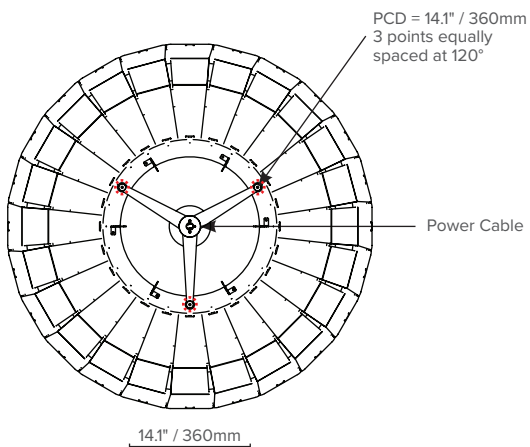

(S) dia 19" / 475mm x 11" / 270mm H	(M) dia 25" / 635mm x 13" / 335mm H	(L) dia 33" / 835mm / 16" / 415mm H
6 Sabins (imperial) 0.26 Sabins (metric)	10.6 Sabins (imperial) 0.44 Sabins (metric)	19.2 Sabins (imperial) 0.82 Sabins (metric)

## PRODUCT DIMENSIONS

### SIDE VIEWS

SMALL

MEDIUM

LARGE

Luxxbox reserves the right to change the specification, material and colors at any time without notice. Standard warranty terms and conditions apply. All rights reserved © All dimensions and values on specification sheet are nominal. February 2021. LX-Birdcage-Spec Sheet -v4.0