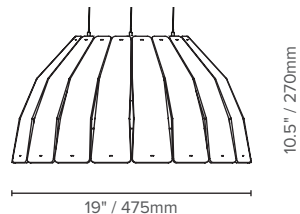

BIRDCAGE (LX-BC)

TYPE:

PRODUCT DIMENSIONS

TOP VIEWS

SIDE VIEWS

SMALL

MEDIUM

LARGE

Luxxbox reserves the right to change the specification, material and colors at any time without notice. Standard warranty terms and conditions apply. All rights reserved © All dimensions and values on specification sheet are nominal. February 2021. LX-Birdcage-Spec Sheet -v4.0

LUXXBOX USA INC × (P)+1 (415) 871 0448 × USA@LUXXBOX.COM
LUXXBOX PTY LTD × (P)+61 7 3257 2822 × INFO@LUXXBOX.COM
WWW.LUXXBOX.COM