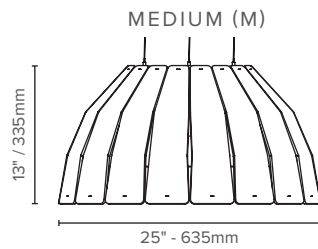

## SIZE, OUTPUT AND WEIGHT

	SMALL			MEDIUM			LARGE		
<b>Output</b>	Delivered Lumens	Wattage	Efficacy lm/W	Delivered Lumens	Wattage	Efficacy lm/W	Delivered Lumens	Wattage	Efficacy lm/W
<b>Direct</b>	1680	19	88	1680	19	88	4500	57	79
<b>Weight</b>	17.6 lbs / 8 Kg			22 lbs / 10 Kg			26.5 lbs / 12 Kg		

## PRODUCT DIMENSIONS