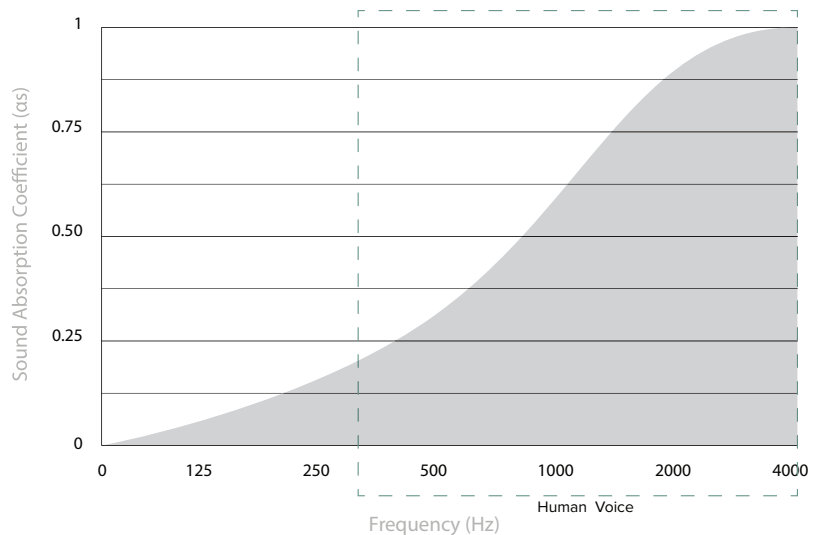

PET ACOUSTIC PROPERTIES

Products are given a Noise Reduction Coefficient (NRC) from 0 to 1 based on their ability to absorb sound, where 1.0 equals 100% sound absorption. The NRC is used to calculate Sabin value of any surface material. The Sabin value equals the NRC multiplied by the total surface area in squared feet or squared metres.

(S) 18.5" / 470MM	(M) 29.5" / 750mm	(L) 52" / 1310mm	(XL) 74" / 1870mm
1.7 Sabins (imperial) 0.07 Sabins (metric)	2.8 Sabins (imperial) 0.12 Sabins (metric)	4.9 Sabins (imperial) 0.2 Sabins (metric)	7 Sabins (imperial) 0.29 Sabins (metric)

ACOUSTIC PROPERTIES

Visualization of decibel decay across the Dasch range. Effects of a 0.45 NRC across a range of frequencies.

Luxxbox reserves the right to change the specification, material and colors at any time without notice. Standard warranty terms and conditions apply. All rights reserved. © Aug 2020 Ver 3.5
All dimensions and values on specification sheet are nominal.

LUXXBOX USA INC × (P)+1 (415) 871 0448 × USA@LUXXBOX.COM
LUXXBOX PTY LTD × (P)+61 7 3257 2822 × INFO@LUXXBOX.COM
WWW.LUXXBOX.COM