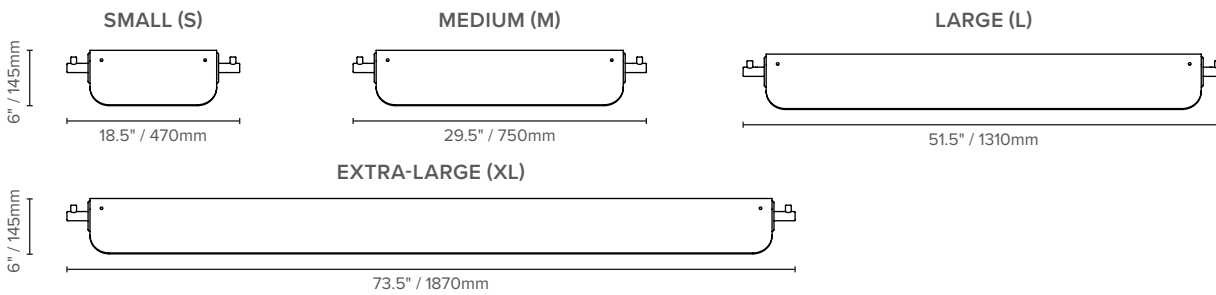

## SIZE AND WEIGHT

	SMALL			MEDIUM			LARGE			EXTRA LARGE		
	Delivered Lumens	Wattage	Efficacy lm/W	Delivered Lumens	Wattage	Efficacy lm/W	Delivered Lumens	Wattage	Efficacy lm/W	Delivered Lumens	Wattage	Efficacy lm/W
Direct Output	209	15	14	469	24	20	964	50	19	1540	73	21
Weight	13.2 lbs / 6 Kg			17.6 lbs / 8 Kg			22 lbs / 10 Kg			30.9 lbs / 14 Kg		

## PHOTOMETRICS

SMALL (18.5" / 470mm)	
Delivered Lumen Output	209lm
Wattage	14W
Efficacy	19 lumens per watt
CRI	90
CCT	3000, 3500, 4000 K

MEDIUM (29.5" / 750mm)	
Delivered Lumen Output	469lm
Wattage	22W
Efficacy	19 lumens per watt
CRI	90
CCT	3000, 3500, 4000 K

(S) 18.5" / 470MM	(M) 29.5" / 750mm	(L) 52" / 1310mm	(XL) 74" / 1870mm
1.7 Sabins (imperial) 0.07 Sabins (metric)	2.8 Sabins (imperial) 0.12 Sabins (metric)	4.9 Sabins (imperial) 0.2 Sabins (metric)	7 Sabins (imperial) 0.29 Sabins (metric)

## PRODUCT DIMENSIONS