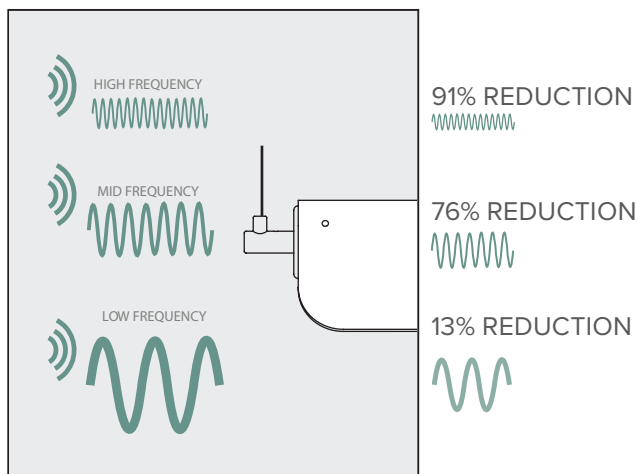

PET ACOUSTIC PROPERTIES

Products are given a Noise Reduction Coefficient (NRC) from 0 to 1 based on their ability to absorb sound, where 1.0 equals 100% sound absorption. The NRC is used to calculate Sabin value of any surface material. The Sabin value equals the NRC multiplied by the total surface area in squared feet or squared metres.

(S) 18.5" / 470MM	(M) 29.5" / 750mm	(L) 52" / 1310mm	(XL) 74" / 1870mm
1.7 Sabins (imperial) 0.07 Sabins (metric)	2.8 Sabins (imperial) 0.12 Sabins (metric)	4.9 Sabins (imperial) 0.2 Sabins (metric)	7 Sabins (imperial) 0.29 Sabins (metric)

ACOUSTIC PROPERTIES

Visualization of decibel decay across the Dasch range. Effects of a 0.45 NRC across a range of frequencies.

Luxxbox reserves the right to change the specification, material and colors at any time without notice. Standard warranty terms and conditions apply. All rights reserved. © Aug 2020 Ver 3.5
All dimensions and values on specification sheet are nominal.

LUXXBOX USA INC × (P)+1 (415) 871 0448 × USA@LUXXBOX.COM
LUXXBOX PTY LTD × (P)+61 7 3257 2822 × INFO@LUXXBOX.COM
WWW.LUXXBOX.COM