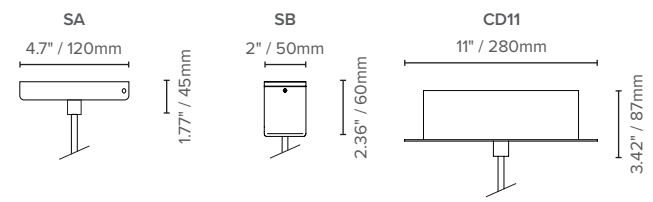

CANOPY INFORMATION

Please note power cord and canopy will always be supplied in black unless specified otherwise.

SIZE	NORTH AMERICA		GLOBAL	
	DRIVER OPTION		DRIVER OPTION	
	RD	CD	RD	CD
DA-S	SA	CD11	SB	CD11
DA-M	SA	CD11	SB	CD11
DA-L	SA	CD11	SB	CD11
DA-XL	SA	CD11	SB	CD11

Luxbox reserves the right to change the specification, material and colors at any time without notice. Standard warranty terms and conditions apply. All rights reserved. © Aug 2020 Ver 3.5
All dimensions and values on specification sheet are nominal.

LUXBOX USA INC × (P)+1 (415) 871 0448 × USA@LUXBOX.COM
LUXBOX PTY LTD × (P)+61 7 3257 2822 × INFO@LUXBOX.COM
WWW.LUXBOX.COM