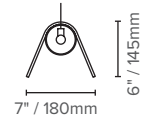

DASCH (LX-DA)

TYPE:

PRODUCT DIMENSIONS

SIDE VIEWS

SMALL

END VIEW

MEDIUM

LARGE

EXTRA-LARGE

EXAMPLE: SUSPENSION - POWER

On the side views above you can see the power cord will always exit the pendant through the side of the pendant, very close to the suspension cable.

At the moment we don't supply canopies with suspension points, so our recommended method of installation is shown on the diagram on the right.

You will find more detailed information about the canopy on page 3 of this document or on the Installation Instructions document on our website.

Recommended Installation

Luxxbox reserves the right to change the specification, material and colors at any time without notice. Standard warranty terms and conditions apply. All rights reserved. © Aug 2020 Ver 3.5
All dimensions and values on specification sheet are nominal.

LUXXBOX USA INC × (P)+1 (415) 871 0448 × USA@LUXXBOX.COM
LUXXBOX PTY LTD × (P)+61 7 3257 2822 × INFO@LUXXBOX.COM
WWW.LUXXBOX.COM