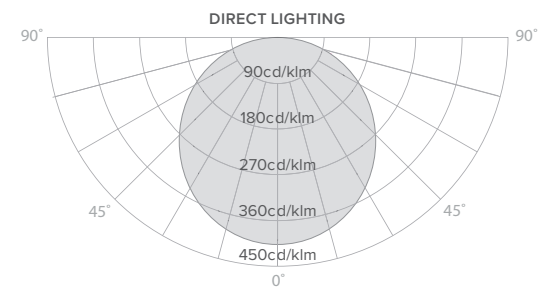

## SIZE AND WEIGHT

	SMALL			MEDIUM			LARGE			EXTRA LARGE		
	Delivered Lumens	Wattage	Efficacy lm/W	Delivered Lumens	Wattage	Efficacy lm/W	Delivered Lumens	Wattage	Efficacy lm/W	Delivered Lumens	Wattage	Efficacy lm/W
Direct Output	209	15	14	469	24	20	964	50	19	1540	73	21
Weight	13.2 lbs / 6 Kg			17.6 lbs / 8 Kg			22 lbs / 10 Kg			30.9 lbs / 14 Kg		

## PHOTOMETRICS

SMALL (18.5" / 470mm)	
Delivered Lumen Output	209lm
Wattage	14W
Efficacy	19 lumens per watt
CRI	90
CCT	3000, 3500, 4000 K

MEDIUM (29.5" / 750mm)	
Delivered Lumen Output	469lm
Wattage	22W
Efficacy	19 lumens per watt
CRI	90
CCT	3000, 3500, 4000 K

LARGE (52" / 1310mm)	
Delivered Lumen Output	964lm
Wattage	44W
Efficacy	19 lumens per watt
CRI	90
CCT	3000, 3500, 4000 K

EXTRA LARGE (74" / 1870mm)	
Delivered Lumen Output	1540lm
Wattage	65W
Efficacy	19 lumens per watt
CRI	90
CCT	3000, 3500, 4000 K

## LUMINOUS INTENSITY DISTRIBUTION