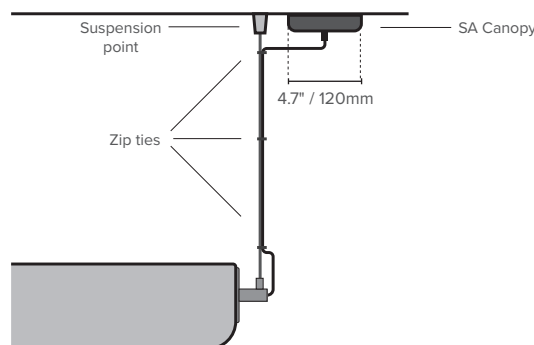

Recommended Installation

Luxxbox reserves the right to change the specification, material and colors at any time without notice. Standard warranty terms and conditions apply. All rights reserved. © Aug 2020 Ver 3.5
All dimensions and values on specification sheet are nominal.

LUXXBOX USA INC × (P)+1 (415) 871 0448 × USA@LUXXBOX.COM
LUXXBOX PTY LTD × (P)+61 7 3257 2822 × INFO@LUXXBOX.COM
WWW.LUXXBOX.COM