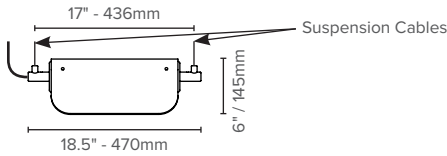

PRODUCT DIMENSIONS

SIDE VIEWS

SMALL