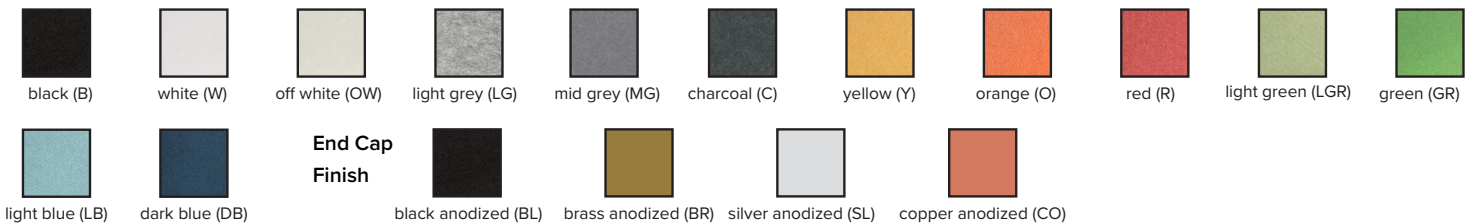

AVAILABLE COLORS

Colors are subject to lead times and variations across batches

Luxxbox reserves the right to change the specification, material and colors at any time without notice. Standard warranty terms and conditions apply. All rights reserved. © Aug 2020 Ver 3.5
All dimensions and values on specification sheet are nominal.