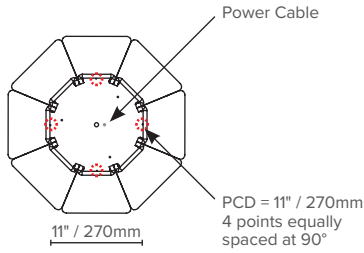

VAPOR ECHO (LX-VE)

TYPE:

PRODUCT DIMENSIONS

TOP VIEWS

SIDE VIEWS

SMALL

MEDIUM

LARGE

Luxxbox reserves the right to change the specification, material and colors at any time without notice. Standard warranty terms and conditions apply. All rights reserved. © Aug 2020 Ver 4.9
All dimensions and values on specification sheet are nominal.

LUXXBOX USA INC × (P)+1 (415) 871 0448 × USA@LUXXBOX.COM
LUXXBOX PTY LTD × (P)+61 7 3257 2822 × INFO@LUXXBOX.COM
WWW.LUXXBOX.COM