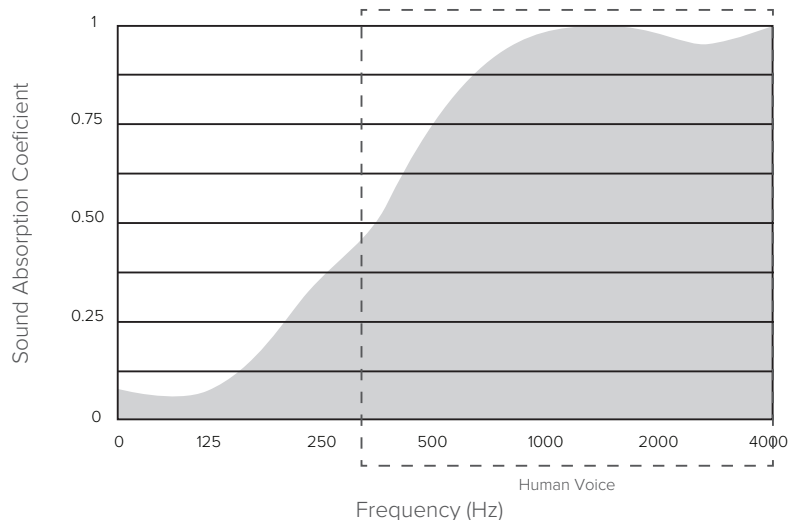

ACOUSTIC PROPERTIES

Visualization of decibel decay across the Vapor Echo range. Effects of a 0.7 NRC across a range of frequencies.