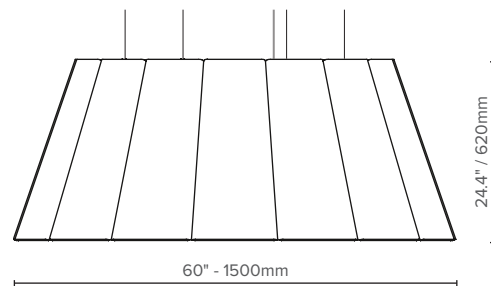

(S) dia 19.5" / 500mm x 14.2" / 360mm H	(M) dia 37.4" / 950mm x 17.7" / 450mm H	(L) dia 60" / 1500mm x 24.4" / 620mm H
8.1 Sabins (imperial) 0.74 Sabins (metric)	18.1 Sabins (imperial) 1.68 Sabins (metric)	31.6 Sabins (imperial) 2.94 Sabins (metric)

## PRODUCT DIMENSIONS

### SIDE VIEWS

SMALL

MEDIUM

LARGE

Luxxbox reserves the right to change the specification, material and colors at any time without notice. Standard warranty terms and conditions apply. All rights reserved. © Aug 2020 Ver 4.9  
All dimensions and values on specification sheet are nominal.