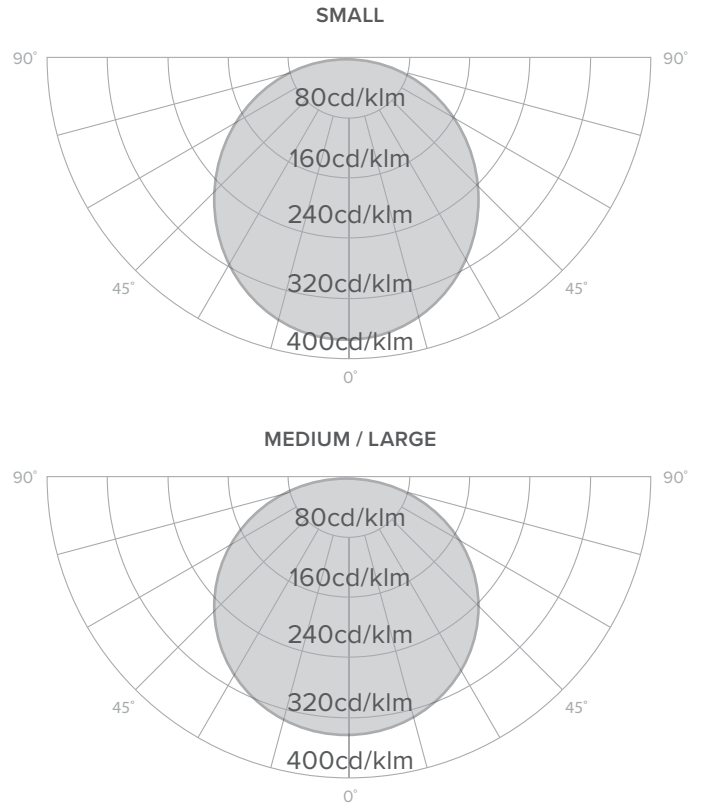

LUMINOUS INTENSITY DISTRIBUTION

*Luminous intensity applies for each LED panel (Direct / Indirect).

CANOPY INFORMATION

Please note power cord and canopy will always be supplied in black unless specified otherwise.

	DIRECT OR INDIRECT			DIRECT AND INDIRECT			
	SIZE	DRIVER OPTION			RD	CD	OB
NORTH AMERICA	VE-S	SA	CD11	SA	SA	CD11	SA
	VE-M	SA	CD11	SA	SA	CD13	SA
	VE-L	SA	CD11	SA	SA	CD13	SA
GLOBAL	SIZE	DRIVER OPTION			RD	CD	OB
	VE-S	SB	CD11	SB	SB	CD11	SB
	VE-M	SB	CD11	SB	SB	CD13	SB
	VE-L	SB	CD11	SB	SB	CD13	SB