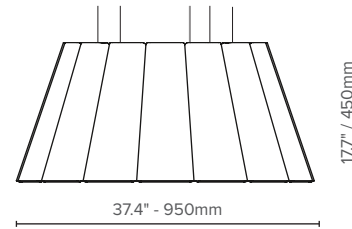

VAPOR ECHO (LX-VE)

TYPE:

PRODUCT DIMENSIONS

TOP VIEWS

SIDE VIEWS

SMALL

MEDIUM

LARGE

Luxxbox reserves the right to change the specification, material and colors at any time without notice. Standard warranty terms and conditions apply. All rights reserved. © Aug 2020 Ver 4.9
All dimensions and values on specification sheet are nominal.

LUXXBOX USA INC × (P)+1 (415) 871 0448 × USA@LUXXBOX.COM
LUXXBOX PTY LTD × (P)+61 7 3257 2822 × INFO@LUXXBOX.COM
WWW.LUXXBOX.COM