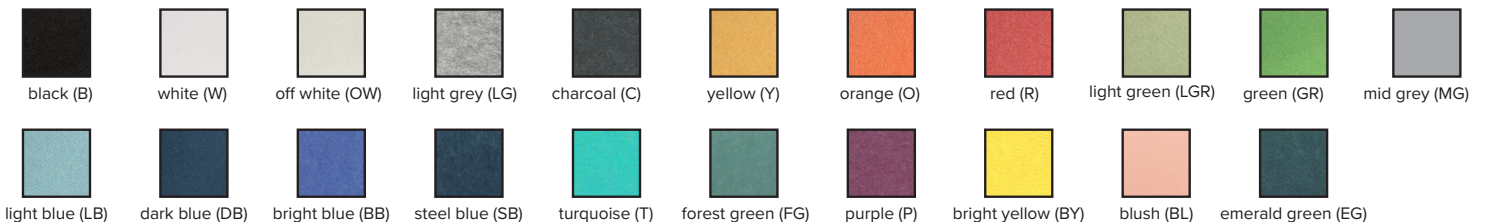

AVAILABLE COLORS

Colors are subject to lead times and variations across batches

Luxxbox reserves the right to change the specification, material and colors at any time without notice. Standard warranty terms and conditions apply. All rights reserved. © Aug 2020 Ver 4.9
All dimensions and values on specification sheet are nominal.

LUXXBOX USA INC × (P)+1 (415) 871 0448 × USA@LUXXBOX.COM
LUXXBOX PTY LTD × (P)+61 7 3257 2822 × INFO@LUXXBOX.COM
WWW.LUXXBOX.COM