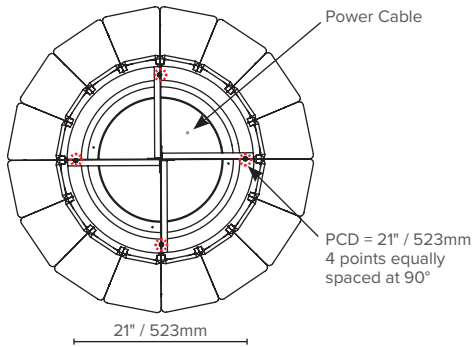

VAPOR ECHO (LX-VE)

TYPE:

PRODUCT DIMENSIONS

TOP VIEWS

SIDE VIEWS

SMALL

MEDIUM

LARGE

Luxxbox reserves the right to change the specification, material and colors at any time without notice. Standard warranty terms and conditions apply. All rights reserved. © Aug 2020 Ver 4.9
All dimensions and values on specification sheet are nominal.

LUXXBOX USA INC × (P)+1 (415) 871 0448 × USA@LUXXBOX.COM
LUXXBOX PTY LTD × (P)+61 7 3257 2822 × INFO@LUXXBOX.COM
WWW.LUXXBOX.COM