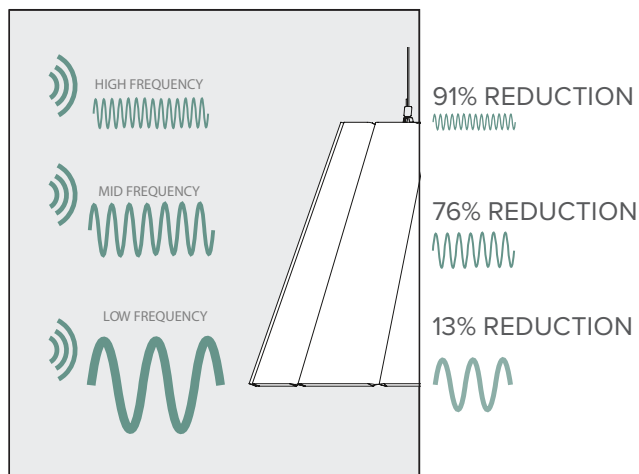

ACOUSTIC PROPERTIES

Visualization of decibel decay across the Vapor Echo range. Effects of a 0.7 NRC across a range of frequencies.