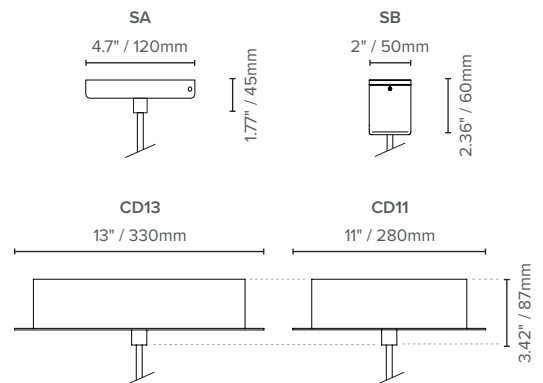

Luxxbox reserves the right to change the specification, material and colors at any time without notice. Standard warranty terms and conditions apply. All rights reserved. © Aug 2020 Ver 4.9
All dimensions and values on specification sheet are nominal.

LUXXBOX USA INC × (P)+1 (415) 871 0448 × USA@LUXXBOX.COM
LUXXBOX PTY LTD × (P)+61 7 3257 2822 × INFO@LUXXBOX.COM
WWW.LUXXBOX.COM