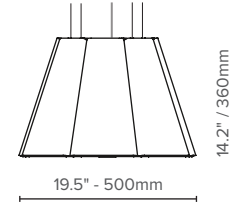

VAPOR ECHO (LX-VE)

TYPE:

PRODUCT DIMENSIONS

TOP VIEWS

SIDE VIEWS

SMALL

MEDIUM

LARGE

Luxxbox reserves the right to change the specification, material and colors at any time without notice. Standard warranty terms and conditions apply. All rights reserved. © Aug 2020 Ver 4.9
All dimensions and values on specification sheet are nominal.

LUXXBOX USA INC × (P)+1 (415) 871 0448 × USA@LUXXBOX.COM
LUXXBOX PTY LTD × (P)+61 7 3257 2822 × INFO@LUXXBOX.COM
WWW.LUXXBOX.COM