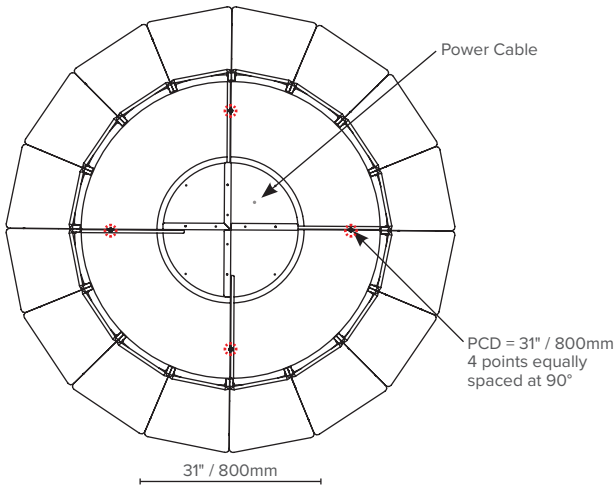

(S) dia 19.5" / 500mm x 14.2" / 360mm H	(M) dia 37.4" / 950mm x 17.7" / 450mm H	(L) dia 60" / 1500mm x 24.4" / 620mm H
8.1 Sabins (imperial) 0.74 Sabins (metric)	18.1 Sabins (imperial) 1.68 Sabins (metric)	31.6 Sabins (imperial) 2.94 Sabins (metric)

## PRODUCT DIMENSIONS

### SIDE VIEWS

SMALL

MEDIUM

LARGE

Luxxbox reserves the right to change the specification, material and colors at any time without notice. Standard warranty terms and conditions apply. All rights reserved. © Aug 2020 Ver 4.9  
All dimensions and values on specification sheet are nominal.