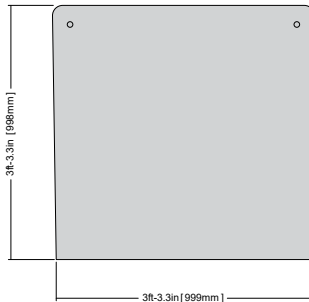

(AB) ACOUSTIC BOARD SIDE B

(FL) FLIP CHART BRACKET

(PH) PEN HOLDER

(BT) BASE TRAY

Standard color: Black

Luxxbox reserves the right to change the specification, material and colors at any time without notice. Standard warranty terms and conditions apply. All rights reserved © All dimensions and values on specification sheet are nominal. Thoughtboard's panels may change shape slightly over time, it is a natural movement due to changing temperature and humidity conditions. It will in no way affect performance or function. June, 2023. LX-Wedge-Thoughtboard-Acoustic-Spec-Sheet-v3.2