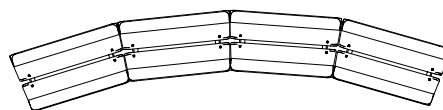

AVAILABLE COLORS

Colors are subject to lead times and variations across batches

INTERIOR
COLOUR

Oak veneer (O)

Black veneer (B)

White (W)

EDGE
COLOUR

White (W)

Black (B)

ACOUSTIC BOARD COLOUR

CORE

Off White (OW)

Light Grey (LG)

Light Blue (LB)

Dark Blue (DB)

Emerald Green (EG)

Charcoal (C)

Black (B)

DESIGNER

Sand (SA)

Mid Grey (MG)

Bright Blue (BB)

Steel Blue (SB)

Forest Green (FG)

Bright Yellow (BY)

Orange (O)

Red (R)

Luxxbox reserves the right to change the specification, material and colors at any time without notice. Standard warranty terms and conditions apply. All rights reserved © All dimensions and values on specification sheet are nominal. Thoughtboard's panels may change shape slightly over time, it is a natural movement due to changing temperature and humidity conditions. It will in no way affect performance or function. June, 2023. LX-Wedge-Thoughtboard-Acoustic-Spec-Sheet-v3.2

**luxx
box**

LUXXBOX USA INC × (P)+1 (415) 871 0448 × USA@LUXXBOX.COM
LUXXBOX PTY LTD × (P)+61 7 3257 2822 × INFO@LUXXBOX.COM
WWW.LUXXBOX.COM