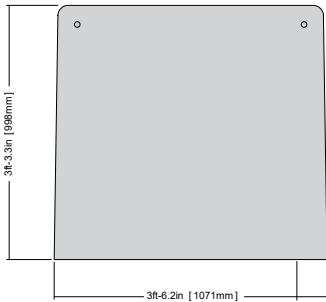

**luxx
box**

LUXXBOX USA INC × (P)+1 (415) 871 0448 × USA@LUXXBOX.COM
LUXXBOX PTY LTD × (P)+61 7 3257 2822 × INFO@LUXXBOX.COM
WWW.LUXXBOX.COM

WEDGE THOUGHTBOARD ACOUSTIC (LX-WTA)

ACCESSORIES

(AA) ACOUSTIC BOARD SIDE A

(AB) ACOUSTIC BOARD SIDE B

(FL) FLIP CHART BRACKET

(PH) PEN HOLDER

(BT) BASE TRAY

Standard color: Black

Luxxbox reserves the right to change the specification, material and colors at any time without notice. Standard warranty terms and conditions apply. All rights reserved © All dimensions and values on specification sheet are nominal. Thoughtboard's panels may change shape slightly over time, it is a natural movement due to changing temperature and humidity conditions. It will in no way affect performance or function. June, 2023. LX-Wedge-Thoughtboard-Acoustic-Spec-Sheet-v3.2