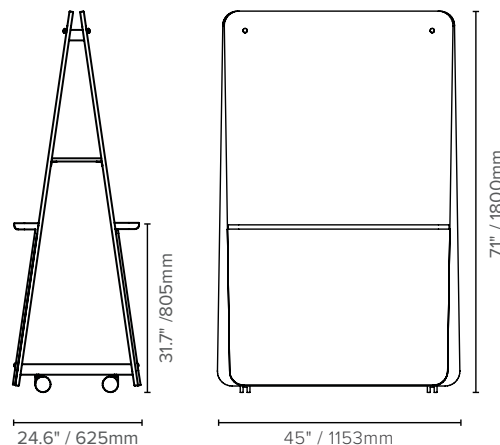

SIZE

DIVIDER EXAMPLES

Straight room divider

Curved room divider

AVAILABLE COLORS

Colors are subject to lead times and variations across batches

INTERIOR
COLOUR

Oak veneer (O)

Black veneer (B)

White (W)

EDGE
COLOUR

White (W)

Black (B)

ACOUSTIC BOARD COLOUR

CORE

Off White (OW)

Light Grey (LG)

Light Blue (LB)

Dark Blue (DB)

Emerald Green (EG)

Charcoal (C)

Black (B)

DESIGNER

Sand (SA)

Mid Grey (MG)

Bright Blue (BB)

Steel Blue (SB)

Forest Green (FG)

Bright Yellow (BY)

Orange (O)

Red (R)

Luxxbox reserves the right to change the specification, material and colors at any time without notice. Standard warranty terms and conditions apply. All rights reserved © All dimensions and values on specification sheet are nominal. Thoughtboard's panels may change shape slightly over time, it is a natural movement due to changing temperature and humidity conditions. It will in no way affect performance or function. June, 2023. LX-Wedge-Thoughtboard-Acoustic-Spec-Sheet-v3.2

**luxx
box**

LUXXBOX USA INC × (P)+1 (415) 871 0448 × USA@LUXXBOX.COM
LUXXBOX PTY LTD × (P)+61 7 3257 2822 × INFO@LUXXBOX.COM
WWW.LUXXBOX.COM