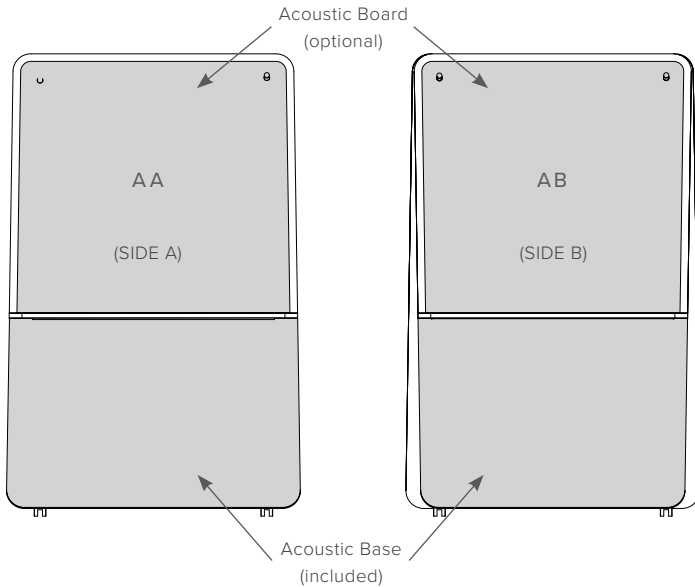

Mid Grey (MG)

Bright Blue (BB)

Steel Blue (SB)

Forest Green (FG)

Bright Yellow (BY)

Orange (O)

Red (R)

Luxxbox reserves the right to change the specification, material and colors at any time without notice. Standard warranty terms and conditions apply. All rights reserved © All dimensions and values on specification sheet are nominal. Thoughtboard's panels may change shape slightly over time, it is a natural movement due to changing temperature and humidity conditions. It will in no way affect performance or function. June, 2023. LX-Wedge-Thoughtboard-Acoustic-Spec-Sheet-v3.2

**luxx
box**

LUXXBOX USA INC × (P)+1 (415) 871 0448 × USA@LUXXBOX.COM
LUXXBOX PTY LTD × (P)+61 7 3257 2822 × INFO@LUXXBOX.COM
WWW.LUXXBOX.COM

WEDGE THOUGHTBOARD ACOUSTIC (LX-WTA)

ACCESSORIES

(AA) ACOUSTIC BOARD SIDE A

(AB) ACOUSTIC BOARD SIDE B

(FL) FLIP CHART BRACKET

(PH) PEN HOLDER

(BT) BASE TRAY

Standard color: Black

Luxxbox reserves the right to change the specification, material and colors at any time without notice. Standard warranty terms and conditions apply. All rights reserved © All dimensions and values on specification sheet are nominal. Thoughtboard's panels may change shape slightly over time, it is a natural movement due to changing temperature and humidity conditions. It will in no way affect performance or function. June, 2023. LX-Wedge-Thoughtboard-Acoustic-Spec-Sheet-v3.2