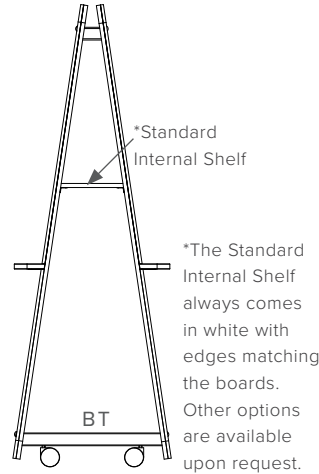

**luxx
box**

LUXXBOX USA INC × (P)+1 (415) 871 0448 × USA@LUXXBOX.COM
LUXXBOX PTY LTD × (P)+61 7 3257 2822 × INFO@LUXXBOX.COM
WWW.LUXXBOX.COM

WEDGE THOUGHTBOARD ACOUSTIC (LX-WTA)

ACCESSORIES

(AA) ACOUSTIC BOARD SIDE A

(AB) ACOUSTIC BOARD SIDE B

(FL) FLIP CHART BRACKET

(PH) PEN HOLDER

(BT) BASE TRAY

Standard color: Black

Luxxbox reserves the right to change the specification, material and colors at any time without notice. Standard warranty terms and conditions apply. All rights reserved © All dimensions and values on specification sheet are nominal. Thoughtboard's panels may change shape slightly over time, it is a natural movement due to changing temperature and humidity conditions. It will in no way affect performance or function. June, 2023. LX-Wedge-Thoughtboard-Acoustic-Spec-Sheet-v3.2