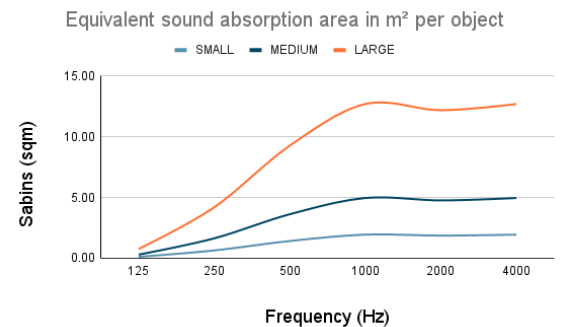

PRODUCT ACOUSTIC PROPERTIES

Testing and post analysis procedures were carried out in accordance with the references detailed below:

AS ISO 354-2006 (R2016)	Acoustics—Measurement of sound absorption in a reverberation room
AS ISO 11654—2002	Rating of sound absorption—Materials and systems
ASTM C423-17	Standard Test Method for Sound Absorption and Sound Absorption Coefficients by the Reverberation Room Method
ASTM E795-16	Standard Practices for Mounting Test Specimens During Sound Absorption Tests
ISO 20189	Screens, furniture and single objects intended for interior use – Rating of sound absorption and sound reduction of elements based on laboratory measurements.

Frequency (Hz)	IMPERIAL SABINS		
	SMALL	MEDIUM	LARGE
125	1.26	3.21	8.21
250	6.90	17.63	45.13
500	15.27	38.99	99.83
1000	20.92	53.42	136.75
2000	20.08	51.28	131.28
4000	20.92	53.42	136.75

Frequency (Hz)	METRIC SABINS		
	SMALL	MEDIUM	LARGE
125	0.12	0.30	0.76
250	0.64	1.64	4.19
500	1.42	3.62	9.27
1000	1.94	4.96	12.70
2000	1.87	4.76	12.20
4000	1.94	4.96	12.70

The Sabin data shown above is in accordance with the latest International Standards for the rating of sound absorption and reduction. This is different from the classic methodology, which includes the calculation of the Noise Reduction Coefficient (NRC), the Sound Absorption Average (SAA), the Weighted Sound Absorption Coefficient (**α_w**) and the Sound Absorption Class (SAC). However, to make it easier to compare against other products, we are including that information on the table on the right, which was calculated using the Horizontal Floor Area method. Fully detailed test reports are available upon request.

NRC	0.75
SAA	0.75
α_w	0.6 (MH)

Luxxbox reserves the right to change the specification, material and colors at any time without notice. Standard warranty terms and conditions apply. All rights reserved © All dimensions and values on specification sheet are nominal. April 2024. LX-Vapor-Echo-Spec Sheet v9.3

LUXXBOX USA INC × (P)+1 (415) 871 0448 × USA@LUXXBOX.COM
LUXXBOX PTY LTD × (P)+61 7 3257 2822 × INFO@LUXXBOX.COM
WWW.LUXXBOX.COM