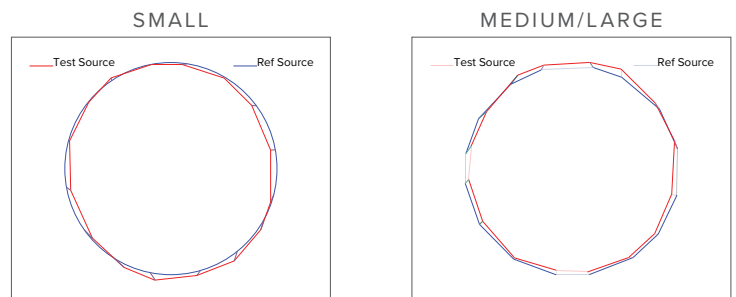

COLOR VECTOR GRAPHIC

Luxbox reserves the right to change the specification, material and colors at any time without notice. Standard warranty terms and conditions apply. All rights reserved © All dimensions and values on specification sheet are nominal. April 2024. LX-Vapor-Echo-Spec Sheet v9.3

LUXBOX USA INC × (P)+1 (415) 871 0448 × USA@LUXBOX.COM
LUXBOX PTY LTD × (P)+61 7 3257 2822 × INFO@LUXBOX.COM
WWW.LUXBOX.COM