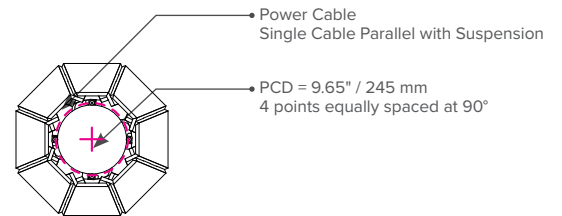

VAPOR ECHO (LX-VE)

TYPE:

PRODUCT DIMENSIONS

SMALL

MEDIUM

LARGE

Luxbox reserves the right to change the specification, material and colors at any time without notice. Standard warranty terms and conditions apply. All rights reserved © All dimensions and values on specification sheet are nominal. April 2024. LX-Vapor-Echo-Spec Sheet v9.3

LUXXBOX USA INC × (P)+1 (415) 871 0448 × USA@LUXXBOX.COM
LUXXBOX PTY LTD × (P)+61 7 3257 2822 × INFO@LUXXBOX.COM
WWW.LUXXBOX.COM