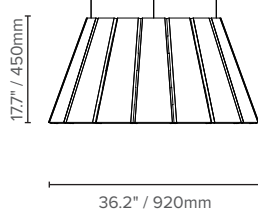

## SIZE, OUTPUT AND WEIGHT

SMALL (S)

MEDIUM (M)

LARGE (L)

Output	SMALL			MEDIUM			LARGE		
	Lumens	Wattage	Efficacy	Lumens	Wattage	Efficacy	Lumens	Wattage	Efficacy
Direct or Indirect	1634 lm	24 W	68 lm/W	3850 lm	48 W	80 lm/W	3850 lm	48 W	80 lm/W
Direct + Indirect	-	-	-	4997 lm	54.5 W	91.7 lm/W	4997 lm	54.5 W	91.7 lm/W
High-output Direct + Indirect	-	-	-	8609 lm	100.8 W	85 lm/W	8609 lm	100.8 W	85 lm/W
Weight	Direct = 18.7 lbs/8.5Kg			Direct = 19 lbs/8.65Kg, Indirect = 22.5 lbs/10.2Kg			Direct = 37.9 lbs/17.2 Kg, Indirect = 41.2 lbs/18.7Kg		

## PRODUCT DIMENSIONS