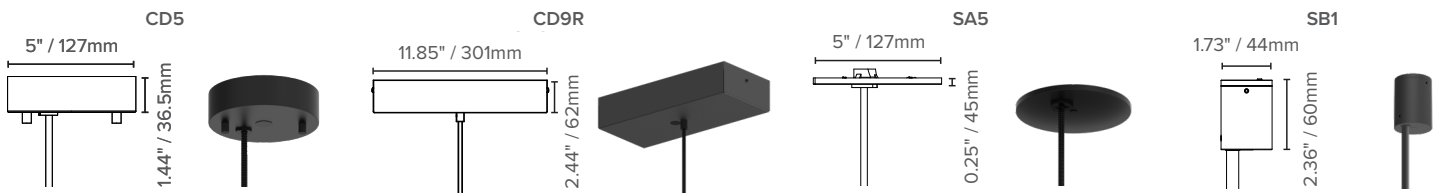

## CANOPY INFORMATION

Please note power cord and canopy will always be supplied in black unless specified otherwise.

PRODUCT	SIZE	OUTPUT	UNIVERSAL (UNV)			GLOBAL (G)	
			CD	RD	E26	RD	E27
LX-VE	SMALL	D	CD5	SA5	SA5	SB1	SB1
	MEDIUM / LARGE	D / DI					
		HO	CD9R				