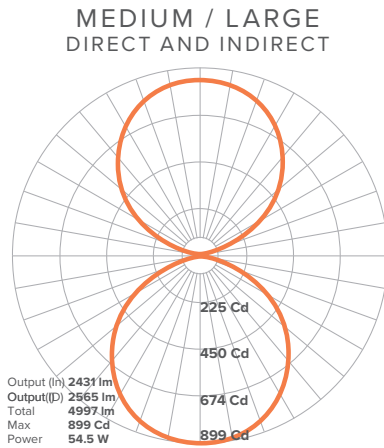

LUMINOUS INTENSITY DISTRIBUTION