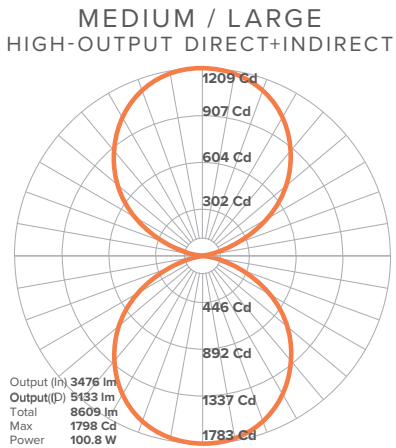

LUMINOUS INTENSITY DISTRIBUTION