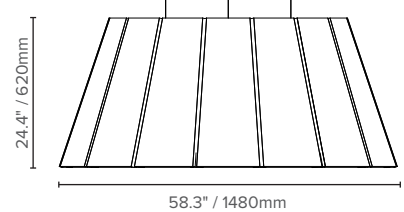

## SIZE, OUTPUT AND WEIGHT

SMALL (S)

MEDIUM (M)

LARGE (L)

Output	SMALL			MEDIUM			LARGE		
	Lumens	Wattage	Efficacy	Lumens	Wattage	Efficacy	Lumens	Wattage	Efficacy
Direct or Indirect	1634 lm	24 W	68 lm/W	3850 lm	48 W	80 lm/W	3850 lm	48 W	80 lm/W
Direct + Indirect	-	-	-	4997 lm	54.5 W	91.7 lm/W	4997 lm	54.5 W	91.7 lm/W
High-output Direct + Indirect	-	-	-	8609 lm	100.8 W	85 lm/W	8609 lm	100.8 W	85 lm/W
Weight	Direct = 18.7 lbs/8.5Kg			Direct = 19 lbs/8.65Kg, Indirect = 22.5 lbs/10.2Kg			Direct = 37.9 lbs/17.2 Kg, Indirect = 41.2 lbs/18.7Kg		

## PRODUCT DIMENSIONS