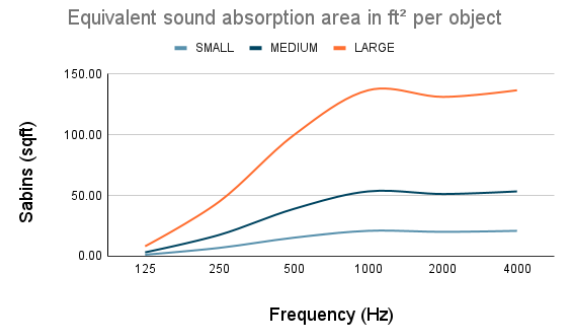

PRODUCT ACOUSTIC PROPERTIES

Testing and post analysis procedures were carried out in accordance with the references detailed below:

AS ISO 354-2006 (R2016)	Acoustics—Measurement of sound absorption in a reverberation room
AS ISO 11654—2002	Rating of sound absorption—Materials and systems
ASTM C423-17	Standard Test Method for Sound Absorption and Sound Absorption Coefficients by the Reverberation Room Method
ASTM E795-16	Standard Practices for Mounting Test Specimens During Sound Absorption Tests
ISO 20189	Screens, furniture and single objects intended for interior use – Rating of sound absorption and sound reduction of elements based on laboratory measurements.

Frequency (Hz)	IMPERIAL SABINS		
	SMALL	MEDIUM	LARGE
125	1.26	3.21	8.21
250	6.90	17.63	45.13
500	15.27	38.99	99.83
1000	20.92	53.42	136.75
2000	20.08	51.28	131.28
4000	20.92	53.42	136.75

Frequency (Hz)	METRIC SABINS		
	SMALL	MEDIUM	LARGE
125	0.12	0.30	0.76
250	0.64	1.64	4.19
500	1.42	3.62	9.27
1000	1.94	4.96	12.70
2000	1.87	4.76	12.20
4000	1.94	4.96	12.70

The Sabin data shown above is in accordance with the latest International Standards for the rating of sound absorption and reduction. This is different from the classic methodology, which includes the calculation of the Noise Reduction Coefficient (NRC), the Sound Absorption Average (SAA), the Weighted Sound Absorption Coefficient (**α_w**) and the Sound Absorption Class (SAC). However, to make it easier to compare against other products, we are including that information on the table on the right, which was calculated using the Horizontal Floor Area method. Fully detailed test reports are available upon request.

NRC	0.75
SAA	0.75
α_w	0.6 (MH)

Luxxbox reserves the right to change the specification, material and colors at any time without notice. Standard warranty terms and conditions apply. All rights reserved © All dimensions and values on specification sheet are nominal. April 2024. LX-Vapor-Echo-Spec Sheet v9.3

LUXXBOX USA INC × (P)+1 (415) 871 0448 × USA@LUXXBOX.COM
LUXXBOX PTY LTD × (P)+61 7 3257 2822 × INFO@LUXXBOX.COM
WWW.LUXXBOX.COM