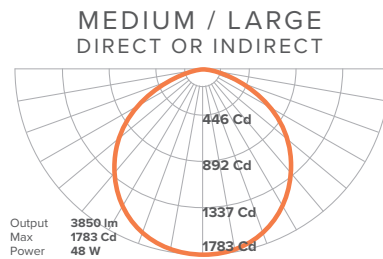

LUMINOUS INTENSITY DISTRIBUTION