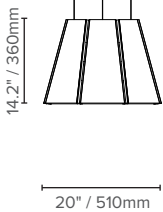

## SIZE, OUTPUT AND WEIGHT

SMALL (S)

MEDIUM (M)

LARGE (L)

Output	SMALL			MEDIUM			LARGE		
	Lumens	Wattage	Efficacy	Lumens	Wattage	Efficacy	Lumens	Wattage	Efficacy
Direct or Indirect	1634 lm	24 W	68 lm/W	3850 lm	48 W	80 lm/W	3850 lm	48 W	80 lm/W
Direct + Indirect	-	-	-	4997 lm	54.5 W	91.7 lm/W	4997 lm	54.5 W	91.7 lm/W
High-output Direct + Indirect	-	-	-	8609 lm	100.8 W	85 lm/W	8609 lm	100.8 W	85 lm/W
Weight	Direct = 18.7 lbs/8.5Kg			Direct = 19 lbs/8.65Kg, Indirect = 22.5 lbs/10.2Kg			Direct = 37.9 lbs/17.2 Kg, Indirect = 41.2 lbs/18.7Kg		

## PRODUCT DIMENSIONS