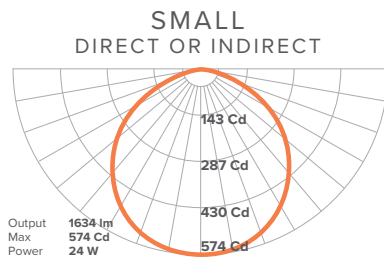

LUMINOUS INTENSITY DISTRIBUTION