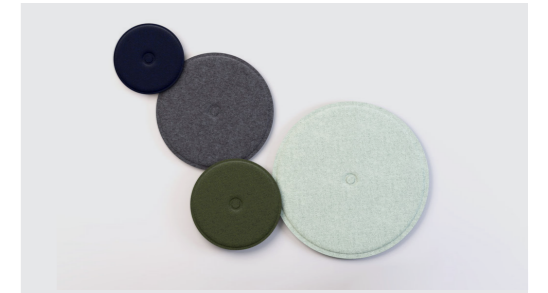

WAFFLE WALL DISCS

✂ 4 SIZES
○ 51+ COLORS
💡 3393LM (MAX. OUTPUT)
🔊

KEY FEATURES

- Highly effective noise absorption
- Classic pure wool upholstery fabric
- Class A fire rating
- Non-metallic dyestuffs
- Available as backlit

SIZES & PATTERN

WOOL COLORS

Over 50 wool colors available

AWARDS