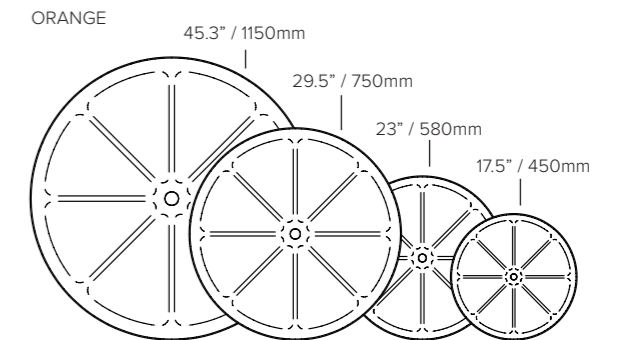

SIZES & PATTERN