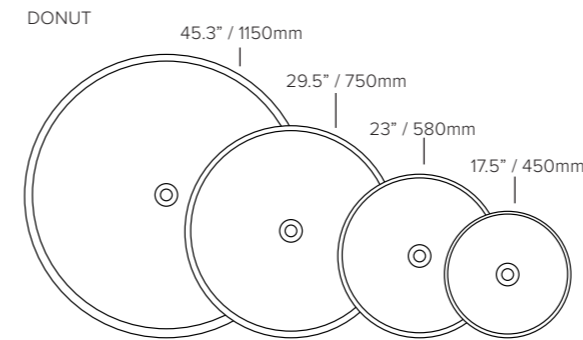

SIZES & PATTERN