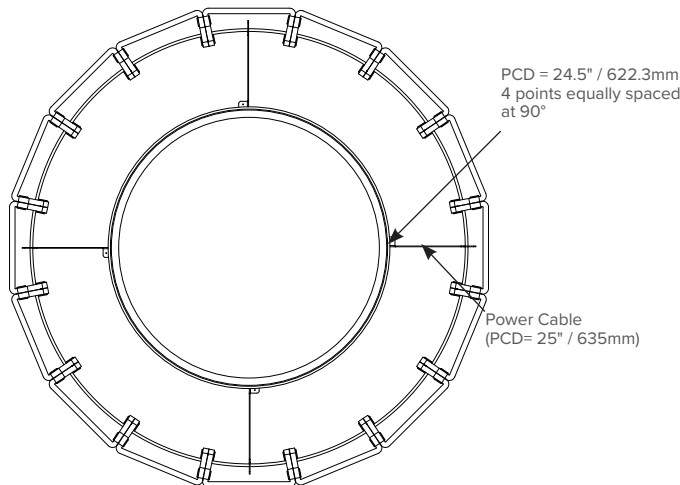

LARGE

Luxxbox reserves the right to change the specification, material and colors at any time without notice. Standard warranty terms and conditions apply. All rights reserved © All dimensions and values on specification sheet are nominal. April 2024 . LX-Vapor-Echo-Cylinder v5.2

LUXXBOX USA INC × (P)+1 (415) 871 0448 × USA@LUXXBOX.COM
LUXXBOX PTY LTD × (P)+61 7 3257 2822 × INFO@LUXXBOX.COM
WWW.LUXXBOX.COM