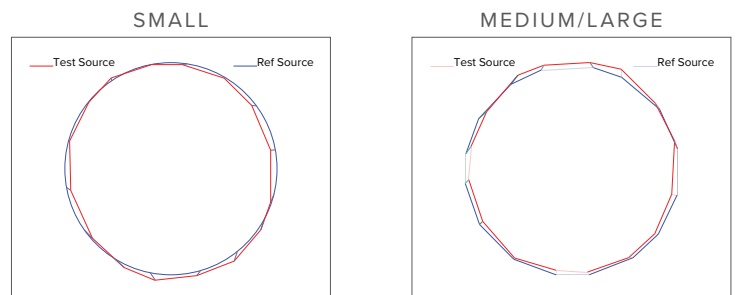

COLOR VECTOR GRAPHIC

Luxxbox reserves the right to change the specification, material and colors at any time without notice. Standard warranty terms and conditions apply. All rights reserved © All dimensions and values on specification sheet are nominal. April 2024 . LX-Vapor-Echo-Cylinder v5.2

LUXXBOX USA INC × (P)+1 (415) 871 0448 × USA@LUXXBOX.COM
LUXXBOX PTY LTD × (P)+61 7 3257 2822 × INFO@LUXXBOX.COM
WWW.LUXXBOX.COM