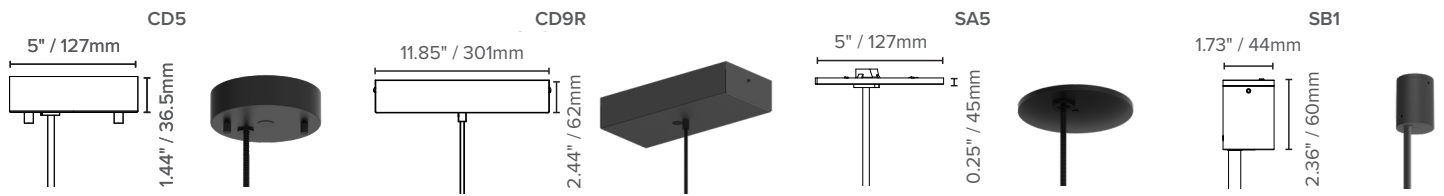

CANOPY INFORMATION

Please note power cord and canopy will always be supplied in black unless specified otherwise.

PRODUCT	SIZE	OUTPUT	UNIVERSAL (UNV)			GLOBAL (G)	
			CD	RD	E26	RD	E27
LX-VEC	SMALL	D	CD5	SA5	SA5	SB1	SB1
	MEDIUM / LARGE	D / DI					
		HO	CD9R				