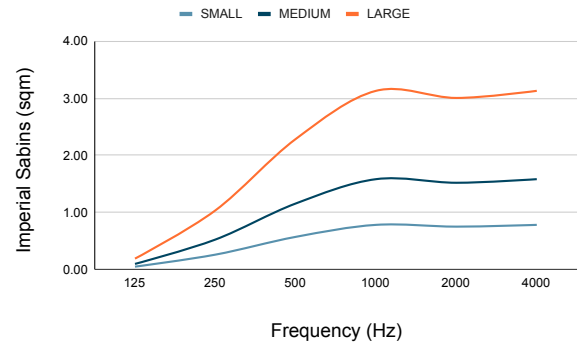

METRIC SABINS	Frequency (Hz)	Sound Absorption Coefficient	SMALL (S)	MEDIUM (M)	LARGE (L)
	125	0.06	0.05	0.09	0.19
	250	0.33	0.26	0.52	1.03
	500	0.73	0.57	1.15	2.29
	1000	1	0.78	1.58	3.13
	2000	0.96	0.75	1.52	3.01
	4000	1	0.78	1.58	3.13

The Sabin data shown above is in accordance with the latest International Standards for the rating of sound absorption and reduction. This is different from the classic methodology, which includes the calculation of the Noise Reduction Coefficient (NRC), the Sound Absorption Average (SAA), the Weighted Sound Absorption Coefficient (**aw**) and the Sound Absorption Class (SAC). However, to make it easier to compare against other products, we are including that information on the table on the right, which was calculated using the Horizontal Floor Area method. Fully detailed test reports are available upon request.

NRC	0.75
SAA	0.75
aw	0.60
SAC	C

Luxbox reserves the right to change the specification, material and colors at any time without notice. Standard warranty terms and conditions apply. All rights reserved © All dimensions and values on specification sheet are nominal. April 2024 . LX-Vapor-Echo-Cylinder v5.2

LUXBOX USA INC × (P)+1 (415) 871 0448 × USA@LUXBOX.COM
LUXBOX PTY LTD × (P)+61 7 3257 2822 × INFO@LUXBOX.COM
WWW.LUXBOX.COM