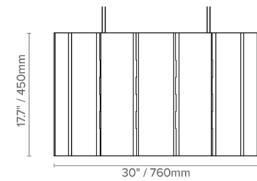

VAPOR ECHO CYLINDER (LX-VEC)

TYPE:

PRODUCT DIMENSIONS

TOP VIEWS

SIDE VIEWS

SMALL

MEDIUM

LARGE

Luxxbox reserves the right to change the specification, material and colors at any time without notice. Standard warranty terms and conditions apply. All rights reserved © All dimensions and values on specification sheet are nominal. April 2024 . LX-Vapor-Echo-Cylinder v5.2

LUXXBOX USA INC × (P)+1 (415) 871 0448 × USA@LUXXBOX.COM
LUXXBOX PTY LTD × (P)+61 7 3257 2822 × INFO@LUXXBOX.COM
WWW.LUXXBOX.COM