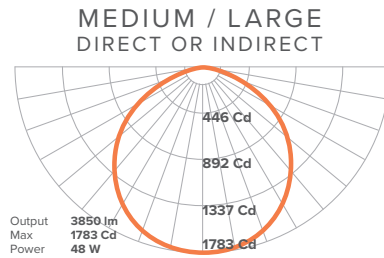

SIZE AND WEIGHT

	SMALL			MEDIUM			LARGE		
Output	Delivered Lumens	Wattage	Efficacy	Delivered Lumens	Wattage	Efficacy	Delivered Lumens	Wattage	Efficacy
Direct or Indirect	1634 lm	24 W	68 lm/W	3850 lm	48 W	80 lm/W	3850 lm	48 W	80 lm/W
Direct + Indirect	-	-	-	4997 lm	54.5 W	91.7 lm/W	4997 lm	54.5 W	91.7 lm/W
High-output Direct + Indirect	-	-	-	8609 lm	100.8 W	85 lm/W	8609 lm	100.8 W	85 lm/W
Weight	17.6 lbs / 8 Kg			30.8 lbs / 14 Kg			66.1 lbs / 30 Kg		

LUXXBOX USA INC × (P)+1 (415) 871 0448 × USA@LUXXBOX.COM
LUXXBOX PTY LTD × (P)+61 7 3257 2822 × INFO@LUXXBOX.COM
WWW.LUXXBOX.COM

VAPOR ECHO CYLINDER (LX-VEC)

TYPE:

PHOTOMETRICS

Outpuer Option	SMALL	MEDIUM / LARGE		
	Direct OR Indirect	Direct OR Indirect	Direct + Indirect	High-output Direct + Indirect
Total Lumens Delivered	1634 lm	3850 lm	4997 lm	8609 lm
Wattage	24 W	48 W	54.5 W	100.8 W
Efficacy	68 lm/W	80 lm/W	91.7 lm/W	85 lm/W
CRI	90+			
CCT	3000-3500-4000 K			
UGR	<19			

LUMINOUS INTENSITY DISTRIBUTION

TM-30METRICS

Fidelity Index (Rf): Average similarity to the reference source for all colors
Gamut Index (Rg): Average change in chroma for all colors

	SMALL	MEDIUM/LARGE
Rf (Fidelity Index)	90	90.7
Rg (Gamut Index)	100	98.8