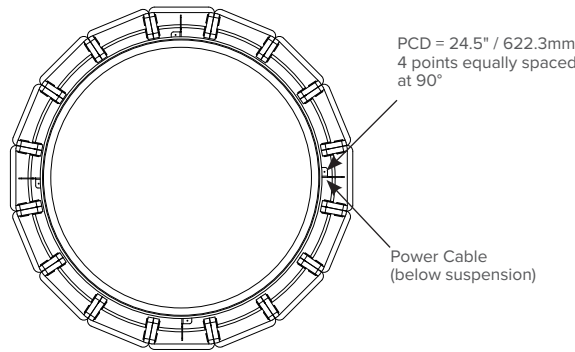

VAPOR ECHO CYLINDER (LX-VEC)

TYPE:

PRODUCT DIMENSIONS

TOP VIEWS

SIDE VIEWS

SMALL

MEDIUM

LARGE

Luxxbox reserves the right to change the specification, material and colors at any time without notice. Standard warranty terms and conditions apply. All rights reserved © All dimensions and values on specification sheet are nominal. April 2024 . LX-Vapor-Echo-Cylinder v5.2

LUXXBOX USA INC × (P)+1 (415) 871 0448 × USA@LUXXBOX.COM
LUXXBOX PTY LTD × (P)+61 7 3257 2822 × INFO@LUXXBOX.COM
WWW.LUXXBOX.COM