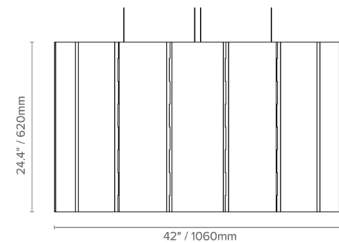

LARGE

Luxxbox reserves the right to change the specification, material and colors at any time without notice. Standard warranty terms and conditions apply. All rights reserved © All dimensions and values on specification sheet are nominal. April 2024 . LX-Vapor-Echo-Cylinder v5.2

LUXXBOX USA INC × (P)+1 (415) 871 0448 × USA@LUXXBOX.COM
LUXXBOX PTY LTD × (P)+61 7 3257 2822 × INFO@LUXXBOX.COM
WWW.LUXXBOX.COM