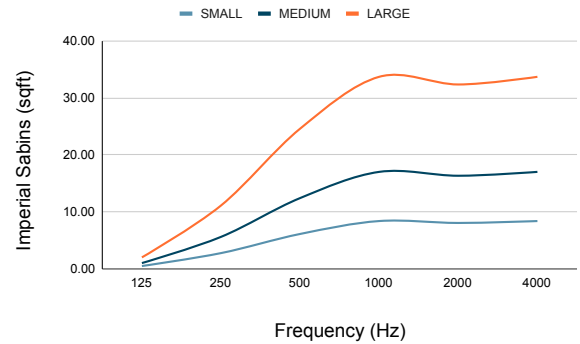

PRODUCT ACOUSTIC PROPERTIES

Testing and post analysis procedures were carried out in accordance with the references detailed below:

AS ISO 354-2006 (R2016)	Acoustics—Measurement of sound absorption in a reverberation room
AS ISO 11654—2002	Rating of sound absorption—Materials and systems
ASTM C423-17	Standard Test Method for Sound Absorption and Sound Absorption Coefficients by the Reverberation Room Method
ASTM E795-16	Standard Practices for Mounting Test Specimens During Sound Absorption Tests
ISO 20189	Screens, furniture and single objects intended for interior use – Rating of sound absorption and sound reduction of elements based on laboratory measurements.

IMPERIAL SABINS	Frequency (Hz)	Sound Absorption Coefficient	SMALL (S)	MEDIUM (M)	LARGE (L)
	125	0.06	0.50	1.02	2.02
	250	0.33	2.77	5.62	11.12
	500	0.73	6.13	12.42	24.60
	1000	1	8.39	17.02	33.69
	2000	0.96	8.06	16.34	32.35
	4000	1	8.39	17.02	33.69