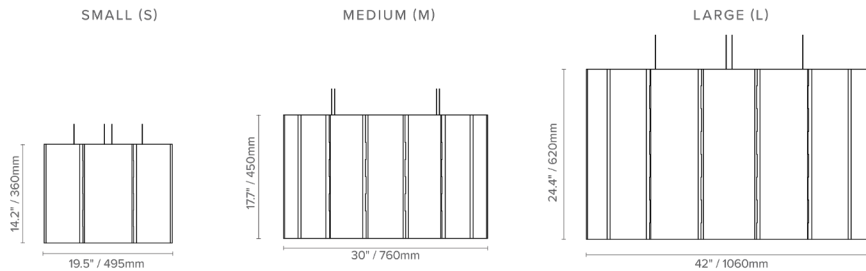

VAPOR ECHO CYLINDER (LX-VEC)

TYPE:

KEY FEATURES

- Highly effective noise absorption
- 3 sizes and a wide range of colors
- High performance dimmable LED light source (Direct) and optional upwards wash dimmable LED lighting (Indirect)
- UGR<19
- Height adjustable 9' / 3m suspension cables and Black woven power cable
- IES photometric files available
- L70 lifetime rating of 50,000 hours
- Can be mounted flush to ceiling

SIZE AND WEIGHT

	SMALL			MEDIUM			LARGE		
Output	Delivered Lumens	Wattage	Efficacy	Delivered Lumens	Wattage	Efficacy	Delivered Lumens	Wattage	Efficacy
Direct or Indirect	1634 lm	24 W	68 lm/W	3850 lm	48 W	80 lm/W	3850 lm	48 W	80 lm/W
Direct + Indirect	-	-	-	4997 lm	54.5 W	91.7 lm/W	4997 lm	54.5 W	91.7 lm/W
High-output Direct + Indirect	-	-	-	8609 lm	100.8 W	85 lm/W	8609 lm	100.8 W	85 lm/W
Weight	17.6 lbs / 8 Kg			30.8 lbs / 14 Kg			66.1 lbs / 30 Kg		