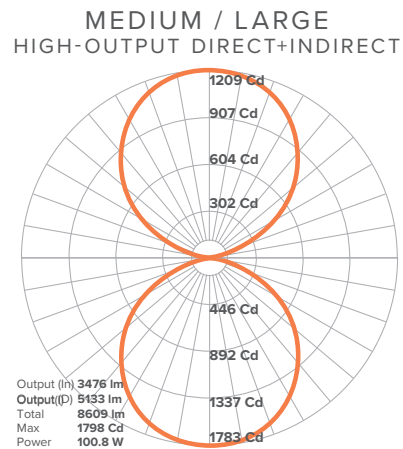

SIZE AND WEIGHT

	SMALL			MEDIUM			LARGE		
Output	Delivered Lumens	Wattage	Efficacy	Delivered Lumens	Wattage	Efficacy	Delivered Lumens	Wattage	Efficacy
Direct or Indirect	1634 lm	24 W	68 lm/W	3850 lm	48 W	80 lm/W	3850 lm	48 W	80 lm/W
Direct + Indirect	-	-	-	4997 lm	54.5 W	91.7 lm/W	4997 lm	54.5 W	91.7 lm/W
High-output Direct + Indirect	-	-	-	8609 lm	100.8 W	85 lm/W	8609 lm	100.8 W	85 lm/W
Weight	17.6 lbs / 8 Kg			30.8 lbs / 14 Kg			66.1 lbs / 30 Kg		

LUXXBOX USA INC × (P)+1 (415) 871 0448 × USA@LUXXBOX.COM
LUXXBOX PTY LTD × (P)+61 7 3257 2822 × INFO@LUXXBOX.COM
WWW.LUXXBOX.COM

VAPOR ECHO CYLINDER (LX-VEC)

TYPE:

PHOTOMETRICS

Outpuer Option	SMALL	MEDIUM / LARGE		
	Direct OR Indirect	Direct OR Indirect	Direct + Indirect	High-output Direct + Indirect
Total Lumens Delivered	1634 lm	3850 lm	4997 lm	8609 lm
Wattage	24 W	48 W	54.5 W	100.8 W
Efficacy	68 lm/W	80 lm/W	91.7 lm/W	85 lm/W
CRI	90+			
CCT	3000-3500-4000 K			
UGR	<19			

LUMINOUS INTENSITY DISTRIBUTION

TM-30METRICS

Fidelity Index (Rf): Average similarity to the reference source for all colors
Gamut Index (Rg): Average change in chroma for all colors

	SMALL	MEDIUM/LARGE
Rf (Fidelity Index)	90	90.7
Rg (Gamut Index)	100	98.8