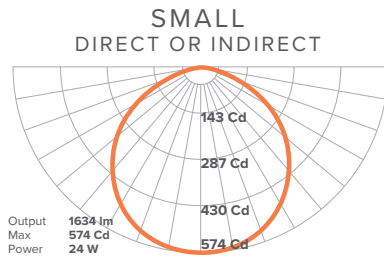

SIZE AND WEIGHT

	SMALL			MEDIUM			LARGE		
Output	Delivered Lumens	Wattage	Efficacy	Delivered Lumens	Wattage	Efficacy	Delivered Lumens	Wattage	Efficacy
Direct or Indirect	1634 lm	24 W	68 lm/W	3850 lm	48 W	80 lm/W	3850 lm	48 W	80 lm/W
Direct + Indirect	-	-	-	4997 lm	54.5 W	91.7 lm/W	4997 lm	54.5 W	91.7 lm/W
High-output Direct + Indirect	-	-	-	8609 lm	100.8 W	85 lm/W	8609 lm	100.8 W	85 lm/W
Weight	17.6 lbs / 8 Kg			30.8 lbs / 14 Kg			66.1 lbs / 30 Kg		

LUXXBOX USA INC × (P)+1 (415) 871 0448 × USA@LUXXBOX.COM
LUXXBOX PTY LTD × (P)+61 7 3257 2822 × INFO@LUXXBOX.COM
WWW.LUXXBOX.COM

VAPOR ECHO CYLINDER (LX-VEC)

TYPE:

PHOTOMETRICS

Outpuer Option	SMALL	MEDIUM / LARGE		
	Direct OR Indirect	Direct OR Indirect	Direct + Indirect	High-output Direct + Indirect
Total Lumens Delivered	1634 lm	3850 lm	4997 lm	8609 lm
Wattage	24 W	48 W	54.5 W	100.8 W
Efficacy	68 lm/W	80 lm/W	91.7 lm/W	85 lm/W
CRI	90+			
CCT	3000-3500-4000 K			
UGR	<19			

LUMINOUS INTENSITY DISTRIBUTION

TM-30METRICS

Fidelity Index (Rf): Average similarity to the reference source for all colors
Gamut Index (Rg): Average change in chroma for all colors

	SMALL	MEDIUM/LARGE
Rf (Fidelity Index)	90	90.7
Rg (Gamut Index)	100	98.8