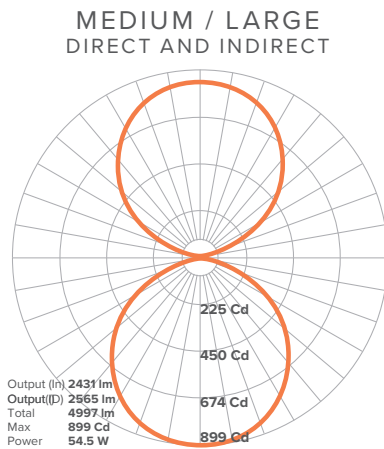

SIZE AND WEIGHT

	SMALL			MEDIUM			LARGE		
Output	Delivered Lumens	Wattage	Efficacy	Delivered Lumens	Wattage	Efficacy	Delivered Lumens	Wattage	Efficacy
Direct or Indirect	1634 lm	24 W	68 lm/W	3850 lm	48 W	80 lm/W	3850 lm	48 W	80 lm/W
Direct + Indirect	-	-	-	4997 lm	54.5 W	91.7 lm/W	4997 lm	54.5 W	91.7 lm/W
High-output Direct + Indirect	-	-	-	8609 lm	100.8 W	85 lm/W	8609 lm	100.8 W	85 lm/W
Weight	17.6 lbs / 8 Kg			30.8 lbs / 14 Kg			66.1 lbs / 30 Kg		

LUXXBOX USA INC × (P)+1 (415) 871 0448 × USA@LUXXBOX.COM
LUXXBOX PTY LTD × (P)+61 7 3257 2822 × INFO@LUXXBOX.COM
WWW.LUXXBOX.COM

VAPOR ECHO CYLINDER (LX-VEC)

TYPE:

PHOTOMETRICS

Outpuer Option	SMALL	MEDIUM / LARGE		
	Direct OR Indirect	Direct OR Indirect	Direct + Indirect	High-output Direct + Indirect
Total Lumens Delivered	1634 lm	3850 lm	4997 lm	8609 lm
Wattage	24 W	48 W	54.5 W	100.8 W
Efficacy	68 lm/W	80 lm/W	91.7 lm/W	85 lm/W
CRI	90+			
CCT	3000-3500-4000 K			
UGR	<19			

LUMINOUS INTENSITY DISTRIBUTION

TM-30METRICS

Fidelity Index (Rf): Average similarity to the reference source for all colors
Gamut Index (Rg): Average change in chroma for all colors

	SMALL	MEDIUM/LARGE
Rf (Fidelity Index)	90	90.7
Rg (Gamut Index)	100	98.8