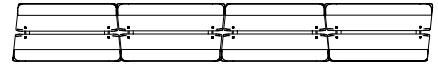

(**Pen Holder and External Shelf are only available for the Magnetic option)

(*** To Specify Acoustic Board color use color codes below)

SIZE

DIVIDER EXAMPLES

Straight room divider

Curved room divider

AVAILABLE COLORS