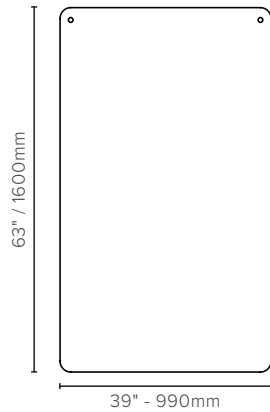

LUXXBOX USA INC × (P)+1 (415) 871 0448 × USA@LUXXBOX.COM
LUXXBOX PTY LTD × (P)+61 7 3257 2822 × INFO@LUXXBOX.COM
WWW.LUXXBOX.COM

WEDGE THOUGHTBOARD (LX-WTB)

ACCESSORIES

*Standard Internal Shelf

*The Standard Internal Shelf always comes in white with edges matching the boards. Other options are available upon request.

(BS) SMALL ACOUSTIC BOARD

(BL) LARGE ACOUSTIC BOARD

(FL) FLIP CHART BRACKET

Standard color: White

(PH) PEN HOLDER

Standard color: White
(only available for the magnetic option)

(BT) BASE TRAY

Standard color: Black