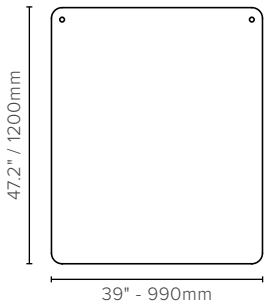

Orange (O)

Red (R)

Luxxbox reserves the right to change the specification, material and colors at any time without notice. Standard warranty terms and conditions apply. All rights reserved © All dimensions and values on specification sheet are nominal. All dimensions and values on specification sheet are nominal. Thoughtboard's panels may change shape slightly over time, it is a natural movement due to changing temperature and humidity conditions. It will in no way affect performance or function. June 2023. LX-Wedge-Thoughtboard-Spec-Sheet v6.2

LUXXBOX USA INC × (P)+1 (415) 871 0448 × USA@LUXXBOX.COM
LUXXBOX PTY LTD × (P)+61 7 3257 2822 × INFO@LUXXBOX.COM
WWW.LUXXBOX.COM

WEDGE THOUGHTBOARD (LX-WTB)

ACCESSORIES

*Standard Internal Shelf

*The Standard Internal Shelf always comes in white with edges matching the boards. Other options are available upon request.

(BS) SMALL ACOUSTIC BOARD

(BL) LARGE ACOUSTIC BOARD

(FL) FLIP CHART BRACKET

Standard color: White

(PH) PEN HOLDER

Standard color: White
(only available for the magnetic option)

(BT) BASE TRAY

Standard color: Black