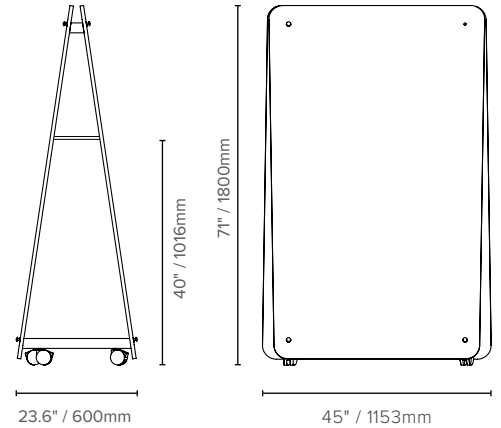

ORDER CODE

EXAMPLE: LX - WTB - YM - W - B

(Luxxbox Wedge ThoughtBoard, Magnetic, White, Black Edges)

LX - WTB	MAGNETIC		INTERIOR COLOR		EDGE COLOR	
PRODUCT CODE	YM	Yes	O	Oak Veneer	B	Black
WTB	NM	No*	B	Black Veneer	W	White
			W	White		

(*Warranty terms for non-magnetic option differs from magnetic)

EXAMPLE: LX - WTX - PH

(Luxxbox Wedge ThoughtBoard Accessory, Pen Holder)

EXAMPLE: LX - WTX - BL - BY

(Luxxbox Wedge ThoughtBoard Accessory, Large Acoustic Board, Bright Yellow color)

LX - WTX	OPTIONAL ACCESSORIES		OPTIONAL ACCESSORIES	
PRODUCT CODE	FL	Flip Chart Bracket (Large)	BS	Small Acoustic Board***
WTX	PH	Pen Holder**	BL	Large Acoustic Board***
	BT	Base Tray		
	ES	External Shelf**		

(**Pen Holder and External Shelf are only available for the Magnetic option)

(*** To Specify Acoustic Board color use color codes below)

SIZE

DIVIDER EXAMPLES

Straight room divider

Curved room divider

AVAILABLE COLORS

Colors are subject to lead times and variations across batches

INTERIOR
COLOUR

Oak veneer (O)

Black veneer (B)

White (W)

EDGE
COLOUR

White (W)

Black (B)

ACOUSTIC BOARD COLOUR

CORE

Off White (OW)

Light Grey (LG)

Light Blue (LB)

Dark Blue (DB)

Emerald Green (EG)

Charcoal (C)

Black (B)

DESIGNER

Sand (SA)

Mid Grey (MG)

Bright Blue (BB)

Steel Blue (SB)

Forest Green (FG)

Bright Yellow (BY)

Orange (O)

Red (R)

Luxxbox reserves the right to change the specification, material and colors at any time without notice. Standard warranty terms and conditions apply. All rights reserved © All dimensions and values on specification sheet are nominal. All dimensions and values on specification sheet are nominal. Thoughtboard's panels may change shape slightly over time, it is a natural movement due to changing temperature and humidity conditions. It will in no way affect performance or function. June 2023. LX-Wedge-Thoughtboard-Spec-Sheet v6.2

LUXXBOX USA INC × (P)+1 (415) 871 0448 × USA@LUXXBOX.COM
LUXXBOX PTY LTD × (P)+61 7 3257 2822 × INFO@LUXXBOX.COM
WWW.LUXXBOX.COM