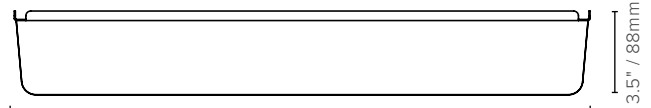

LUXXBOX USA INC × (P)+1 (415) 871 0448 × USA@LUXXBOX.COM
LUXXBOX PTY LTD × (P)+61 7 3257 2822 × INFO@LUXXBOX.COM
WWW.LUXXBOX.COM

WEDGE THOUGHTBOARD (LX-WTB)

ACCESSORIES

*Standard Internal Shelf

*The Standard Internal Shelf always comes in white with edges matching the boards. Other options are available upon request.

(BS) SMALL ACOUSTIC BOARD

(BL) LARGE ACOUSTIC BOARD

(FL) FLIP CHART BRACKET

Standard color: White

(PH) PEN HOLDER

Standard color: White
(only available for the magnetic option)

(BT) BASE TRAY

Standard color: Black

(ES) EXTERNAL SHELF

Standard color: White
(only available for the magnetic option)

Luxxbox reserves the right to change the specification, material and colors at any time without notice. Standard warranty terms and conditions apply. All rights reserved © All dimensions and values on specification sheet are nominal. All dimensions and values on specification sheet are nominal. Thoughtboard's panels may change shape slightly over time, it is a natural movement due to changing temperature and humidity conditions. It will in no way affect performance or function. June 2023. LX-Wedge-Thoughtboard-Spec-Sheet v6.2