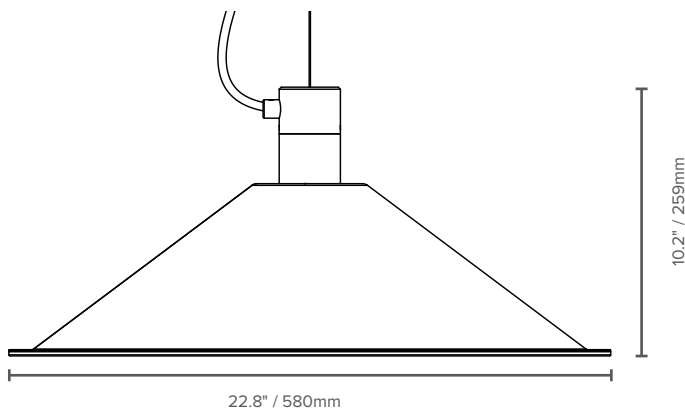

SIZE AND OUTPUT

MEDIUM (M)