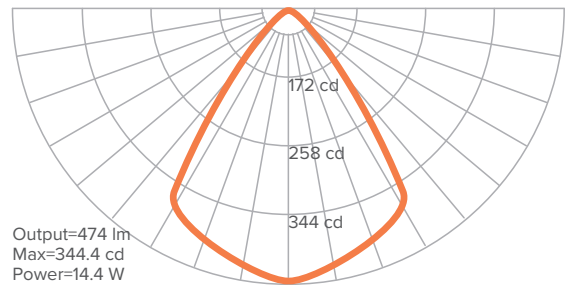

LUMINOUS INTENSITY DISTRIBUTION

MEDIUM (M)