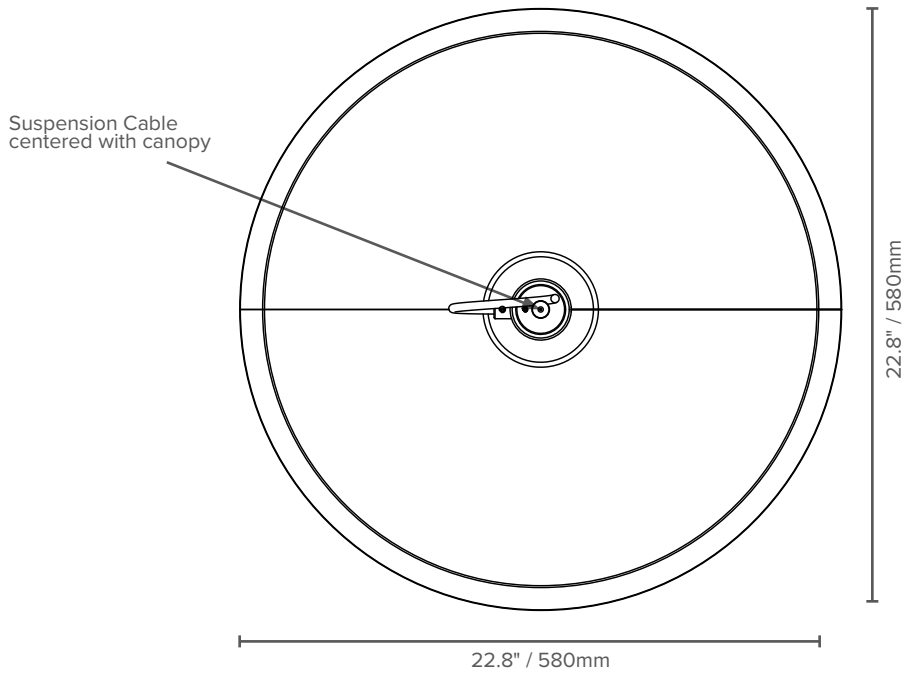

## PRODUCT DIMENSIONS

MEDIUM (M)

Luxxbox reserves the right to change the specification, material and colors at any time without notice. Standard warranty terms and conditions apply. All rights reserved © All dimensions and values on specification sheet are nominal. March 2024. LX-Sierra-Spec-Sheet-v1.00