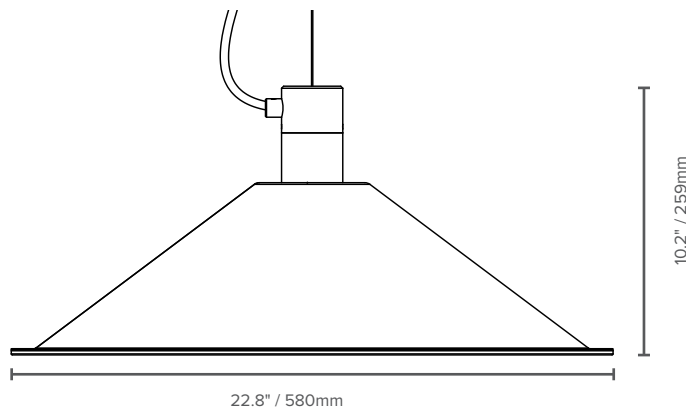

## PRODUCT DIMENSIONS

MEDIUM (M)

Luxxbox reserves the right to change the specification, material and colors at any time without notice. Standard warranty terms and conditions apply. All rights reserved © All dimensions and values on specification sheet are nominal. March 2024. LX-Sierra-Spec-Sheet-v1.00