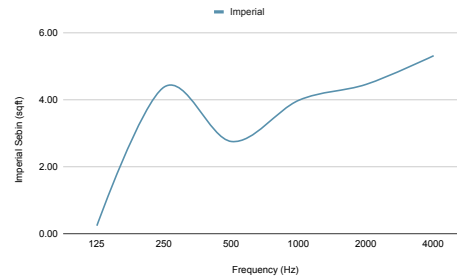

PRODUCT ACOUSTIC PROPERTIES

Testing and post analysis procedures were carried out in accordance with the references detailed below:

AS ISO 354-2006 (R2016)	Acoustics—Measurement of sound absorption in a reverberation room
AS ISO 11654—2002	Rating of sound absorption—Materials and systems
ASTM C423-17	Standard Test Method for Sound Absorption and Sound Absorption Coefficients by the Reverberation Room Method
ASTM E795-16	Standard Practices for Mounting Test Specimens During Sound Absorption Tests
ISO 20189	Screens, furniture and single objects intended for interior use – Rating of sound absorption and sound reduction of elements based on laboratory measurements.

Below you'll find the data for both sizes of this product in Imperial and Metric units. Please note we only tested the Medium size of this product. The data for the Small size has been extrapolated from the results obtained in the testing of the Medium size pendant.

IMPERIAL SABINS

Frequency (Hz)	Sound Absorption Coefficient	MEDIUM (M)
125	0.03	0.02
250	0.64	0.41
500	0.40	0.26
1000	0.58	0.37
2000	0.65	0.42
4000	0.78	0.49