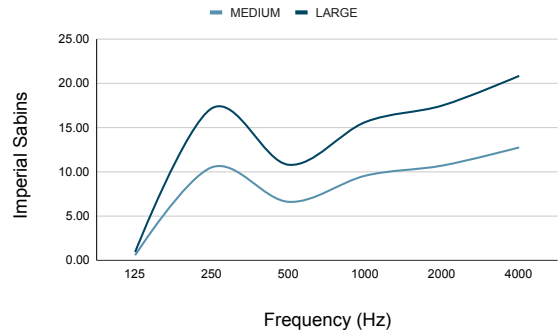

IMPERIAL SABINS

Frequency (Hz)	Sound Absorption Coefficient	MEDIUM (M)	LARGE (L)
125	0.03	0.57	0.93
250	0.64	10.51	17.17
500	0.40	6.60	10.78
1000	0.58	9.56	15.62
2000	0.65	10.69	17.48
4000	0.78	12.74	20.82