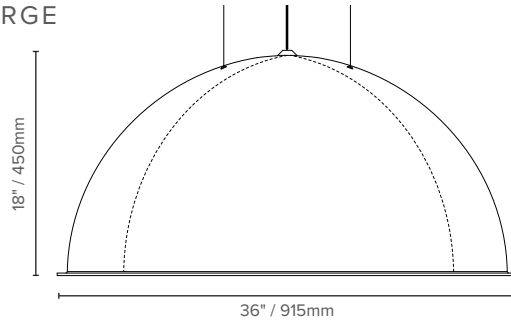

LUXXBOX USA INC × (P)+1 (415) 871 0448 × USA@LUXXBOX.COM
 LUXXBOX PTY LTD × (P)+61 7 3257 2822 × INFO@LUXXBOX.COM
 WWW.LUXXBOX.COM

BIRDCAGE

HEMII (LX-HI)

TYPE: LX-HI-

PRODUCT DIMENSIONS

MEDIUM

LARGE

Power Cable centered with fixture

PCD = 12.5" / 317.5mm
3 points equally spaced at 120°

PCD = 12.5" / 317.5mm
3 points equally spaced at 120°

CANOPY INFORMATION

Please note power cord and canopy will always be supplied in black unless specified otherwise.