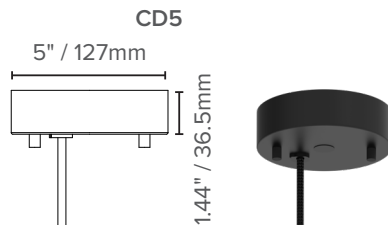

LUXXBOX USA INC × (P)+1 (415) 871 0448 × USA@LUXXBOX.COM
 LUXXBOX PTY LTD × (P)+61 7 3257 2822 × INFO@LUXXBOX.COM
 WWW.LUXXBOX.COM

BIRDCAGE

HEMII (LX-HI)

TYPE: LX-HI-

PRODUCT DIMENSIONS

MEDIUM

LARGE

Power Cable centered with fixture

PCD = 12.5" / 317.5mm
3 points equally spaced at 120°

PCD = 12.5" / 317.5mm
3 points equally spaced at 120°

CANOPY INFORMATION

Please note power cord and canopy will always be supplied in black unless specified otherwise.

PRODUCT	SIZE	OUTPUT	UNIVERSAL (UNV)			GLOBAL (G)	
			RD	CD	E26	RD	E27
LX-HI	ALL SIZES	D	SA5	CD5	SA5	SB1	SB1

Luxbox reserves the right to change the specification, material and colors at any time without notice. Standard warranty terms and conditions apply. All rights reserved © All dimensions and values on specification sheet are nominal. Colors are subject to lead times and variations across batches. Birdcage Hemii product code LX-BC-HI. October 2024. LX-Hemii-Spec-Sheet v5.4