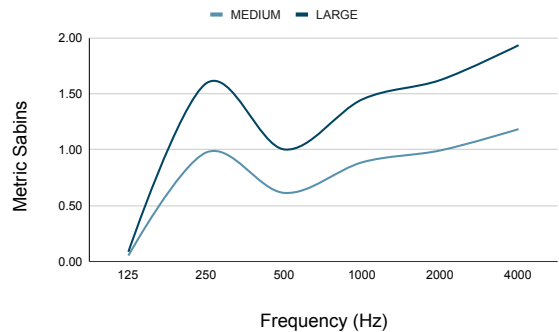

METRIC SABINS

Frequency (Hz)	Sound Absorption Coefficient	MEDIUM (M)	LARGE (L)
125	0.03	0.05	0.09
250	0.64	0.98	1.59
500	0.40	0.61	1.00
1000	0.58	0.89	1.45
2000	0.65	0.99	1.62
4000	0.78	1.18	1.93