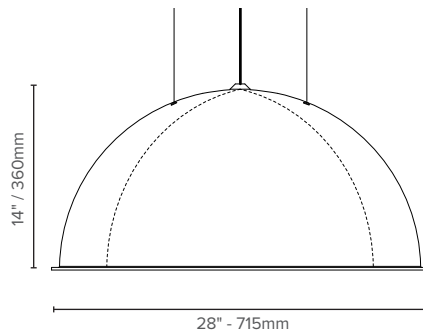

MEDIUM (M)

LARGE (L)

ORDER CODE

EXAMPLE FOR STANDARD LED PANEL: LX - HI - L - 2W - 40 - UNV - RD

(Luxbox Hemii, Large - dia 36" x 18" / dia 915 x 450 mm, Wool option 2W, 4000K, Universal 120-277V / 0-10V 1% dimming, Remote driver)

EXAMPLE FOR E26/27 LAMP HOLDER: LX - HI - M - SG - E26

(Luxbox Hemii, Medium - dia 28" x 14" / dia 715 x 360 mm, Wool option 2W, E26 lamp holder (120V AC))

LX - HI	SIZE		*SHADE COLOR	COLOR TEMP		DRIVER / DIMMING		DRIVER TYPE	
HI	M	Medium 28" x 14" / 715mm x 360mm	Use color codes as shown	30	3000K	UNV	0 - 10V - 1% dimming (120-277V) (North America only)	CD	Canopy concealed driver (UNV/North America only)
	L	Large 36" x 18" / 915mm x 450mm		35	3500K				
				*E26	E26 Lamp holder - 120V AC (North America only)				
			*E27	E27 Lamp holder - 220-240V AC (Global)					