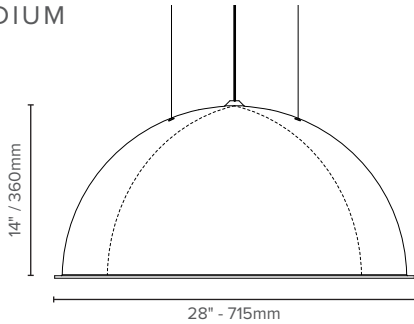

LUXXBOX USA INC × (P)+1 (415) 871 0448 × USA@LUXXBOX.COM
 LUXXBOX PTY LTD × (P)+61 7 3257 2822 × INFO@LUXXBOX.COM
 WWW.LUXXBOX.COM

BIRDCAGE

HEMII (LX-HI)

TYPE: LX-HI-

PRODUCT DIMENSIONS

MEDIUM

LARGE

Power Cable centered with fixture

PCD = 12.5" / 317.5mm
3 points equally spaced at 120°

PCD = 12.5" / 317.5mm
3 points equally spaced at 120°

CANOPY INFORMATION

Please note power cord and canopy will always be supplied in black unless specified otherwise.