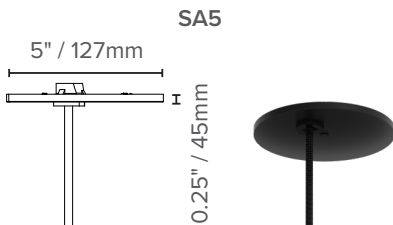

LUXXBOX USA INC × (P)+1 (415) 871 0448 × USA@LUXXBOX.COM
 LUXXBOX PTY LTD × (P)+61 7 3257 2822 × INFO@LUXXBOX.COM
 WWW.LUXXBOX.COM

BIRDCAGE

HEMII (LX-HI)

TYPE: LX-HI-

PRODUCT DIMENSIONS

MEDIUM

LARGE

Power Cable centered with fixture

PCD = 12.5" / 317.5mm
3 points equally spaced at 120°

PCD = 12.5" / 317.5mm
3 points equally spaced at 120°

CANOPY INFORMATION

Please note power cord and canopy will always be supplied in black unless specified otherwise.

PRODUCT	SIZE	OUTPUT	UNIVERSAL (UNV)			GLOBAL (G)	
			RD	CD	E26	RD	E27
LX-HI	ALL SIZES	D	SA5	CD5	SA5	SB1	SB1

Luxbox reserves the right to change the specification, material and colors at any time without notice. Standard warranty terms and conditions apply. All rights reserved © All dimensions and values on specification sheet are nominal. Colors are subject to lead times and variations across batches. Birdcage Hemii product code LX-BC-HI. October 2024. LX-Hemii-Spec-Sheet v5.4