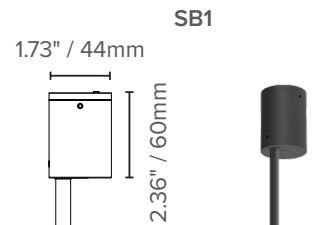

LUXXBOX USA INC × (P)+1 (415) 871 0448 × USA@LUXXBOX.COM
 LUXXBOX PTY LTD × (P)+61 7 3257 2822 × INFO@LUXXBOX.COM
 WWW.LUXXBOX.COM

BIRDCAGE

HEMII (LX-HI)

TYPE: LX-HI-

PRODUCT DIMENSIONS

MEDIUM

LARGE

Power Cable centered with fixture

PCD = 12.5" / 317.5mm
3 points equally spaced at 120°

PCD = 12.5" / 317.5mm
3 points equally spaced at 120°

CANOPY INFORMATION

Please note power cord and canopy will always be supplied in black unless specified otherwise.

PRODUCT	SIZE	OUTPUT	UNIVERSAL (UNV)			GLOBAL (G)	
			RD	CD	E26	RD	E27
LX-HI	ALL SIZES	D	SA5	CD5	SA5	SB1	SB1

Luxbox reserves the right to change the specification, material and colors at any time without notice. Standard warranty terms and conditions apply. All rights reserved © All dimensions and values on specification sheet are nominal. Colors are subject to lead times and variations across batches. Birdcage Hemii product code LX-BC-HI. October 2024. LX-Hemii-Spec-Sheet v5.4