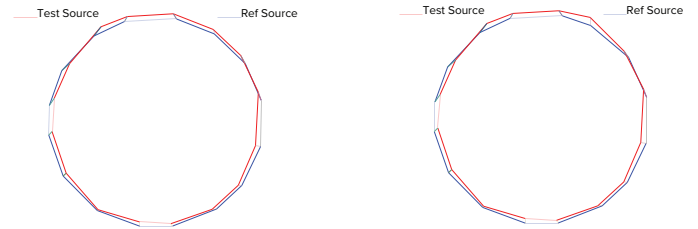

COLOR VECTOR GRAPHIC

MEDIUM

LARGE