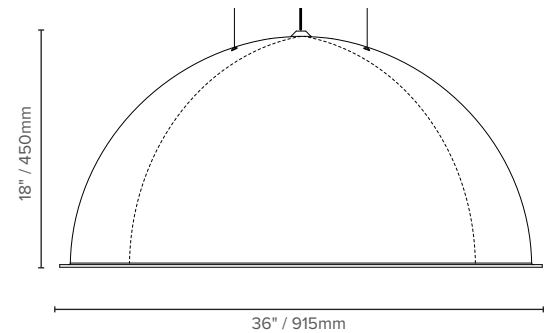

OPTIONAL EXTRAS

- Additional options available upon request
- POE
 - Bluetooth controller (US & EU only)
 - Tunable White output
 - White canopy and power cord

SIZE AND OUTPUT

	MEDIUM	LARGE
Lumen Output	2683 lm	5133 lm
Wattage	26.9 W	48.3 W
Efficacy	99.8 lm/W	106.3 lm/W
CRI	90+	
CCT	3000, 3500, 4000 K	
UGR	<19	

MEDIUM (M)

LARGE (L)

ORDER CODE

EXAMPLE FOR STANDARD LED PANEL: LX - HI - L - 2W - 40 - UNV - RD

(Luxbox Hemii, Large - dia 36" x 18" / dia 915 x 450 mm, Wool option 2W, 4000K, Universal 120-277V / 0-10V 1% dimming, Remote driver)

EXAMPLE FOR E26/27 LAMP HOLDER: LX - HI - M - SG - E26

(Luxbox Hemii, Medium - dia 28" x 14" / dia 715 x 360 mm, Wool option 2W, E26 lamp holder (120V AC))

LX - HI	SIZE		*SHADE COLOR	COLOR TEMP		DRIVER / DIMMING		DRIVER TYPE	
HI	M	Medium 28" x 14" / 715mm x 360mm	Use color codes as shown	30	3000K	UNV	0 - 10V - 1% dimming (120-277V) (North America only)	CD	Canopy concealed driver (UNV/North America only)
	L	Large 36" x 18" / 915mm x 450mm		35	3500K				
				*E26	E26 Lamp holder - 120V AC (North America only)				
			*E27	E27 Lamp holder - 220-240V AC (Global)					