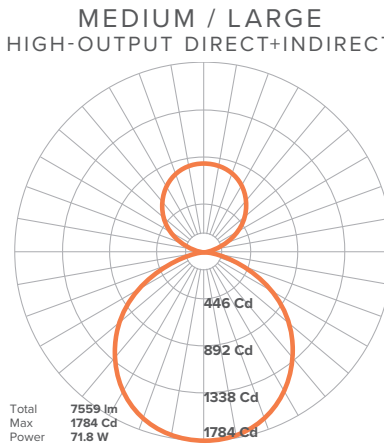

Declare.

SIZE, OUTPUT AND WEIGHT

Output	SMALL			MEDIUM			LARGE		
	Delivered Lumens	Wattage	Efficacy	Delivered Lumens	Wattage	Efficacy	Delivered Lumens	Wattage	Efficacy
Direct or Indirect	1911 lm	23.8 W	80.3 lm/W	5133 lm	48.3 W	106.3 lm/W	5133 lm	48.3 W	106.3 lm/W
Direct + Indirect	-	-	-	5145 lm	48.3 W	106.5 lm/W	5145 lm	48.3 W	106.5 lm/W
High-output Direct + Indirect	-	-	-	7559 lm	71.8 W	105.3 lm/W	7559 lm	71.8 W	105.3 lm/W
Weight	17.6 lbs / 8 Kg			30.8 lbs / 14 Kg			66.1 lbs / 30 Kg		

LUXXBOX USA INC × (P)+1 (415) 871 0448 × USA@LUXXBOX.COM
LUXXBOX PTY LTD × (P)+61 7 3257 2822 × INFO@LUXXBOX.COM
WWW.LUXXBOX.COM

VAPOR ECHO CYLINDER (LX-VEC)

TYPE: LX-VEC-

PHOTOMETRICS

Outpuer Option	SMALL	MEDIUM / LARGE		
	Direct OR Indirect	Direct OR Indirect	Direct + Indirect	High-output Direct + Indirect
Total Lumens Delivered	1911 lm	5133 lm	5145 lm	7559 lm
Wattage	23.8 W	48.3 W	48.3 W	71.8 W
Efficacy	80.3 lm/W	106.3 lm/W	106.5 lm/W	105.3 lm/W
CRI	90+			
CCT	3000-3500-4000 K			
UGR	<19			

LUMINOUS INTENSITY DISTRIBUTION

TM-30METRICS

Fidelity Index (Rf): Average similarity to the reference source for all colors
Gamut Index (Rg): Average change in chroma for all colors

	SMALL	MEDIUM/LARGE
Rf (Fidelity Index)	87	88
Rg (Gamut Index)	96	97