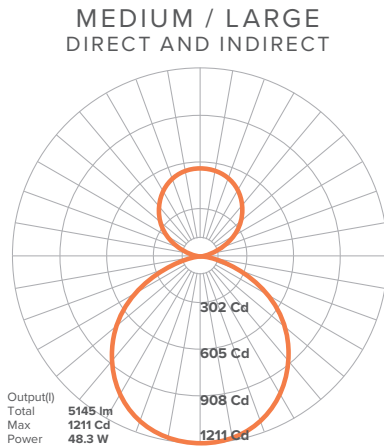

Declare.

SIZE, OUTPUT AND WEIGHT

Output	SMALL			MEDIUM			LARGE		
	Delivered Lumens	Wattage	Efficacy	Delivered Lumens	Wattage	Efficacy	Delivered Lumens	Wattage	Efficacy
Direct or Indirect	1911 lm	23.8 W	80.3 lm/W	5133 lm	48.3 W	106.3 lm/W	5133 lm	48.3 W	106.3 lm/W
Direct + Indirect	-	-	-	5145 lm	48.3 W	106.5 lm/W	5145 lm	48.3 W	106.5 lm/W
High-output Direct + Indirect	-	-	-	7559 lm	71.8 W	105.3 lm/W	7559 lm	71.8 W	105.3 lm/W
Weight	17.6 lbs / 8 Kg			30.8 lbs / 14 Kg			66.1 lbs / 30 Kg		

LUXXBOX USA INC × (P)+1 (415) 871 0448 × USA@LUXXBOX.COM
LUXXBOX PTY LTD × (P)+61 7 3257 2822 × INFO@LUXXBOX.COM
WWW.LUXXBOX.COM

VAPOR ECHO CYLINDER (LX-VEC)

TYPE: LX-VEC-

PHOTOMETRICS

Outpuer Option	SMALL	MEDIUM / LARGE		
	Direct OR Indirect	Direct OR Indirect	Direct + Indirect	High-output Direct + Indirect
Total Lumens Delivered	1911 lm	5133 lm	5145 lm	7559 lm
Wattage	23.8 W	48.3 W	48.3 W	71.8 W
Efficacy	80.3 lm/W	106.3 lm/W	106.5 lm/W	105.3 lm/W
CRI	90+			
CCT	3000-3500-4000 K			
UGR	<19			

LUMINOUS INTENSITY DISTRIBUTION

TM-30METRICS

Fidelity Index (Rf): Average similarity to the reference source for all colors
Gamut Index (Rg): Average change in chroma for all colors

	SMALL	MEDIUM/LARGE
Rf (Fidelity Index)	87	88
Rg (Gamut Index)	96	97