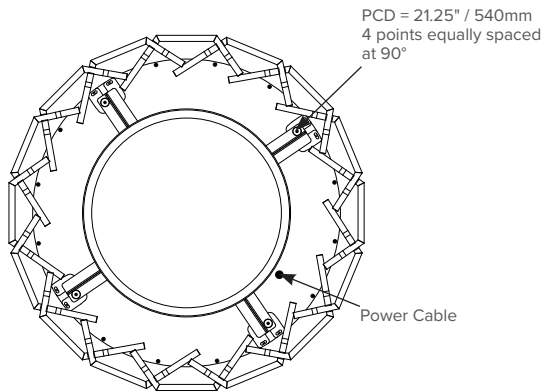

VAPOR ECHO CYLINDER (LX-VEC)

TYPE: LX-VEC-

PRODUCT DIMENSIONS

TOP VIEWS

SIDE VIEWS

SMALL

MEDIUM

LARGE

Luxbox reserves the right to change the specification, material and colors at any time without notice. Standard warranty terms and conditions apply. All rights reserved © All dimensions and values on specification sheet are nominal. October 2024 . LX-Vapor-Echo-Cylinder v5.3

LUXXBOX USA INC × (P)+1 (415) 871 0448 × USA@LUXXBOX.COM
LUXXBOX PTY LTD × (P)+61 7 3257 2822 × INFO@LUXXBOX.COM
WWW.LUXXBOX.COM