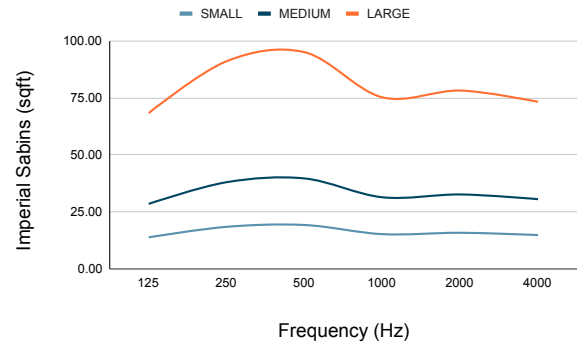

PRODUCT ACOUSTIC PROPERTIES

Testing and post analysis procedures were carried out in accordance with the references detailed below:

AS ISO 354-2006 (R2016)	Acoustics—Measurement of sound absorption in a reverberation room
AS ISO 11654—2002	Rating of sound absorption—Materials and systems
ASTM C423-17	Standard Test Method for Sound Absorption and Sound Absorption Coefficients by the Reverberation Room Method
ASTM E795-16	Standard Practices for Mounting Test Specimens During Sound Absorption Tests
ISO 20189	Screens, furniture and single objects intended for interior use – Rating of sound absorption and sound reduction of elements based on laboratory measurements.

IMPERIAL SABINS	Frequency (Hz)	Sound Absorption Coefficient	SMALL (S)	MEDIUM (M)	LARGE (L)
	125	0.69	13.84	28.51	68.31
	250	0.92	18.45	38.02	91.08
	500	0.96	19.25	39.67	95.04
	1000	0.76	15.24	31.41	75.24
	2000	0.79	15.84	32.64	78.21
	4000	0.74	14.84	30.58	73.26