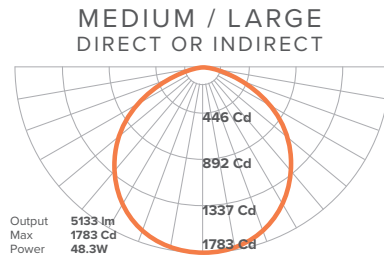

Declare.

SIZE, OUTPUT AND WEIGHT

Output	SMALL			MEDIUM			LARGE		
	Delivered Lumens	Wattage	Efficacy	Delivered Lumens	Wattage	Efficacy	Delivered Lumens	Wattage	Efficacy
Direct or Indirect	1911 lm	23.8 W	80.3 lm/W	5133 lm	48.3 W	106.3 lm/W	5133 lm	48.3 W	106.3 lm/W
Direct + Indirect	-	-	-	5145 lm	48.3 W	106.5 lm/W	5145 lm	48.3 W	106.5 lm/W
High-output Direct + Indirect	-	-	-	7559 lm	71.8 W	105.3 lm/W	7559 lm	71.8 W	105.3 lm/W
Weight	17.6 lbs / 8 Kg			30.8 lbs / 14 Kg			66.1 lbs / 30 Kg		

LUXXBOX USA INC × (P)+1 (415) 871 0448 × USA@LUXXBOX.COM
LUXXBOX PTY LTD × (P)+61 7 3257 2822 × INFO@LUXXBOX.COM
WWW.LUXXBOX.COM

VAPOR ECHO CYLINDER (LX-VEC)

TYPE: LX-VEC-

PHOTOMETRICS

Outpuer Option	SMALL	MEDIUM / LARGE		
	Direct OR Indirect	Direct OR Indirect	Direct + Indirect	High-output Direct + Indirect
Total Lumens Delivered	1911 lm	5133 lm	5145 lm	7559 lm
Wattage	23.8 W	48.3 W	48.3 W	71.8 W
Efficacy	80.3 lm/W	106.3 lm/W	106.5 lm/W	105.3 lm/W
CRI	90+			
CCT	3000-3500-4000 K			
UGR	<19			

LUMINOUS INTENSITY DISTRIBUTION

TM-30METRICS

Fidelity Index (Rf): Average similarity to the reference source for all colors
Gamut Index (Rg): Average change in chroma for all colors

	SMALL	MEDIUM/LARGE
Rf (Fidelity Index)	87	88
Rg (Gamut Index)	96	97