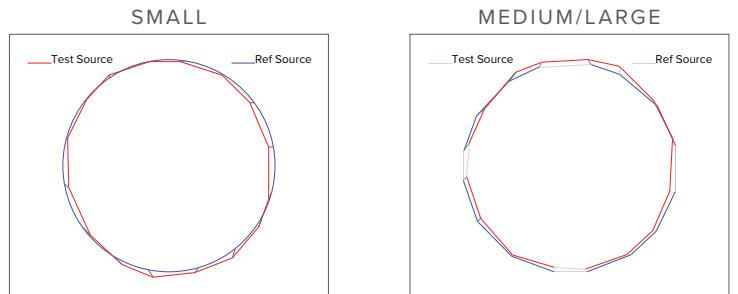

COLOR VECTOR GRAPHIC

Luxxbox reserves the right to change the specification, material and colors at any time without notice. Standard warranty terms and conditions apply. All rights reserved © All dimensions and values on specification sheet are nominal. October 2024 . LX-Vapor-Echo-Cylinder v5.3

LUXXBOX USA INC × (P)+1 (415) 871 0448 × USA@LUXXBOX.COM
LUXXBOX PTY LTD × (P)+61 7 3257 2822 × INFO@LUXXBOX.COM
WWW.LUXXBOX.COM