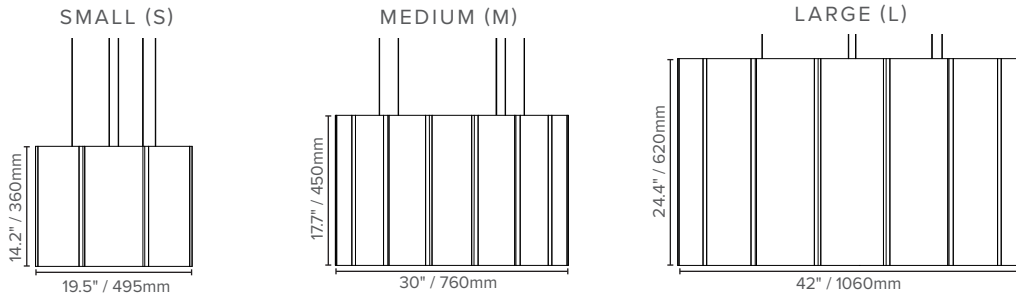

Declare.

SIZE, OUTPUT AND WEIGHT

Output	SMALL			MEDIUM			LARGE		
	Delivered Lumens	Wattage	Efficacy	Delivered Lumens	Wattage	Efficacy	Delivered Lumens	Wattage	Efficacy
Direct or Indirect	1911 lm	23.8 W	80.3 lm/W	5133 lm	48.3 W	106.3 lm/W	5133 lm	48.3 W	106.3 lm/W
Direct + Indirect	-	-	-	5145 lm	48.3 W	106.5 lm/W	5145 lm	48.3 W	106.5 lm/W
High-output Direct + Indirect	-	-	-	7559 lm	71.8 W	105.3 lm/W	7559 lm	71.8 W	105.3 lm/W
Weight	17.6 lbs / 8 Kg			30.8 lbs / 14 Kg			66.1 lbs / 30 Kg		