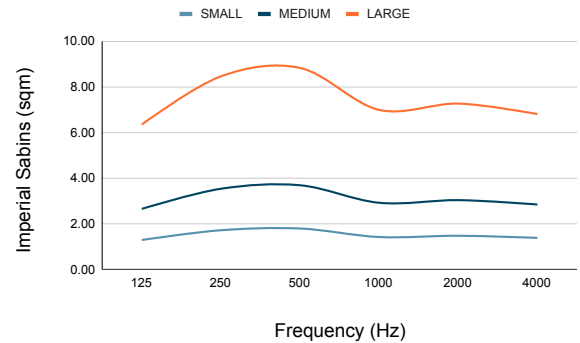

METRIC SABINS	Frequency (Hz)	Sound Absorption Coefficient	SMALL (S)	MEDIUM (M)	LARGE (L)
	125	0.69	1.29	2.65	6.35
	250	0.92	1.71	3.53	8.46
	500	0.96	1.79	3.69	8.83
	1000	0.76	1.42	2.92	6.99
	2000	0.79	1.47	3.03	7.27
	4000	0.74	1.38	2.84	6.81

The Sabin data shown above is in accordance with the latest International Standards for the rating of sound absorption and reduction. This is different from the classic methodology, which includes the calculation of the Noise Reduction Coefficient (NRC), the Sound Absorption Average (SAA), the Weighted Sound Absorption Coefficient (**aw**) and the Sound Absorption Class (SAC). However, to make it easier to compare against other products, we are including that information on the table on the right, which was calculated using the Horizontal Floor Area method. Fully detailed test reports are available upon request.

NRC	0.9
SAA	0.9
aw	0.8 (MH)

Luxbox reserves the right to change the specification, material and colors at any time without notice. Standard warranty terms and conditions apply. All rights reserved © All dimensions and values on specification sheet are nominal. October 2024 . LX-Vapor-Echo-Cylinder v5.3

LUXXBOX USA INC × (P)+1 (415) 871 0448 × USA@LUXXBOX.COM
LUXXBOX PTY LTD × (P)+61 7 3257 2822 × INFO@LUXXBOX.COM
WWW.LUXXBOX.COM