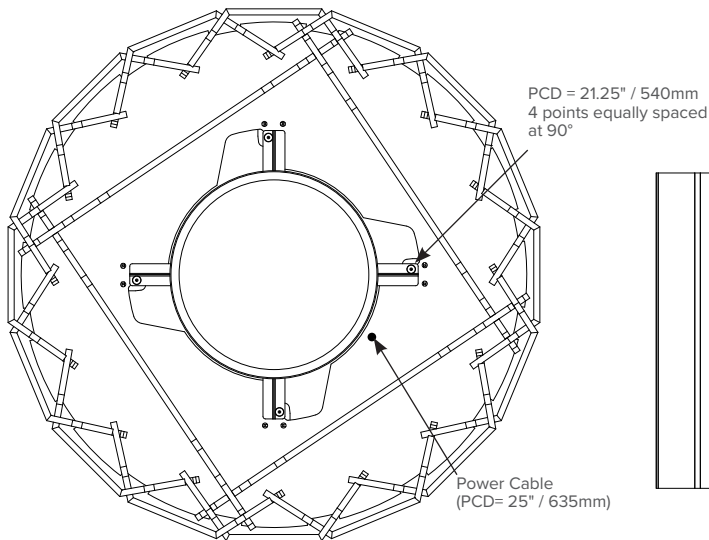

LARGE

Luxbox reserves the right to change the specification, material and colors at any time without notice. Standard warranty terms and conditions apply. All rights reserved © All dimensions and values on specification sheet are nominal. October 2024 . LX-Vapor-Echo-Cylinder v5.3

LUXXBOX USA INC × (P)+1 (415) 871 0448 × USA@LUXXBOX.COM
LUXXBOX PTY LTD × (P)+61 7 3257 2822 × INFO@LUXXBOX.COM
WWW.LUXXBOX.COM