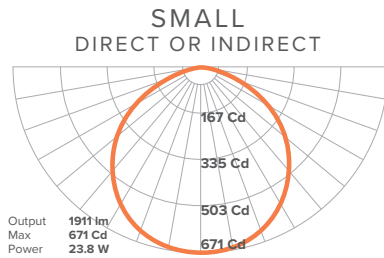

Declare.

SIZE, OUTPUT AND WEIGHT

Output	SMALL			MEDIUM			LARGE		
	Delivered Lumens	Wattage	Efficacy	Delivered Lumens	Wattage	Efficacy	Delivered Lumens	Wattage	Efficacy
Direct or Indirect	1911 lm	23.8 W	80.3 lm/W	5133 lm	48.3 W	106.3 lm/W	5133 lm	48.3 W	106.3 lm/W
Direct + Indirect	-	-	-	5145 lm	48.3 W	106.5 lm/W	5145 lm	48.3 W	106.5 lm/W
High-output Direct + Indirect	-	-	-	7559 lm	71.8 W	105.3 lm/W	7559 lm	71.8 W	105.3 lm/W
Weight	17.6 lbs / 8 Kg			30.8 lbs / 14 Kg			66.1 lbs / 30 Kg		

LUXXBOX USA INC × (P)+1 (415) 871 0448 × USA@LUXXBOX.COM
LUXXBOX PTY LTD × (P)+61 7 3257 2822 × INFO@LUXXBOX.COM
WWW.LUXXBOX.COM

VAPOR ECHO CYLINDER (LX-VEC)

TYPE: LX-VEC-

PHOTOMETRICS

Outpuer Option	SMALL	MEDIUM / LARGE		
	Direct OR Indirect	Direct OR Indirect	Direct + Indirect	High-output Direct + Indirect
Total Lumens Delivered	1911 lm	5133 lm	5145 lm	7559 lm
Wattage	23.8 W	48.3 W	48.3 W	71.8 W
Efficacy	80.3 lm/W	106.3 lm/W	106.5 lm/W	105.3 lm/W
CRI	90+			
CCT	3000-3500-4000 K			
UGR	<19			

LUMINOUS INTENSITY DISTRIBUTION

TM-30METRICS

Fidelity Index (Rf): Average similarity to the reference source for all colors
Gamut Index (Rg): Average change in chroma for all colors

	SMALL	MEDIUM/LARGE
Rf (Fidelity Index)	87	88
Rg (Gamut Index)	96	97