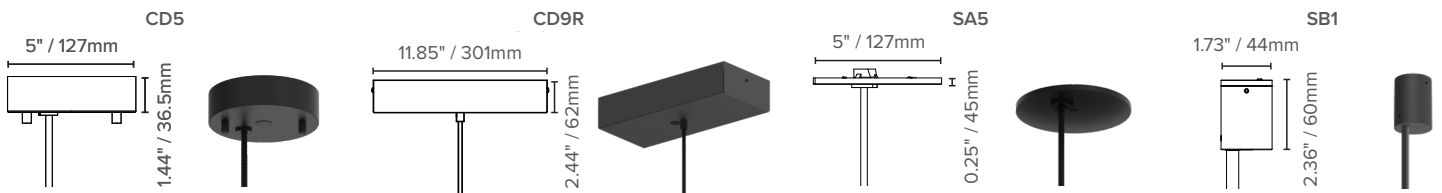

CANOPY INFORMATION

Please note power cord and canopy will always be supplied in black unless specified otherwise.

PRODUCT	SIZE	OUTPUT	UNIVERSAL (UNV)			GLOBAL (G)	
			CD	RD	E26	RD	E27
LX-VEC	SMALL	D	CD5	SA5	SA5	SB1	SB1
	MEDIUM / LARGE	D / DI					
		HO	CD9R				