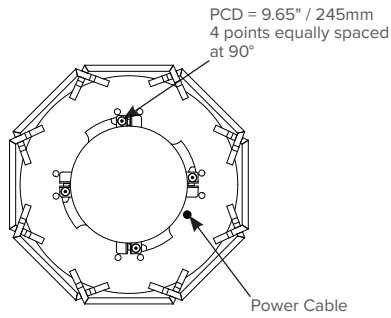

PRODUCT DIMENSIONS

TOP VIEWS

SIDE VIEWS

SMALL