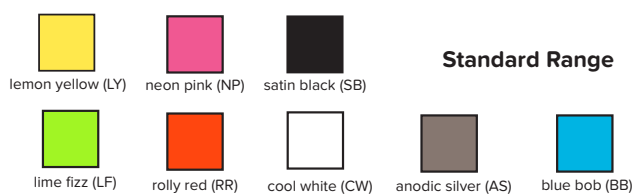

HOW TO SPECIFY

LX- (Shape) - (Colour)

Shape	Colour
BS = Stool	
BB1 = Bench 1000	
BB2 = Bench 1500	
BCT = Cafe Table	Specify colour as below
BT1 = Large	
BT2 = XLarge	
BBS = Bar Stool	

Example: LX-BB2-NP = Luxxbox Brainwash Bench 1500, neon pink

BRAINWASH

Brainwash Cafe Table

Brainwash Table (Large)

Brainwash Table (XLarge)

Brainwash Bar Stool

Luxxbox reserves the right to change the specification, material and colours at any time without notice. Standard warranty terms and conditions apply. All rights reserved. © March 2017. Ver 3.2.