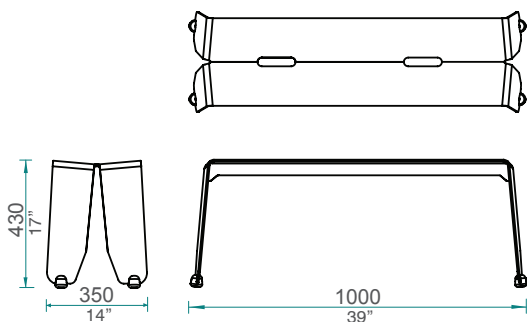

Brainwash Bench 1000

This interior/exterior cafe series of stools, tables and benches by Luxxbox is the very epitome of espresso culture. Inherent sturdiness and durability that comes from being manufactured with one single piece of formed then zinc primed and powder-coated steel. Finished off with custom designed polyethylene feet to increase stability.

KEY FEATURES

- GECA certified
- 3mm zinc primed steel, ultra strong and sturdy
- Interior/exterior tough polyester powder coat
- UV/impact resistant polyethylene feet
- Security feet option, lock down for public spaces
- Galvanised or stainless steel stool available
- Custom colours and custom branding available
- Long life, refinishable, recyclable
- 99% recyclable
- Handle cut out for easy carrying
- Designed to allow water to run off

HOW TO SPECIFY

LX- (Shape) - (Colour)

Shape	Colour
BS = Stool	
BB1 = Bench 1000	
BB2 = Bench 1500	
BCT = Cafe Table	Specify colour as below
BT1 = Large	
BT2 = XLarge	
BBS = Bar Stool	

Example: LX-BB2-NP = Luxxbox Brainwash Bench 1500, neon pink

Luxxbox reserves the right to change the specification, material and colours at any time without notice. Standard warranty terms and conditions apply. All rights reserved. © March 2017. Ver 3.2.

LUXXBOX PTY LTD × ACN 123 193 788 × 43 KENYON ST EAGLE FARM QLD 4009 AUSTRALIA
P +61 7 3257 2822 × F +61 7 3257 2844 × INFO@LUXXBOX.COM × LUXXBOX.COM
P +1 510 386 9300 × USA@LUXXBOX.COM