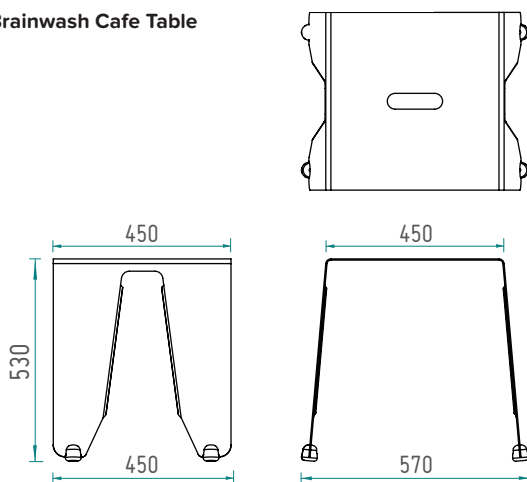

HOW TO SPECIFY

LX- (Shape) - (Colour)

Shape	Colour
BS = Stool	
BB1 = Bench 1000	
BB2 = Bench 1500	
BCT = Cafe Table	Specify colour as below
BT1 = Large	
BT2 = XLarge	
BBS = Bar Stool	

Example: LX-BB2-NP = Luxxbox Brainwash Bench 1500, neon pink

BRAINWASH

Brainwash Cafe Table

Brainwash Table (Large)

Brainwash Table (XLarge)

Brainwash Bar Stool

Luxxbox reserves the right to change the specification, material and colours at any time without notice. Standard warranty terms and conditions apply. All rights reserved. © March 2017. Ver 3.2.