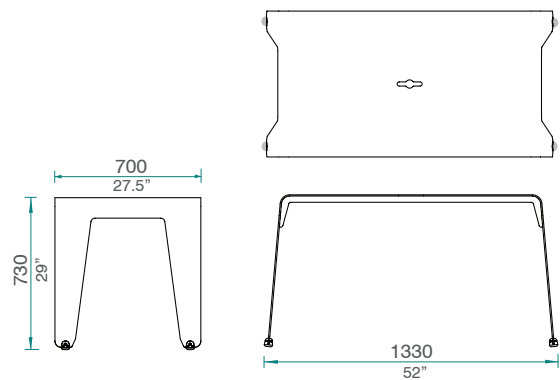

HOW TO SPECIFY

LX- (Shape) - (Colour)

Shape	Colour
BS = Stool	
BB1 = Bench 1000	
BB2 = Bench 1500	
BCT = Cafe Table	Specify colour as below
BT1 = Large	
BT2 = XLarge	
BBS = Bar Stool	

Example: LX-BB2-NP = Luxxbox Brainwash Bench 1500, neon pink

BRAINWASH

Brainwash Cafe Table

Brainwash Table (Large)

Brainwash Table (XLarge)

Brainwash Bar Stool

Luxxbox reserves the right to change the specification, material and colours at any time without notice. Standard warranty terms and conditions apply. All rights reserved. © March 2017. Ver 3.2.