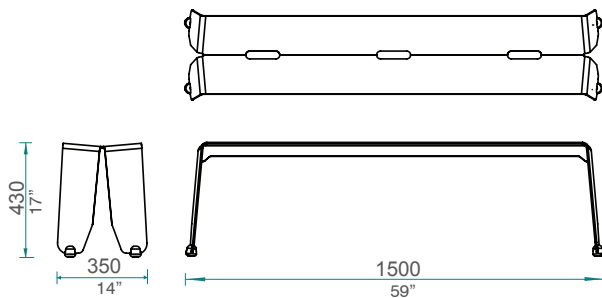

BRAINWASH

Brainwash Stool

Brainwash Bench 1500

Brainwash Bench 1000

This interior/exterior cafe series of stools, tables and benches by Luxxbox is the very epitome of espresso culture. Inherent sturdiness and durability that comes from being manufactured with one single piece of formed then zinc primed and powder-coated steel. Finished off with custom designed polyethylene feet to increase stability.

KEY FEATURES

- GECA certified
- 3mm zinc primed steel, ultra strong and sturdy
- Interior/exterior tough polyester powder coat
- UV/impact resistant polyethylene feet
- Security feet option, lock down for public spaces
- Galvanised or stainless steel stool available
- Custom colours and custom branding available
- Long life, refinishable, recyclable
- 99% recyclable
- Handle cut out for easy carrying
- Designed to allow water to run off

HOW TO SPECIFY

LX- (Shape) - (Colour)

Shape	Colour
BS = Stool	
BB1 = Bench 1000	
BB2 = Bench 1500	
BCT = Cafe Table	Specify colour as below
BT1 = Large	
BT2 = XLarge	
BBS = Bar Stool	

Example: LX-BB2-NP = Luxxbox Brainwash Bench 1500, neon pink