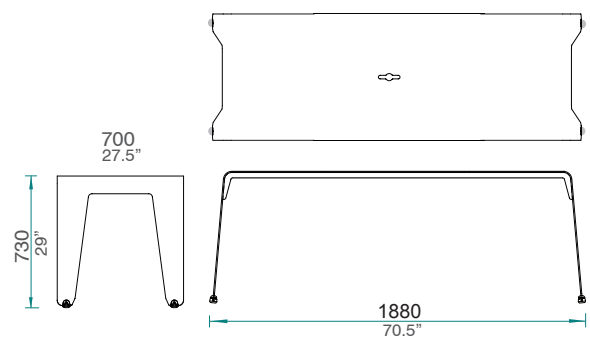

HOW TO SPECIFY

LX- (Shape) - (Colour)

Shape	Colour
BS = Stool	
BB1 = Bench 1000	
BB2 = Bench 1500	
BCT = Cafe Table	Specify colour as below
BT1 = Large	
BT2 = XLarge	
BBS = Bar Stool	

Example: LX-BB2-NP = Luxxbox Brainwash Bench 1500, neon pink

BRAINWASH

Brainwash Cafe Table

Brainwash Table (Large)

Brainwash Table (XLarge)

Brainwash Bar Stool

Luxxbox reserves the right to change the specification, material and colours at any time without notice. Standard warranty terms and conditions apply. All rights reserved. © March 2017. Ver 3.2.