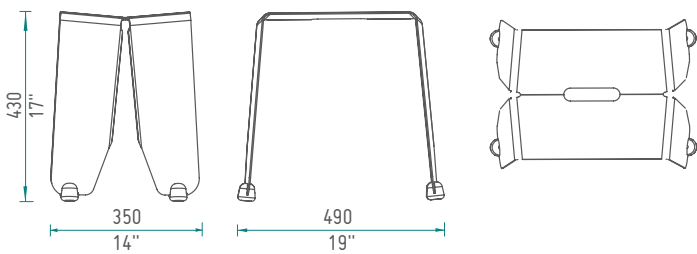

BRAINWASH

Brainwash Stool

Brainwash Bench 1500

Brainwash Bench 1000

This interior/exterior cafe series of stools, tables and benches by Luxxbox is the very epitome of espresso culture. Inherent sturdiness and durability that comes from being manufactured with one single piece of formed then zinc primed and powder-coated steel. Finished off with custom designed polyethylene feet to increase stability.

KEY FEATURES

- GECA certified
- 3mm zinc primed steel, ultra strong and sturdy
- Interior/exterior tough polyester powder coat
- UV/impact resistant polyethylene feet
- Security feet option, lock down for public spaces
- Galvanised or stainless steel stool available
- Custom colours and custom branding available
- Long life, refinishable, recyclable
- 99% recyclable
- Handle cut out for easy carrying
- Designed to allow water to run off

HOW TO SPECIFY

LX- (Shape) - (Colour)

Shape	Colour
BS = Stool	
BB1 = Bench 1000	
BB2 = Bench 1500	
BCT = Cafe Table	Specify colour as below
BT1 = Large	
BT2 = XLarge	
BBS = Bar Stool	

Example: LX-BB2-NP = Luxxbox Brainwash Bench 1500, neon pink