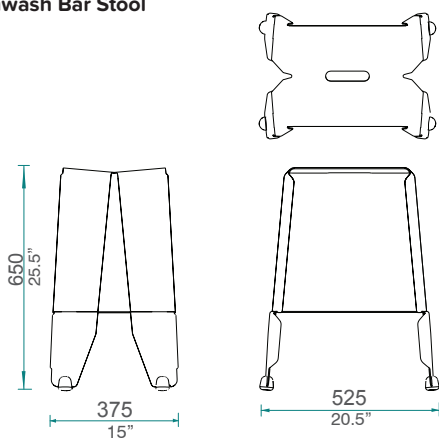

HOW TO SPECIFY

LX- (Shape) - (Colour)

Shape	Colour
BS = Stool	
BB1 = Bench 1000	
BB2 = Bench 1500	
BCT = Cafe Table	Specify colour as below
BT1 = Large	
BT2 = XLarge	
BBS = Bar Stool	

Example: LX-BB2-NP = Luxxbox Brainwash Bench 1500, neon pink

BRAINWASH

Brainwash Cafe Table

Brainwash Table (Large)

Brainwash Table (XLarge)

Brainwash Bar Stool

Luxxbox reserves the right to change the specification, material and colours at any time without notice. Standard warranty terms and conditions apply. All rights reserved. © March 2017. Ver 3.2.