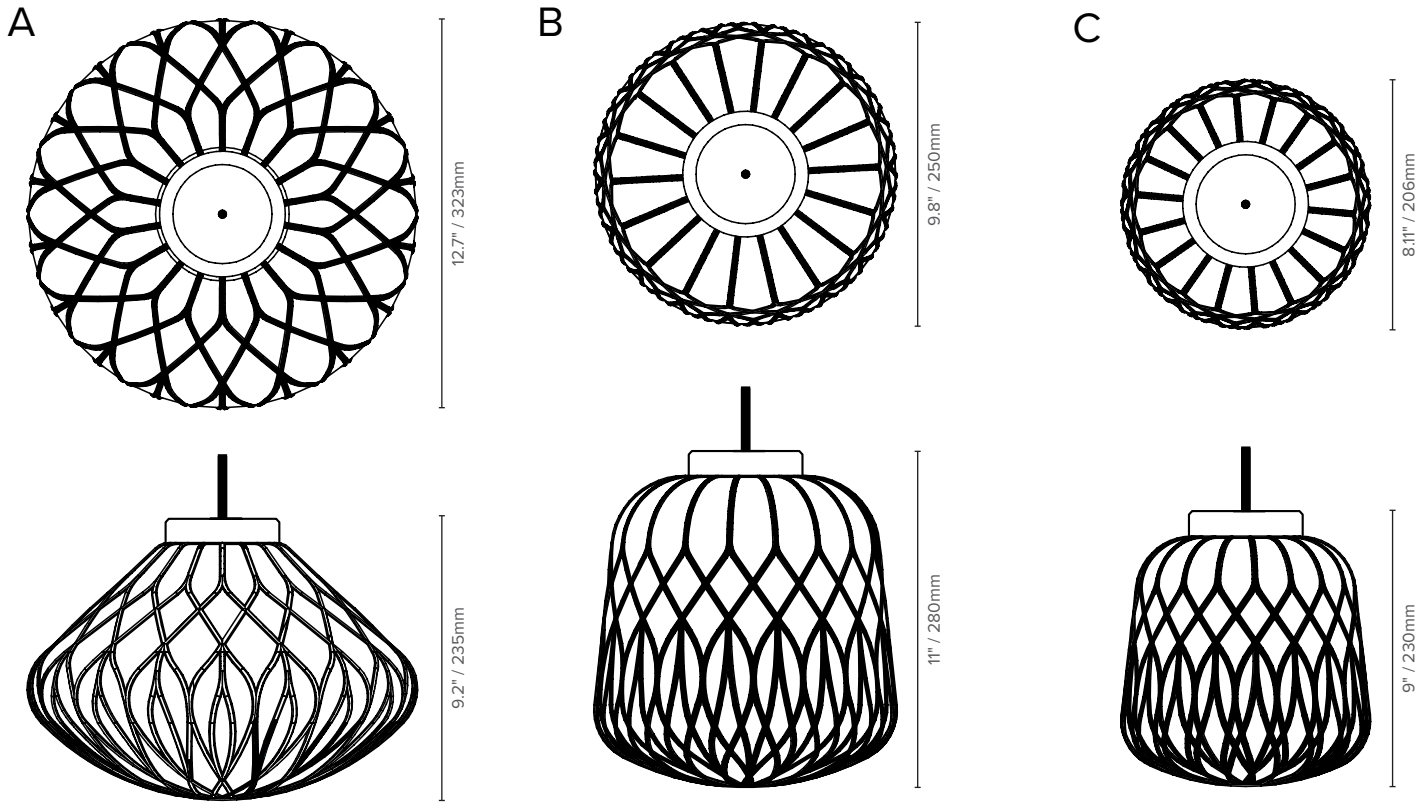

**luxx
box**

FLOTTE LANTERN (LX-FL)

TYPE:

The Flotte Lantern is an elegant pendant light that emits a soft, delicate white glow. Whether suspended in trees, along trellises, or lighting internal walkways, the sensual curve takes its cue from celebratory floating paper lanterns. Flotte comes in three forms featuring a delicate cross worked pattern imitating the soft drape of fabric.

KEY BENEFITS

- Durable HDPE shade, odeal for indoor and outdoor use
- Durable powder coated Aluminium cap
- 2700K color temperature
- Supplied with 3m of black electrical cable and 3m of stainless steel suspension cable
- 3W power consumption
- 110-240V
- Canopy concealed and remote driver options available

SIZE AND WEIGHT

ORDER CODE

EXAMPLE: LX - FL - B
Luxxbox Flotte Pendant B

LX - FL					
PRODUCT CODE	UNIT TYPE		DRIVER TYPE		
FL	A	dia 12.7" / 323mm x 9.2" / 235mm H	RD	Remote Driver (one driver per fixture)	
	B	dia 9.8" / 250mm x 11" / 280mm H	CD	Canopy concealed driver (one driver per fixture)	
	C	dia 8.1" / 206mm x 9" / 230mm H			