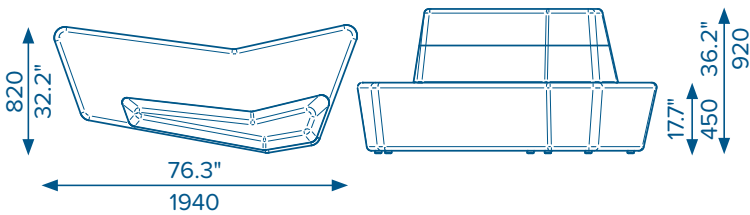

RUNE HIGH BACK

A3

4.0m (157.4") Fabric Seat
2.5m (98.4") Fabric Back

You'll sit high and mighty in the Rune High Back which offers maximum privacy and personal space or - when the need strikes - can create enviable intimate seating arrangements.

Seemingly chaotic and undecipherable at first, the angular shapes evoke a language of their own. A series of precise angles and specifically configured edges allow the units to be spatially arranged in clusters which are scaleable and adaptable to suit any seating need.

KEY FEATURES

- _ Allows for flexible arrangement
- _ Upper back and lumbar support
- _ Two configurations
- _ Available in your choice of fabric

Configuration Example

A4

4.0m (157.4") Fabric Seat
2.5m (98.4") Fabric Back