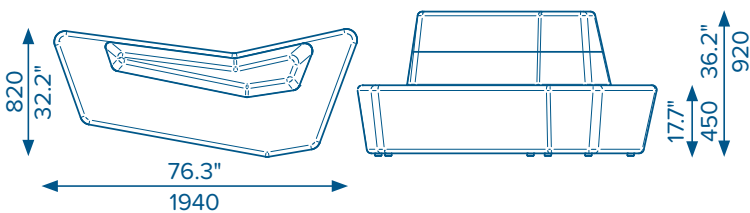

RUNE HIGH BACK

A3

4.0m (157.4") Fabric Seat
2.5m (98.4") Fabric Back

You'll sit high and mighty in the Rune High Back which offers maximum privacy and personal space or - when the need strikes - can create enviable intimate seating arrangements.

Seemingly chaotic and undecipherable at first, the angular shapes evoke a language of their own. A series of precise angles and specifically configured edges allow the units to be spatially arranged in clusters which are scaleable and adaptable to suit any seating need.

KEY FEATURES

- _ Allows for flexible arrangement
- _ Upper back and lumbar support
- _ Two configurations
- _ Available in your choice of fabric

Configuration Example

A4

4.0m (157.4") Fabric Seat
2.5m (98.4") Fabric Back