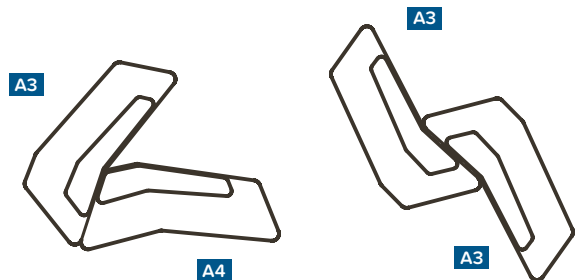

Patterned fabric will require additional metreage and may incur an additional fee. Non-stretch fabrics may require a zip and may incur an additional fee.

Luxxbox reserves the right to change the specification, material and colours at any time without notice. Standard warranty terms and conditions apply. Luxxbox Pty Ltd ACN 123 193 788. All rights reserved. © Mar 2017. Ver 1.0.

LUXXBOX PTY LTD × ACN 123 193 788 × 43 KENYON ST EAGLE FARM QLD 4009 AUSTRALIA
P +61 7 3257 2822 × F +61 7 3257 2844 × INFO@LUXXBOX.COM × LUXXBOX.COM

**luxx
box**