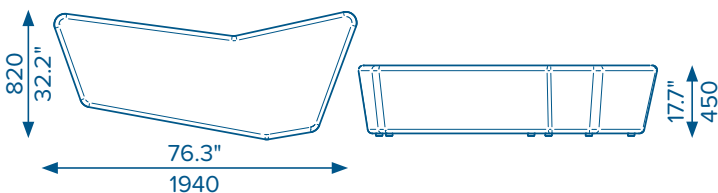

KEY FEATURES

- _ Allows for flexible arrangement
- _ Upper back and lumbar support
- _ Two configurations
- _ Available in your choice of fabric

Configuration Example

A4

4.0m (157.4") Fabric Seat
2.5m (98.4") Fabric Back

A Ottoman

4.0m (157.4") Fabric Seat

Patterned fabric will require additional metreage and may incur an additional fee. Non-stretch fabrics may require a zip and may incur an additional fee.

Luxxbox reserves the right to change the specification, material and colours at any time without notice. Standard warranty terms and conditions apply. Luxxbox Pty Ltd ACN 123 193 788. All rights reserved. © Mar 2017. Ver 1.0.